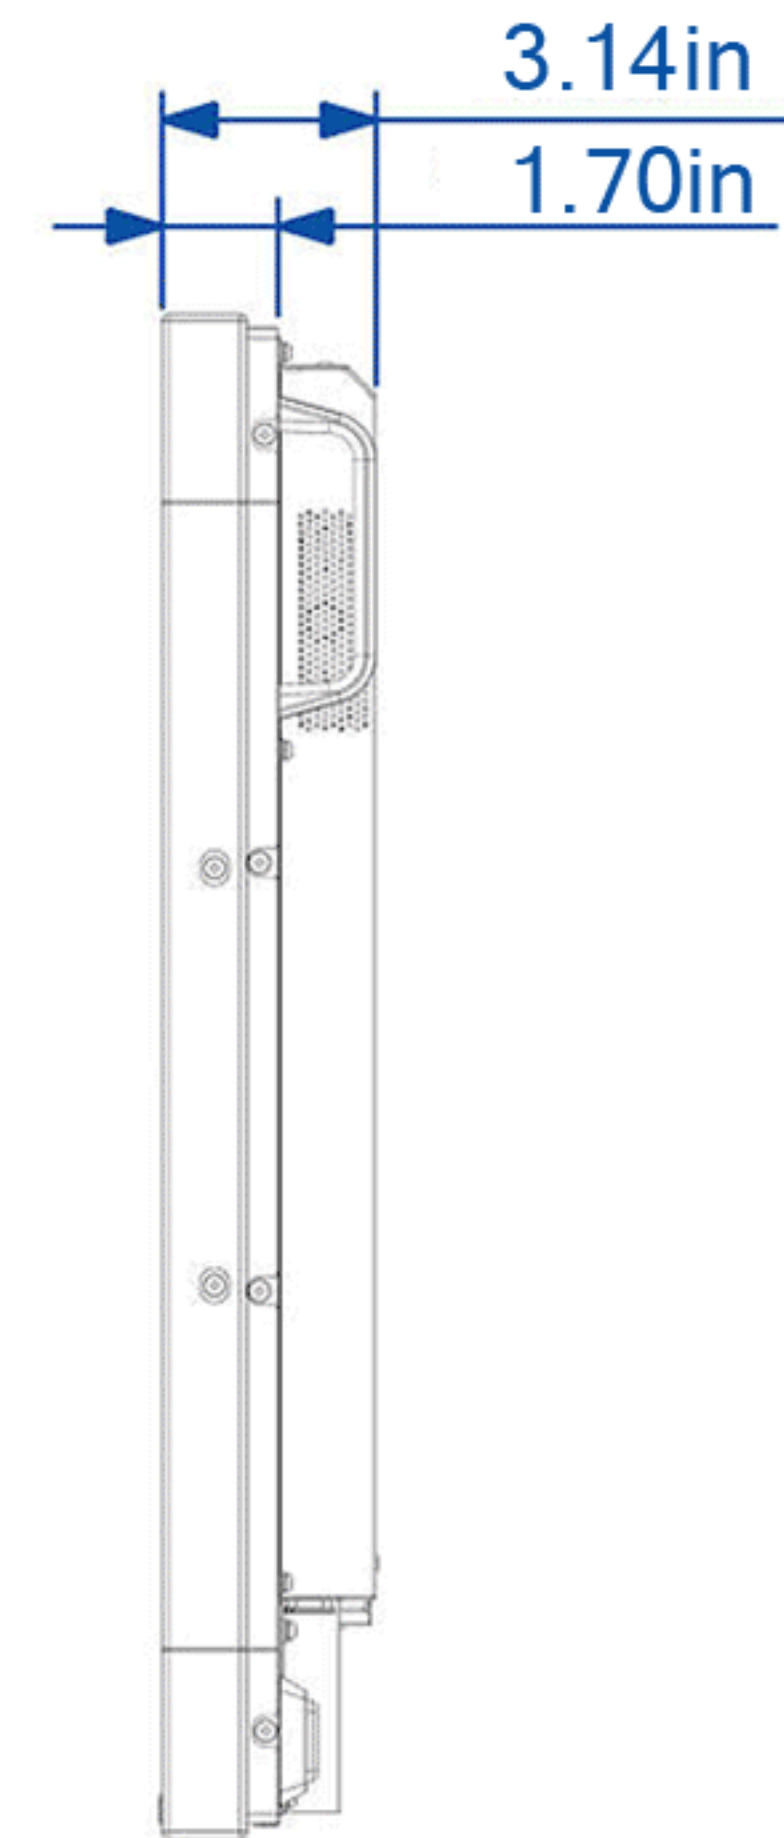

**42" Interactive
Digital Display**

**55" Interactive
Digital Display**

SeePoint™
Interactive Kiosk Systems
SeePoint.com 888-587-1777

TITLE			
Interactive Digital Display			
SIZE	PART NO.	DWG NO.	REV
C			N/C
DO NOT SCALE/PRINT REDUCED			SCALE
			1=4

**65" Interactive
Digital Display**

SeePoint.com 888-587-1777

TITLE			
Interactive Digital Display			
SIZE	PART NO.	DWG NO.	REV
C			N/C
DO NOT SCALE/PRINT REDUCED			SCALE 1=4