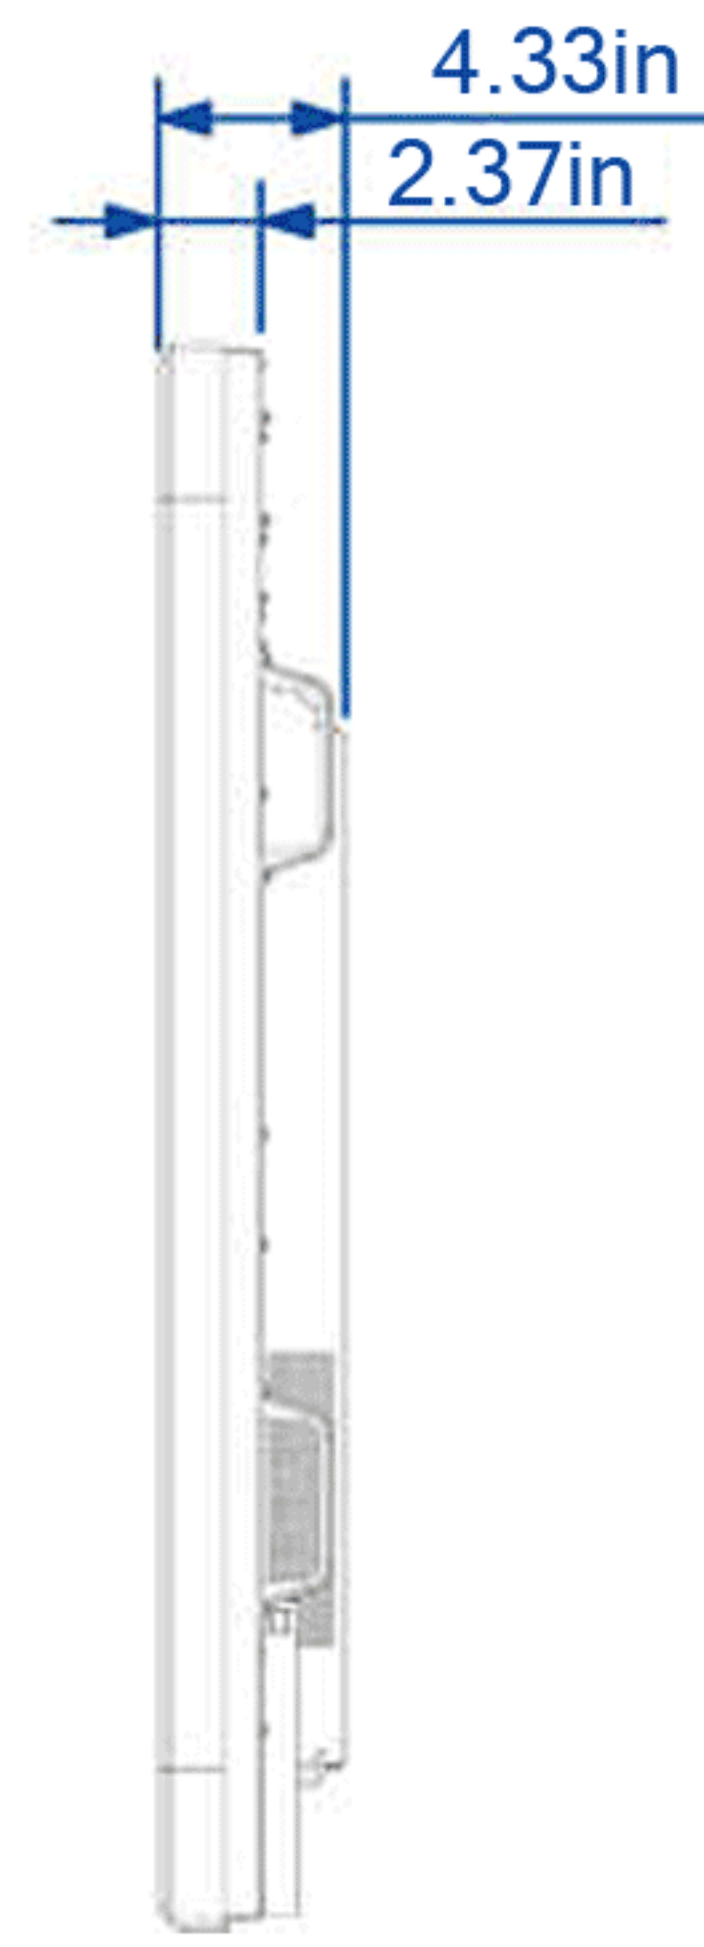

**42" Interactive
Digital Display**

**55" Interactive
Digital Display**

SeePoint™
Interactive Kiosk Systems
SeePoint.com 888-587-1777

TITLE			
Interactive Digital Display			
SIZE	PART NO.	DWG NO.	REV
C			N/C
DO NOT SCALE/PRINT REDUCED			SCALE
			1=4

**65" Interactive
Digital Display**

SeePoint.com 888-587-1777

TITLE			
Interactive Digital Display			
SIZE	PART NO.	DWG NO.	REV
C			N/C
DO NOT SCALE/PRINT REDUCED			SCALE 1=4