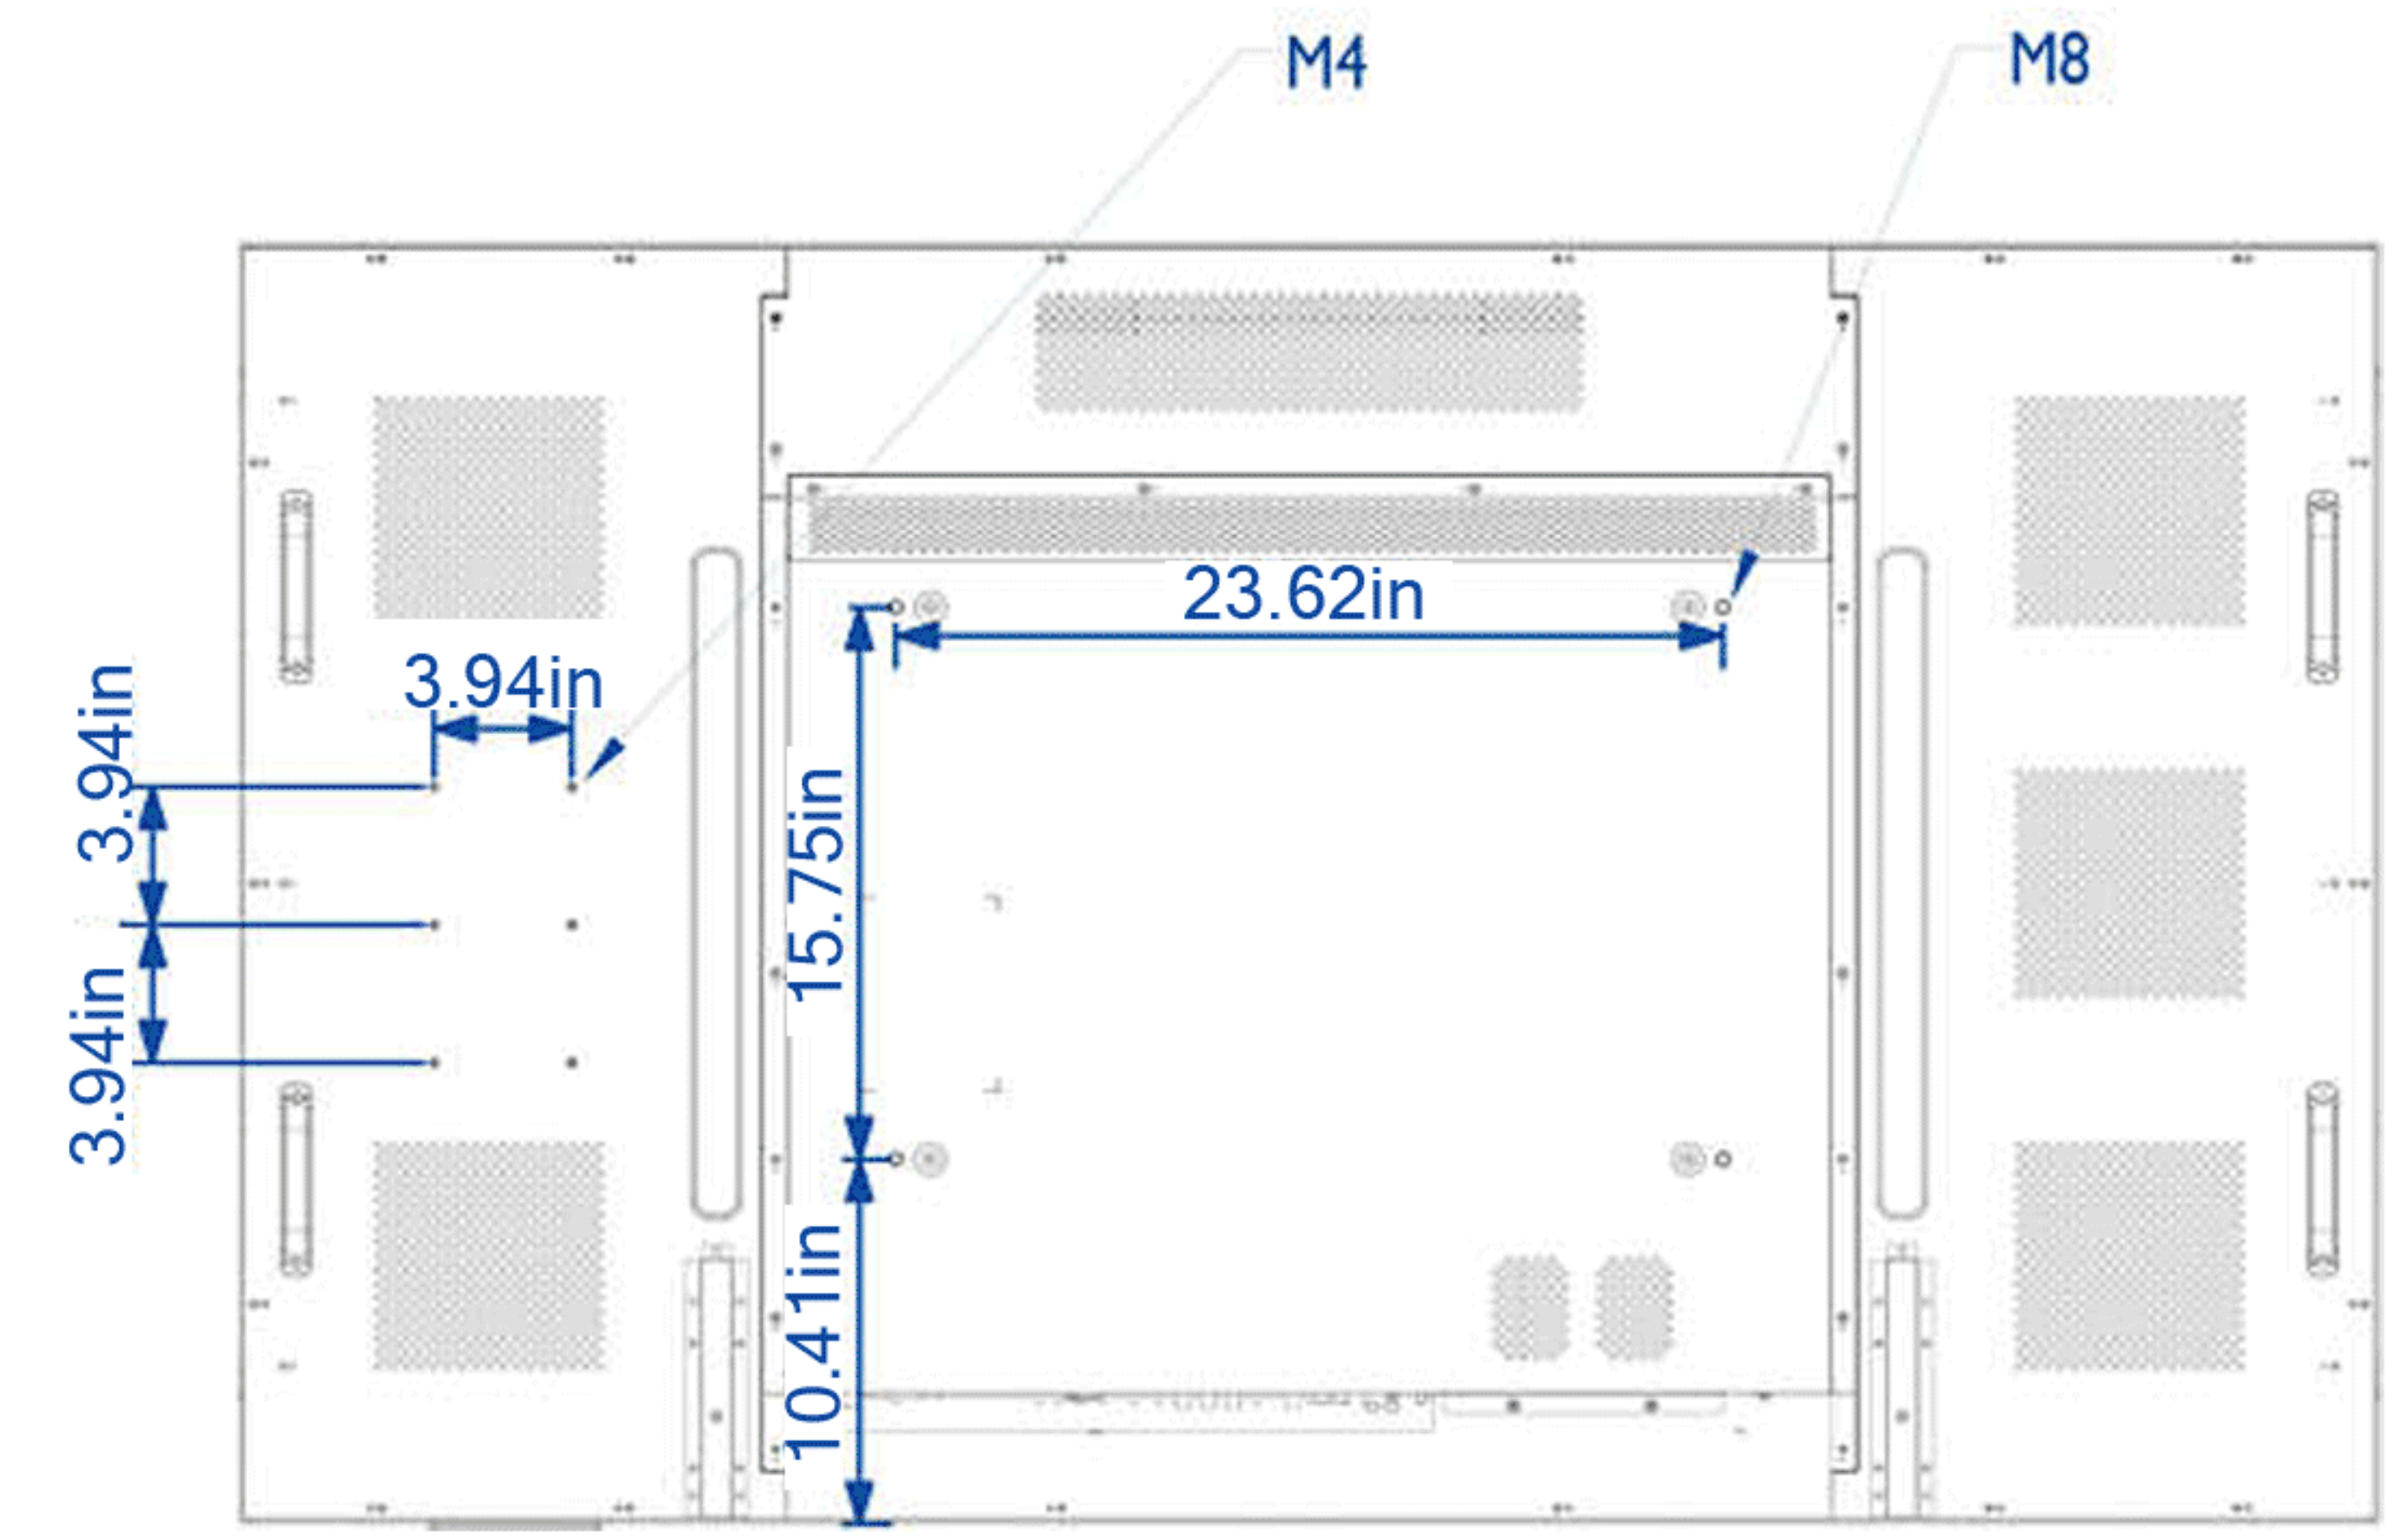

**42" Interactive
Digital Display**

**55" Interactive
Digital Display**

SeePoint™
Interactive Kiosk Systems
SeePoint.com 888-587-1777

TITLE			
Interactive Digital Display			
SIZE	PART NO.	DWG NO.	REV
C			N/C
DO NOT SCALE/PRINT REDUCED			SCALE
			1=4

**65" Interactive
Digital Display**

SeePoint.com 888-587-1777

TITLE			
Interactive Digital Display			
SIZE	PART NO.	DWG NO.	REV
C			N/C
DO NOT SCALE/PRINT REDUCED			SCALE 1=4