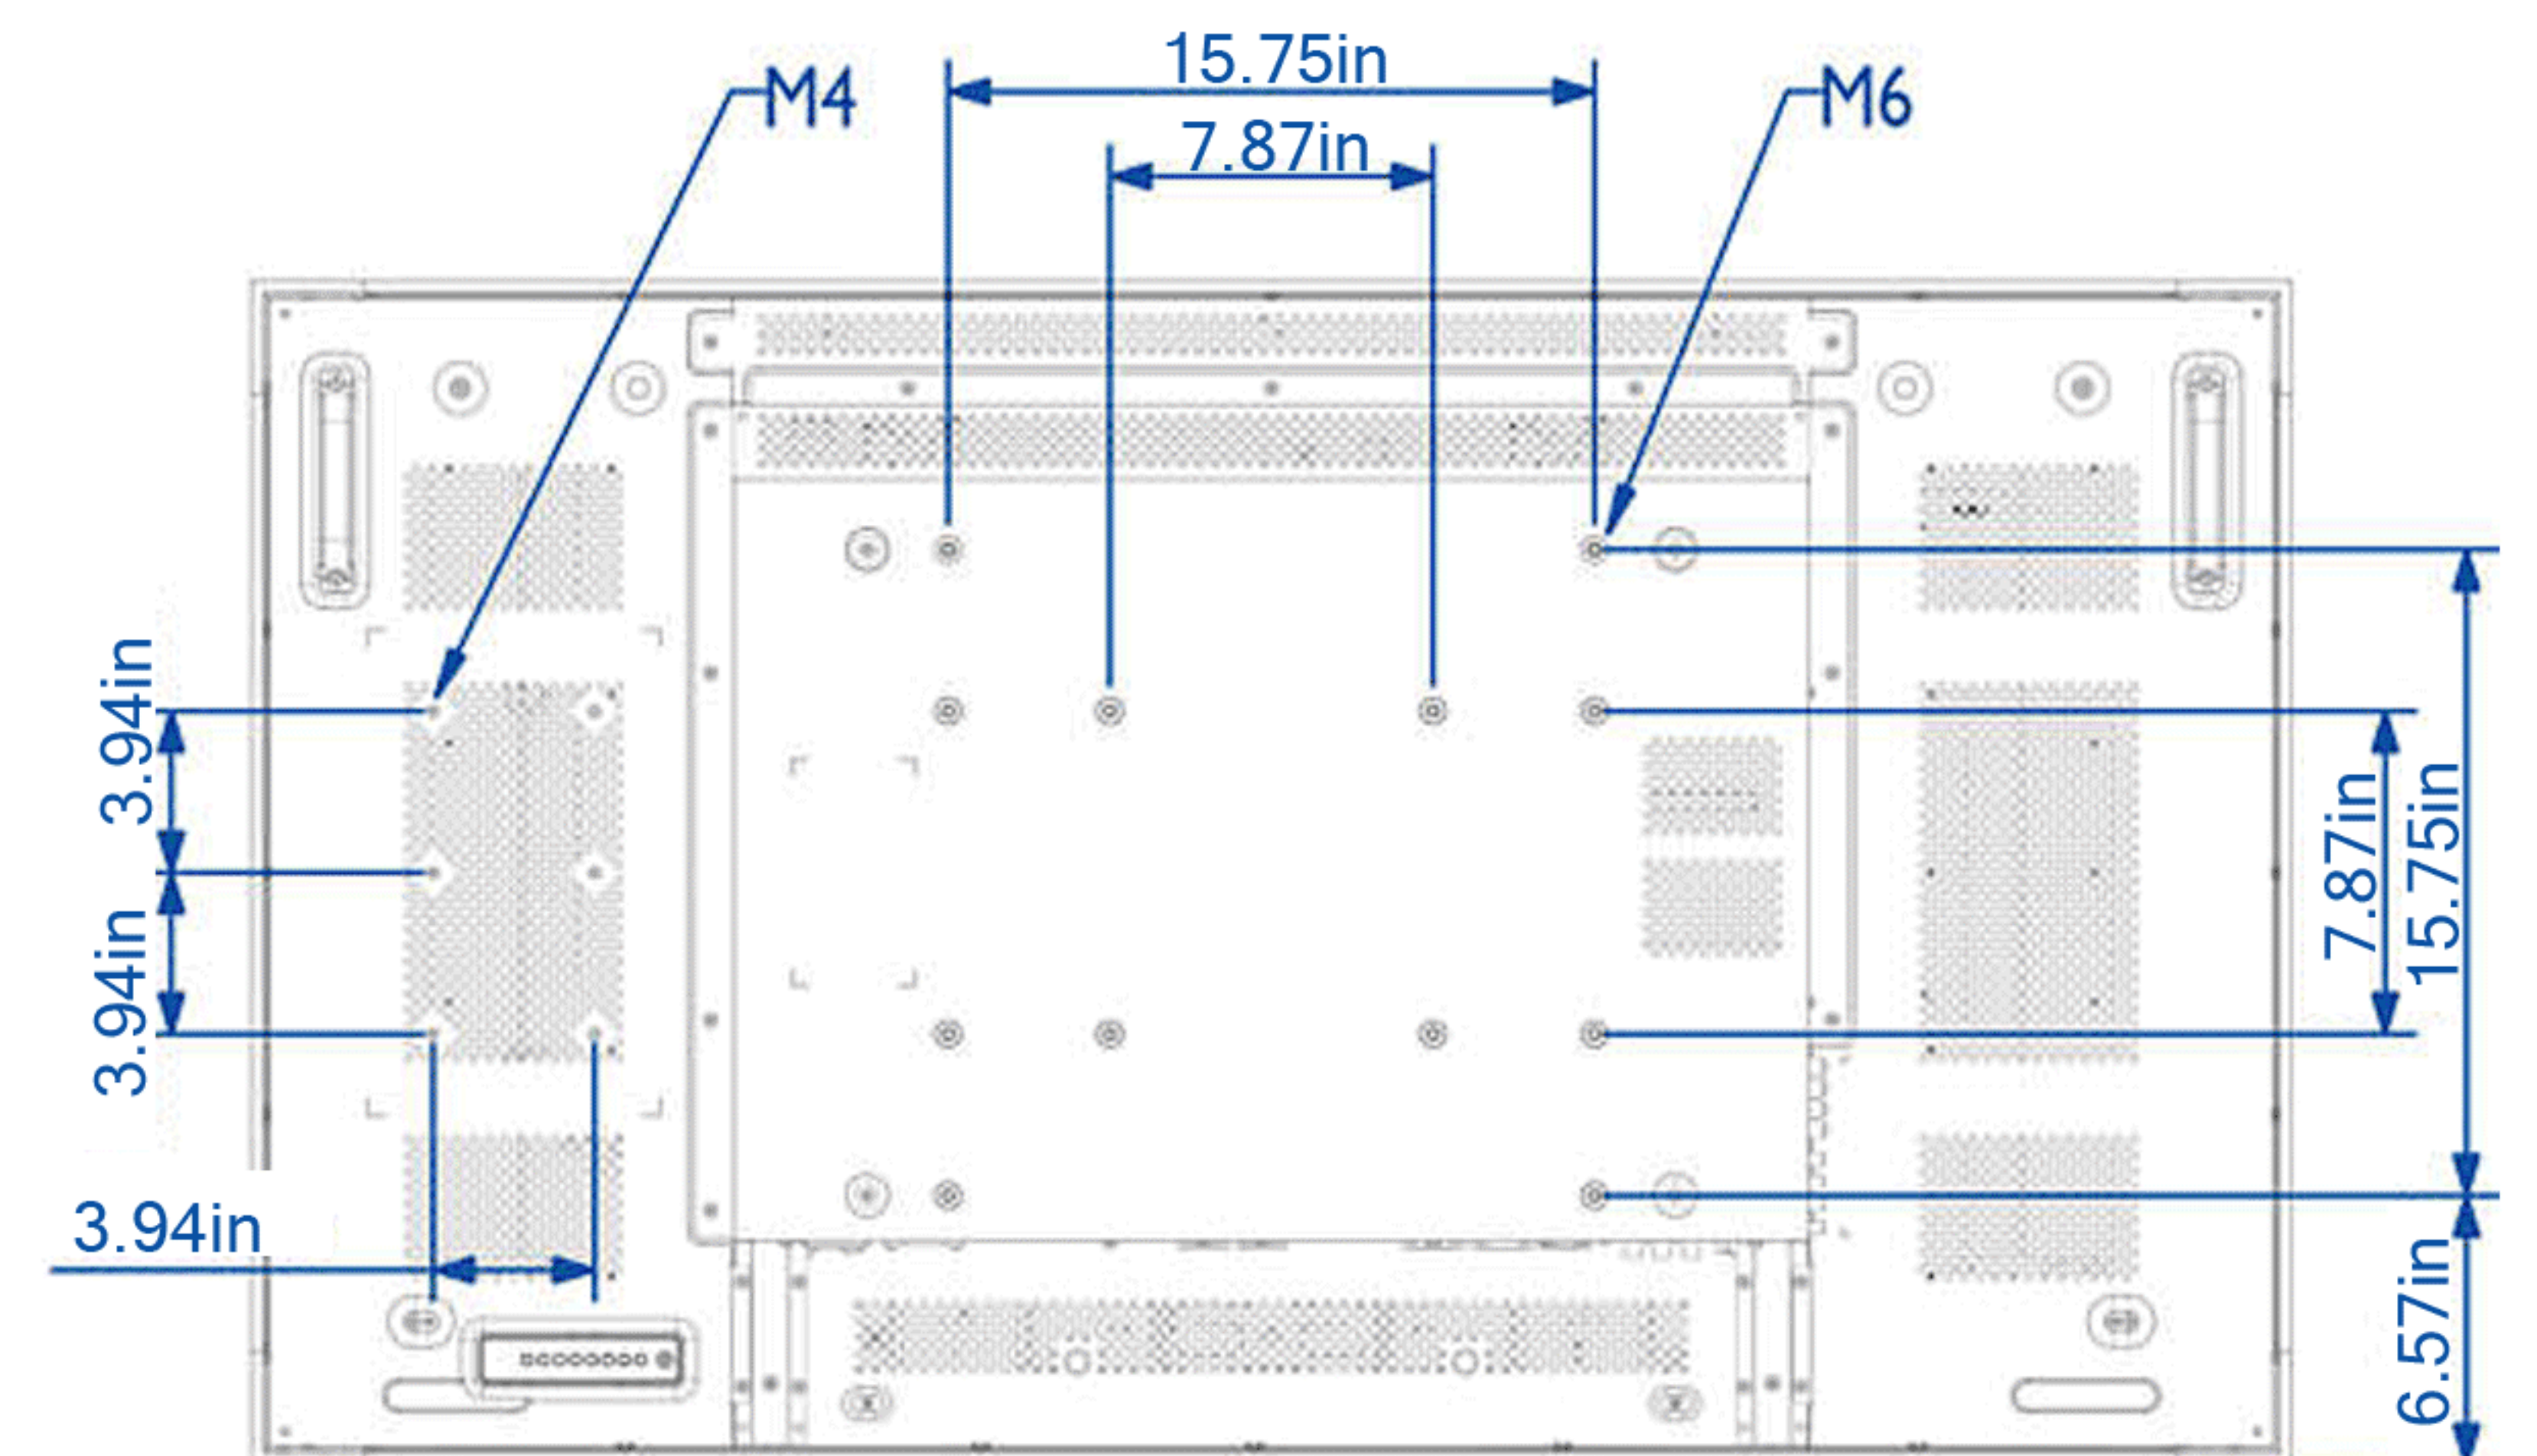

**42" Interactive
Digital Display**

**55" Interactive
Digital Display**

SeePoint™
Interactive Kiosk Systems
SeePoint.com 888-587-1777

TITLE			
Interactive Digital Display			
SIZE	PART NO.	DWG NO.	REV
C			N/C
DO NOT SCALE/PRINT REDUCED			SCALE
			1=4

**65" Interactive
Digital Display**

SeePoint.com 888-587-1777

TITLE			
Interactive Digital Display			
SIZE	PART NO.	DWG NO.	REV
C			N/C
DO NOT SCALE/PRINT REDUCED			SCALE 1=4