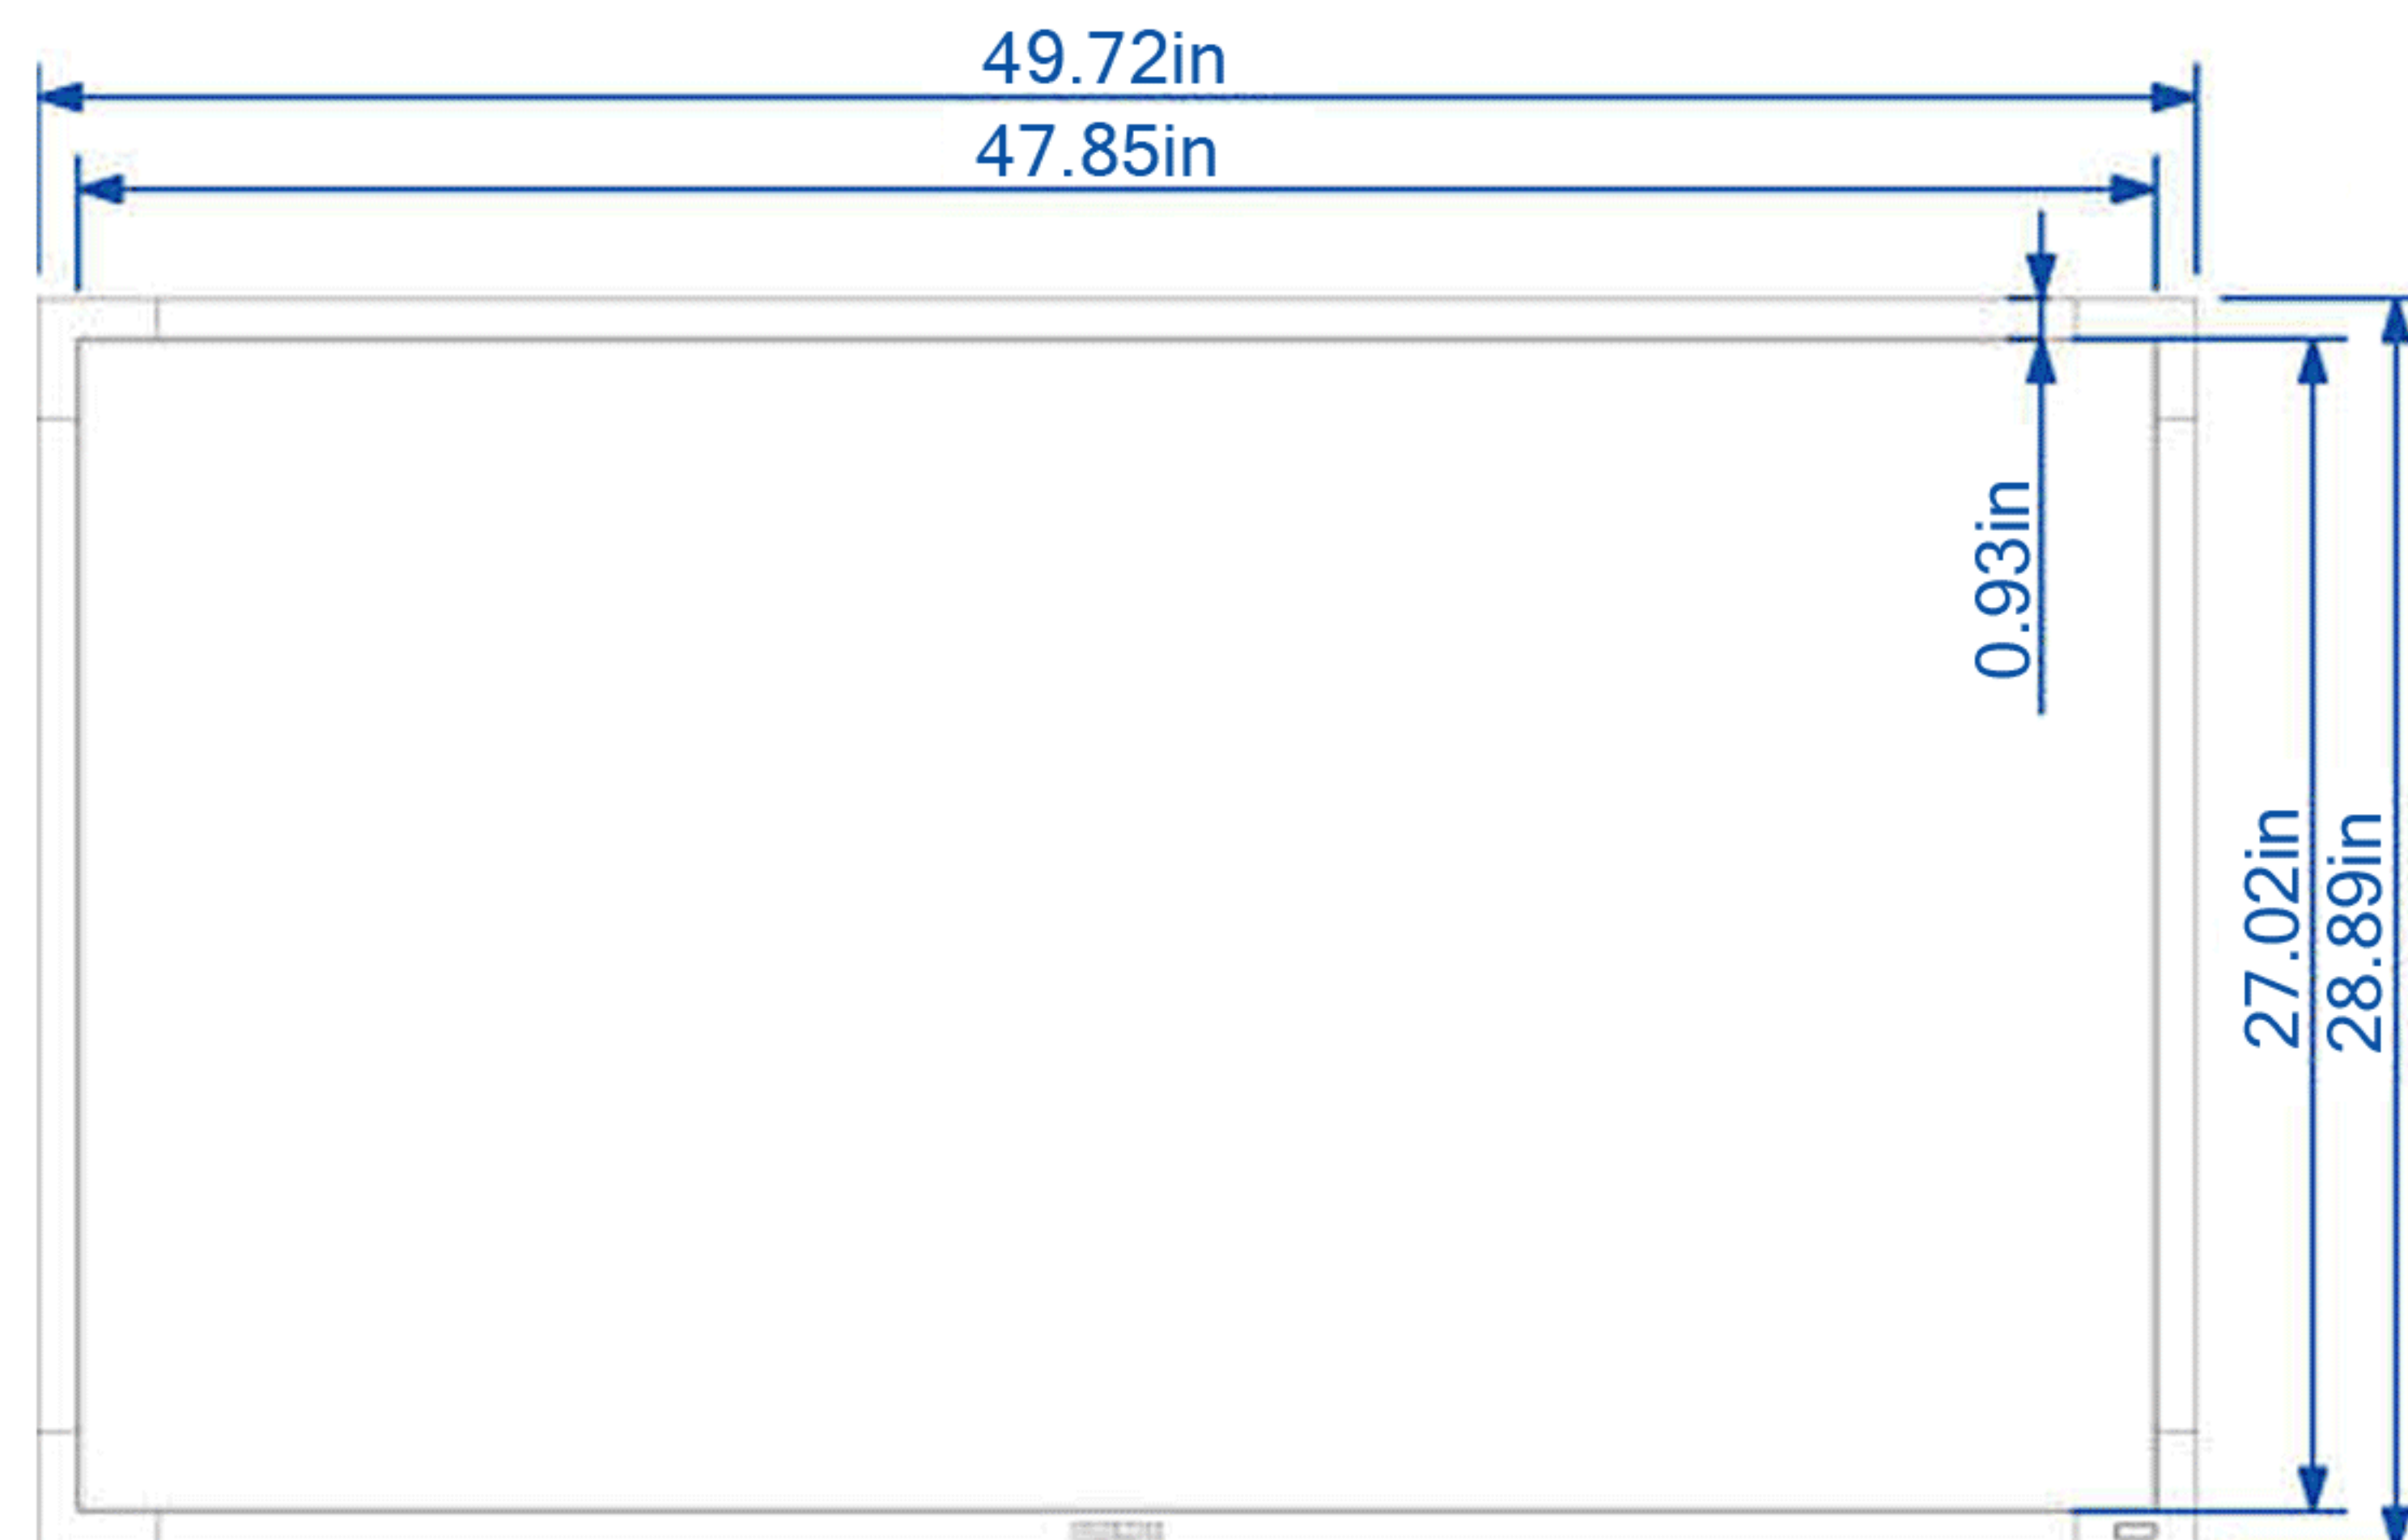

**42" Interactive
Digital Display**

**55" Interactive
Digital Display**

SeePoint™
Interactive Kiosk Systems
SeePoint.com 888-587-1777

TITLE			
Interactive Digital Display			
SIZE	PART NO.	DWG NO.	REV
C			N/C
DO NOT SCALE/PRINT REDUCED			SCALE
			1=4

**65" Interactive
Digital Display**

SeePoint.com 888-587-1777

TITLE			
Interactive Digital Display			
SIZE	PART NO.	DWG NO.	REV
C			N/C
DO NOT SCALE/PRINT REDUCED			SCALE 1=4