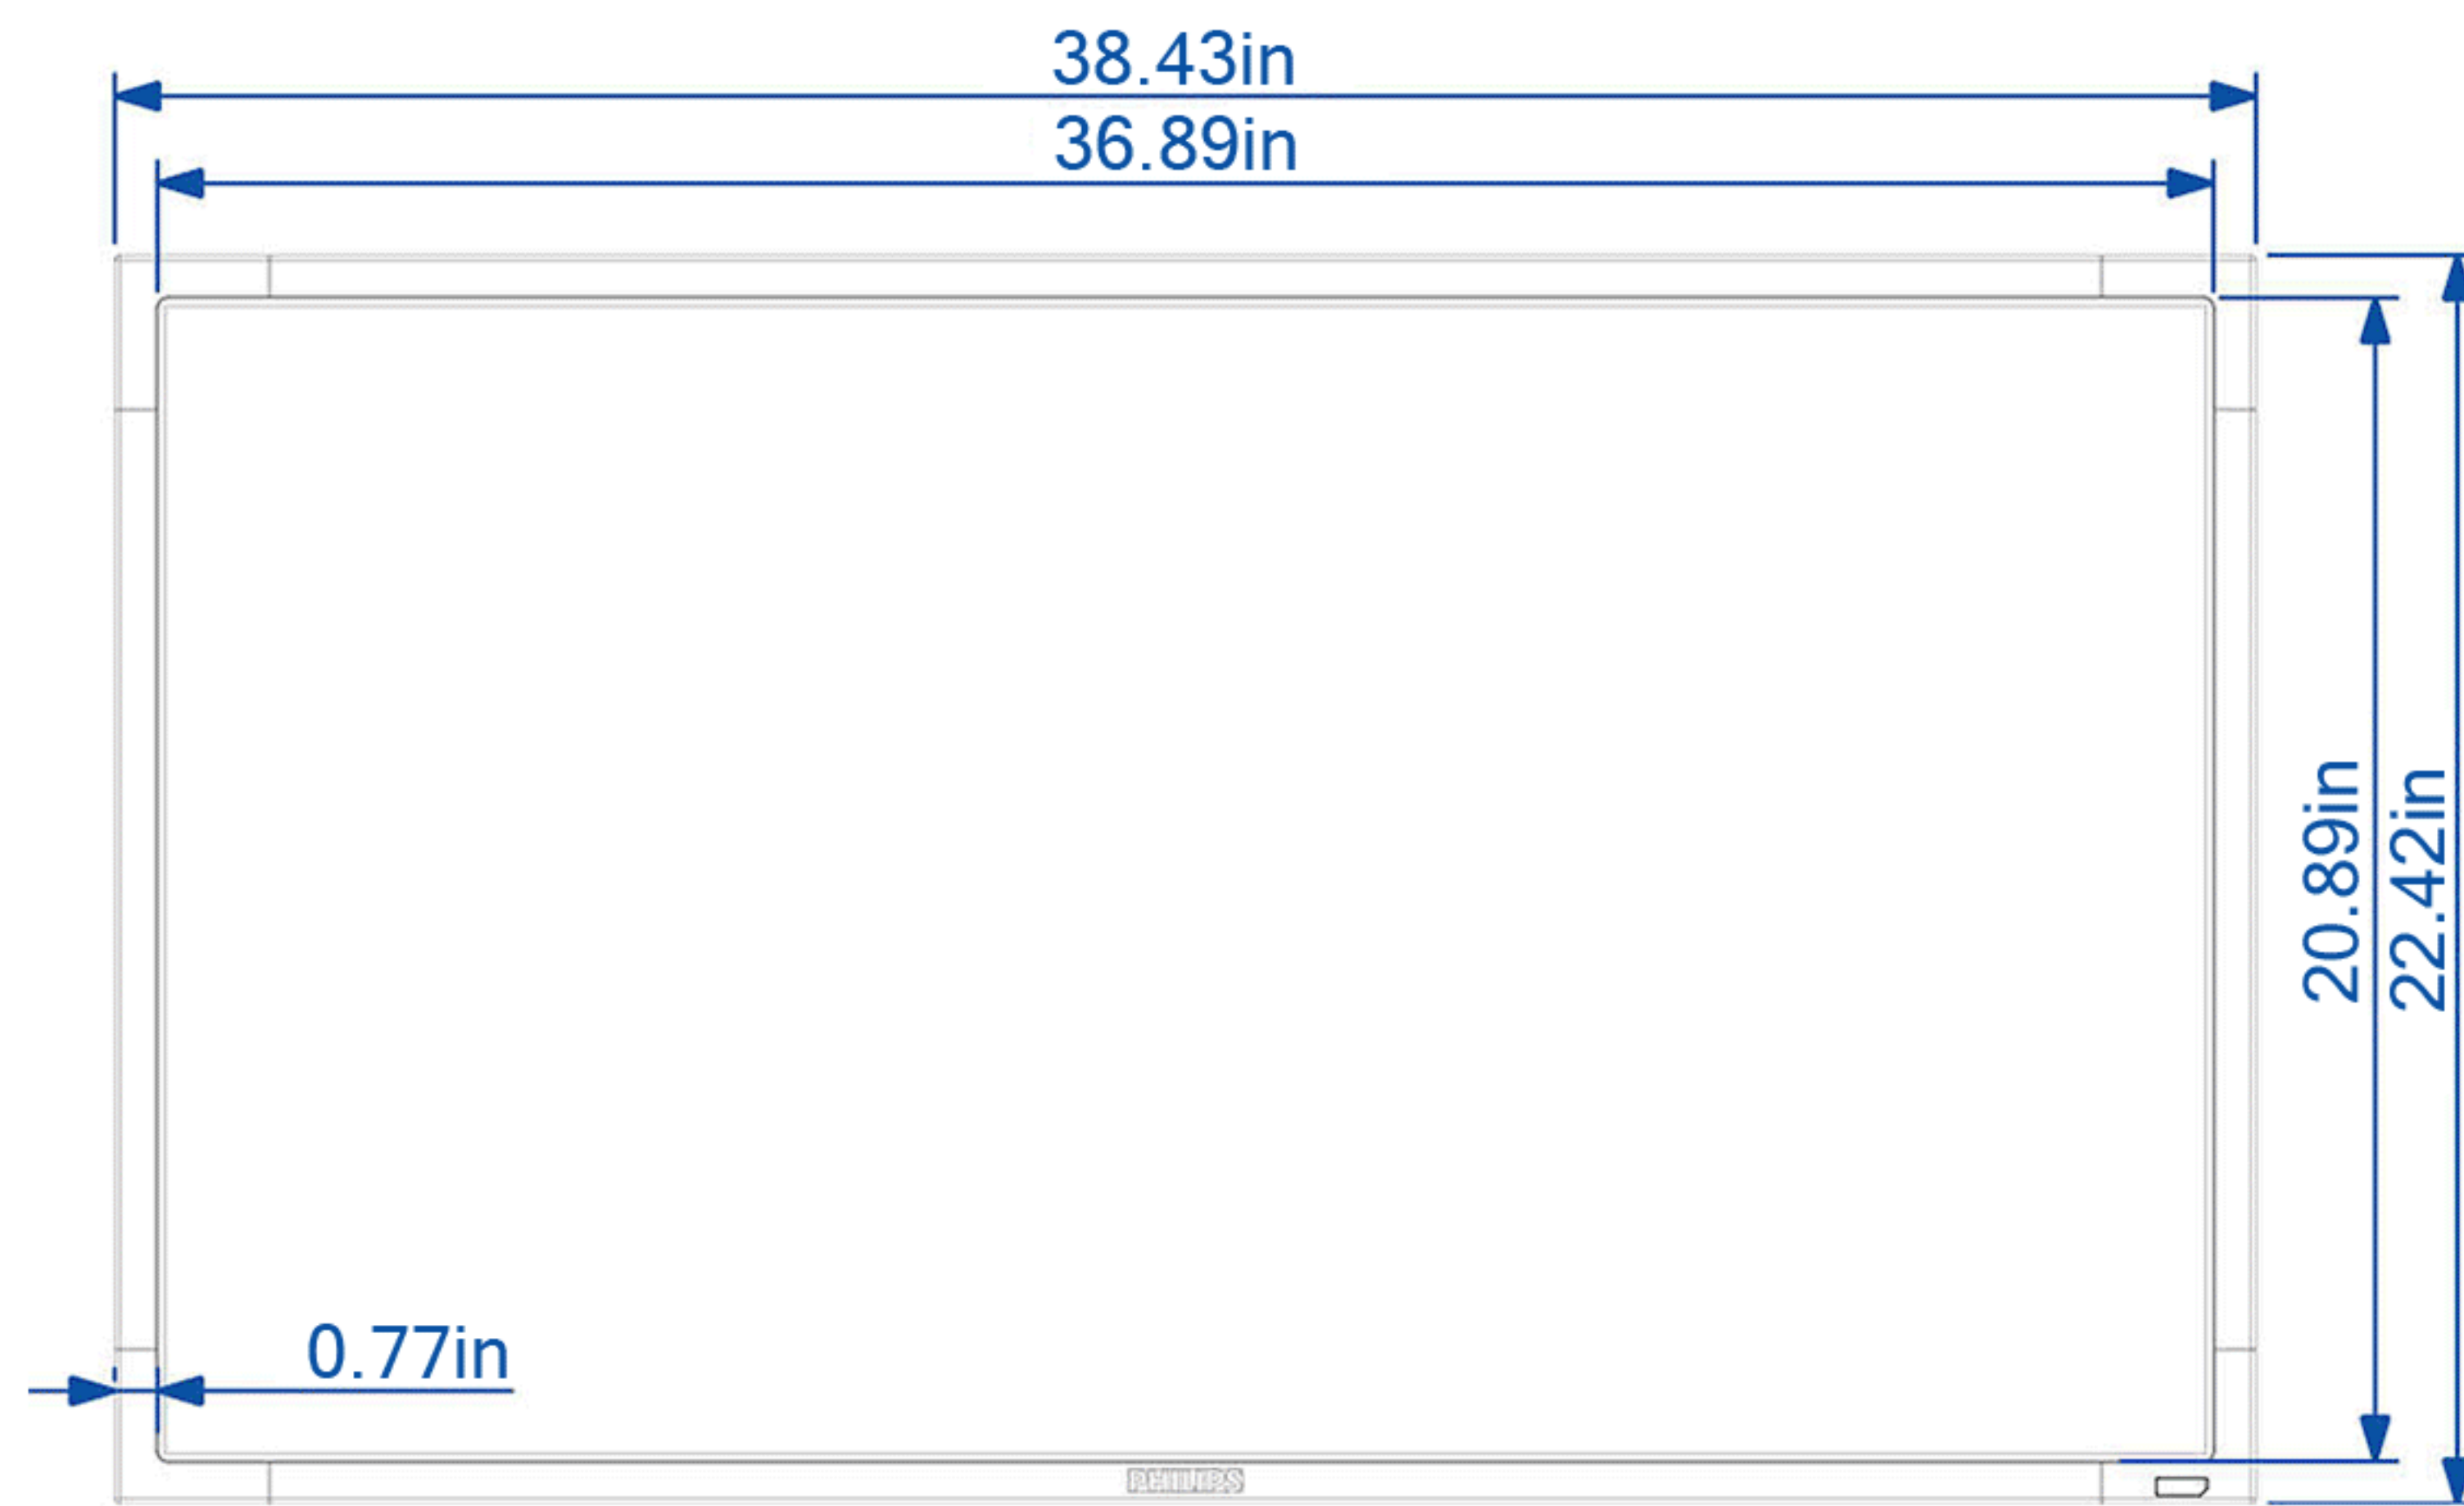

**42" Interactive
Digital Display**

**55" Interactive
Digital Display**

SeePoint™
Interactive Kiosk Systems
SeePoint.com 888-587-1777

TITLE			
Interactive Digital Display			
SIZE	PART NO.	DWG NO.	REV
C			N/C
DO NOT SCALE/PRINT REDUCED			SCALE
			1=4

**65" Interactive
Digital Display**

SeePoint.com 888-587-1777

TITLE			
Interactive Digital Display			
SIZE	PART NO.	DWG NO.	REV
C			N/C
DO NOT SCALE/PRINT REDUCED			SCALE 1=4