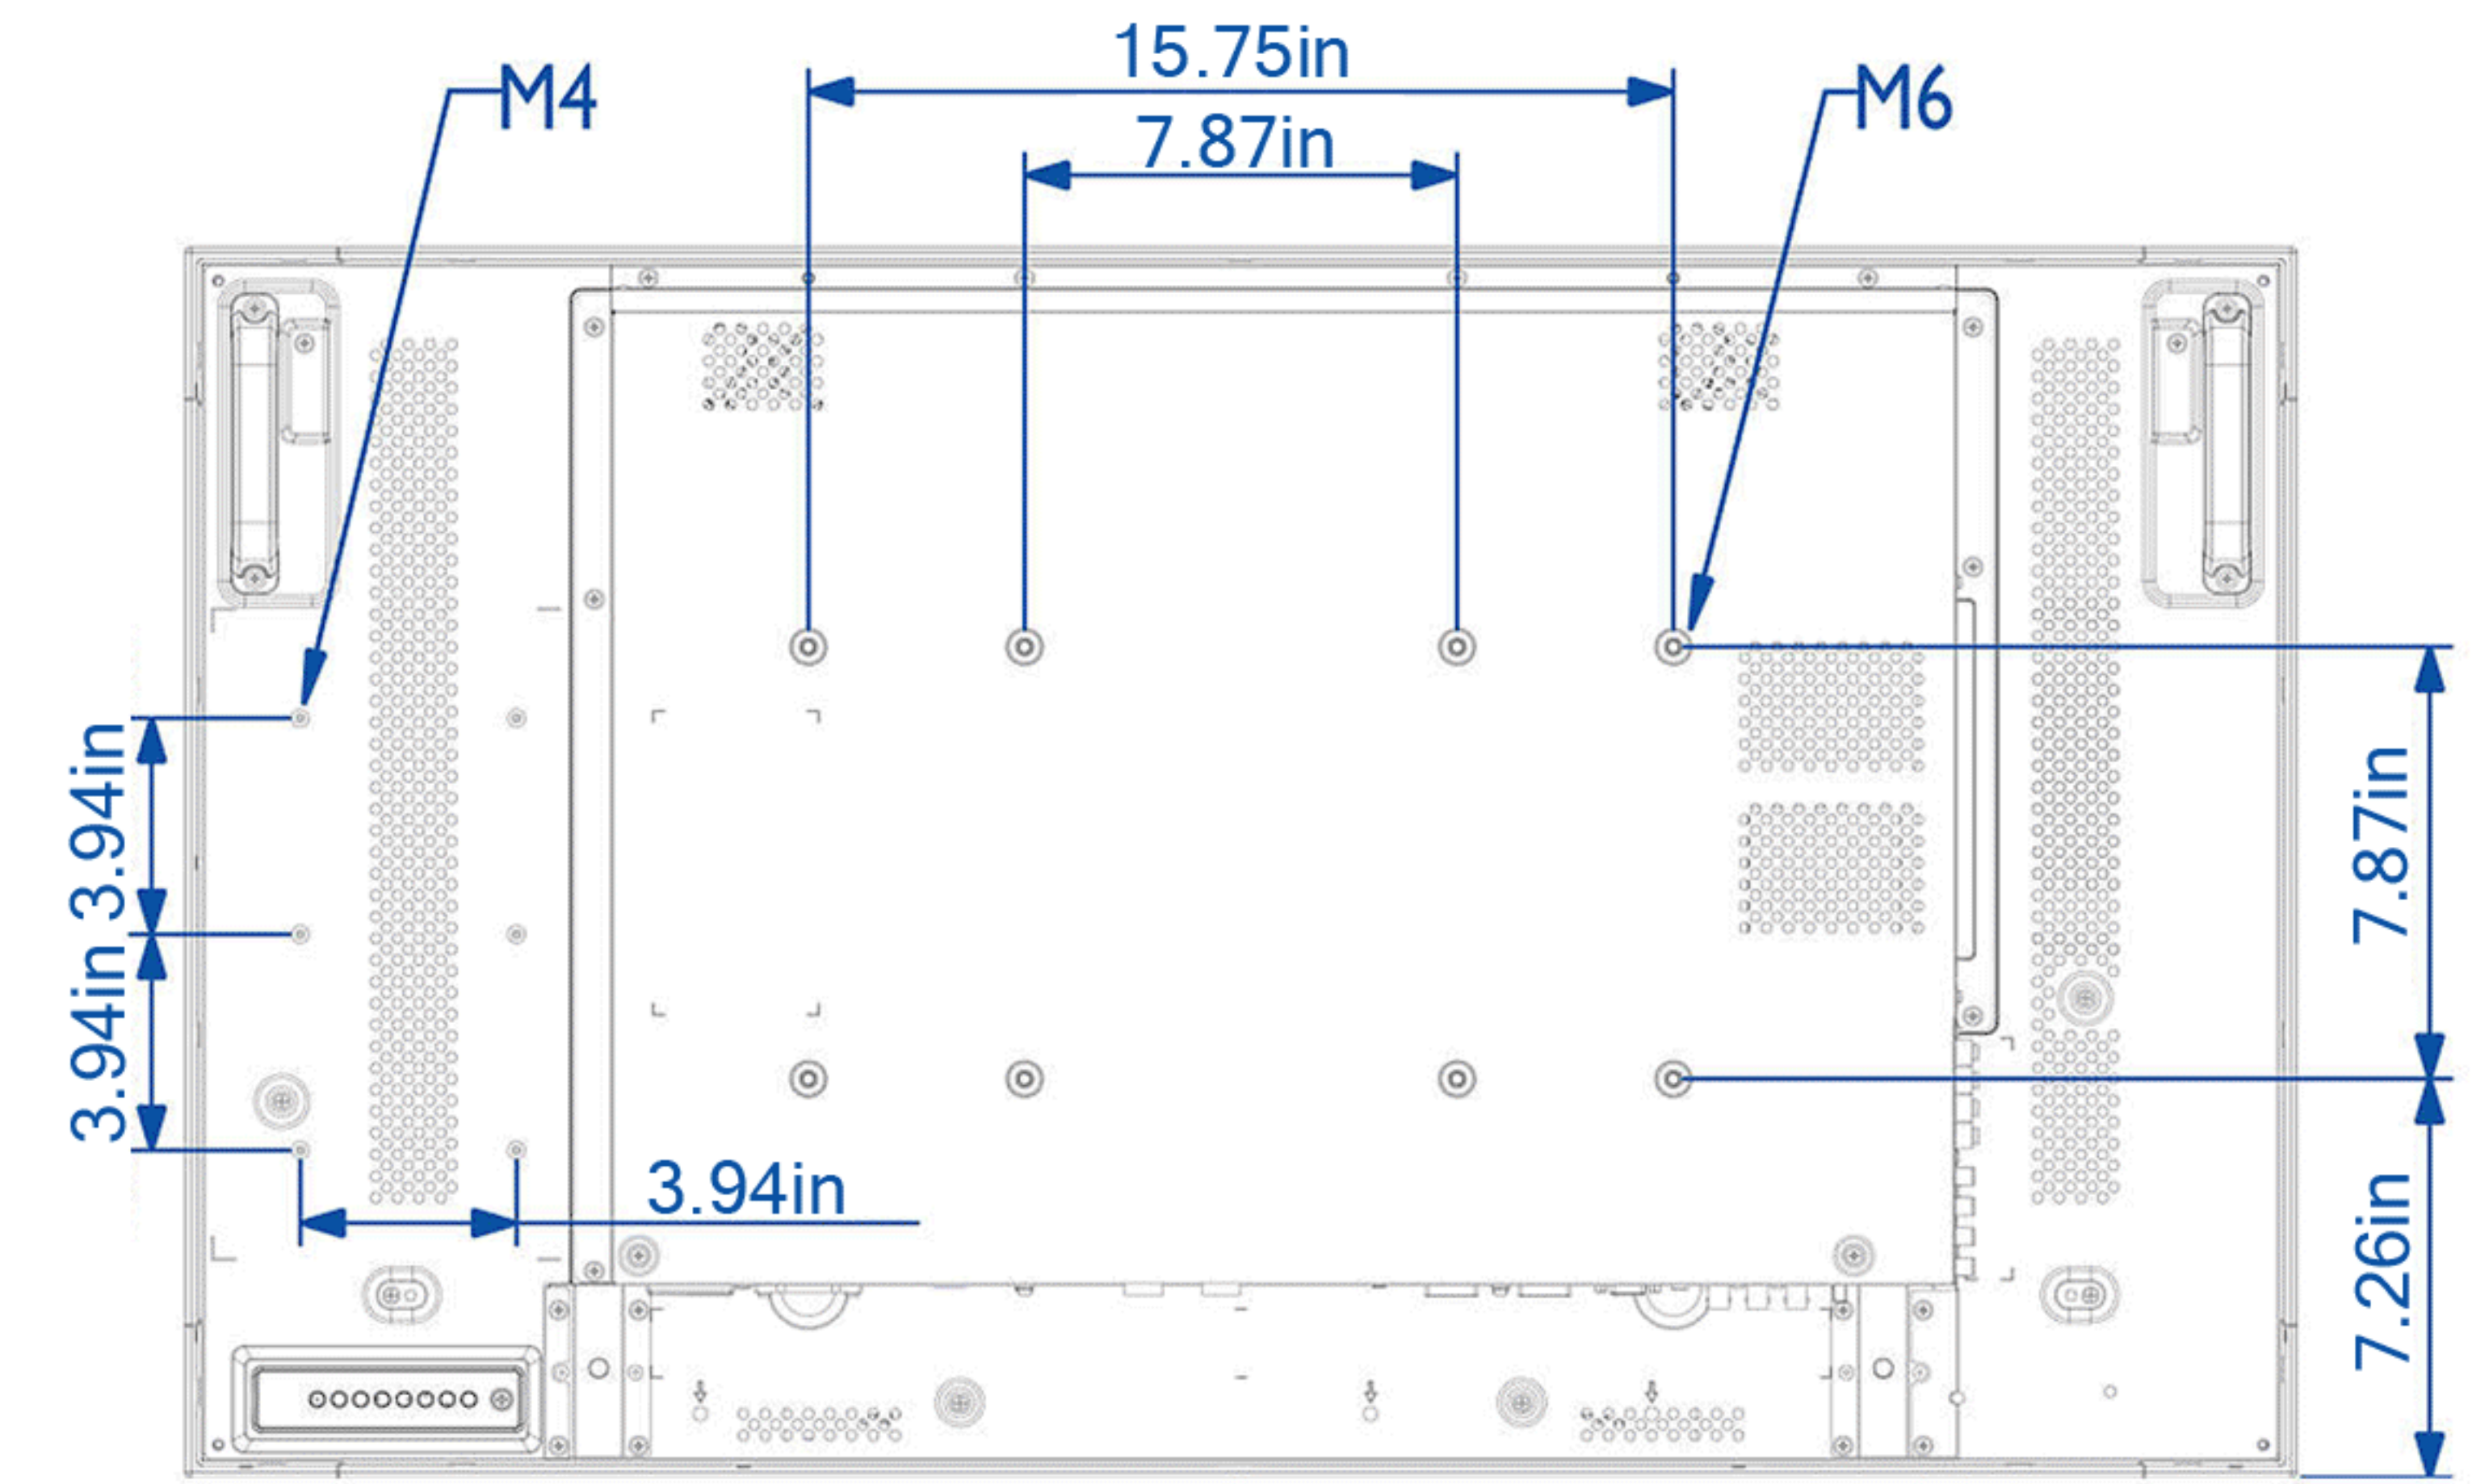

**42" Interactive
Digital Display**

**55" Interactive
Digital Display**

SeePoint™
Interactive Kiosk Systems
SeePoint.com 888-587-1777

TITLE			
Interactive Digital Display			
SIZE	PART NO.	DWG NO.	REV
C			N/C
DO NOT SCALE/PRINT REDUCED			SCALE
			1=4

**65" Interactive
Digital Display**

SeePoint.com 888-587-1777

TITLE			
Interactive Digital Display			
SIZE	PART NO.	DWG NO.	REV
C			N/C
DO NOT SCALE/PRINT REDUCED			SCALE 1=4