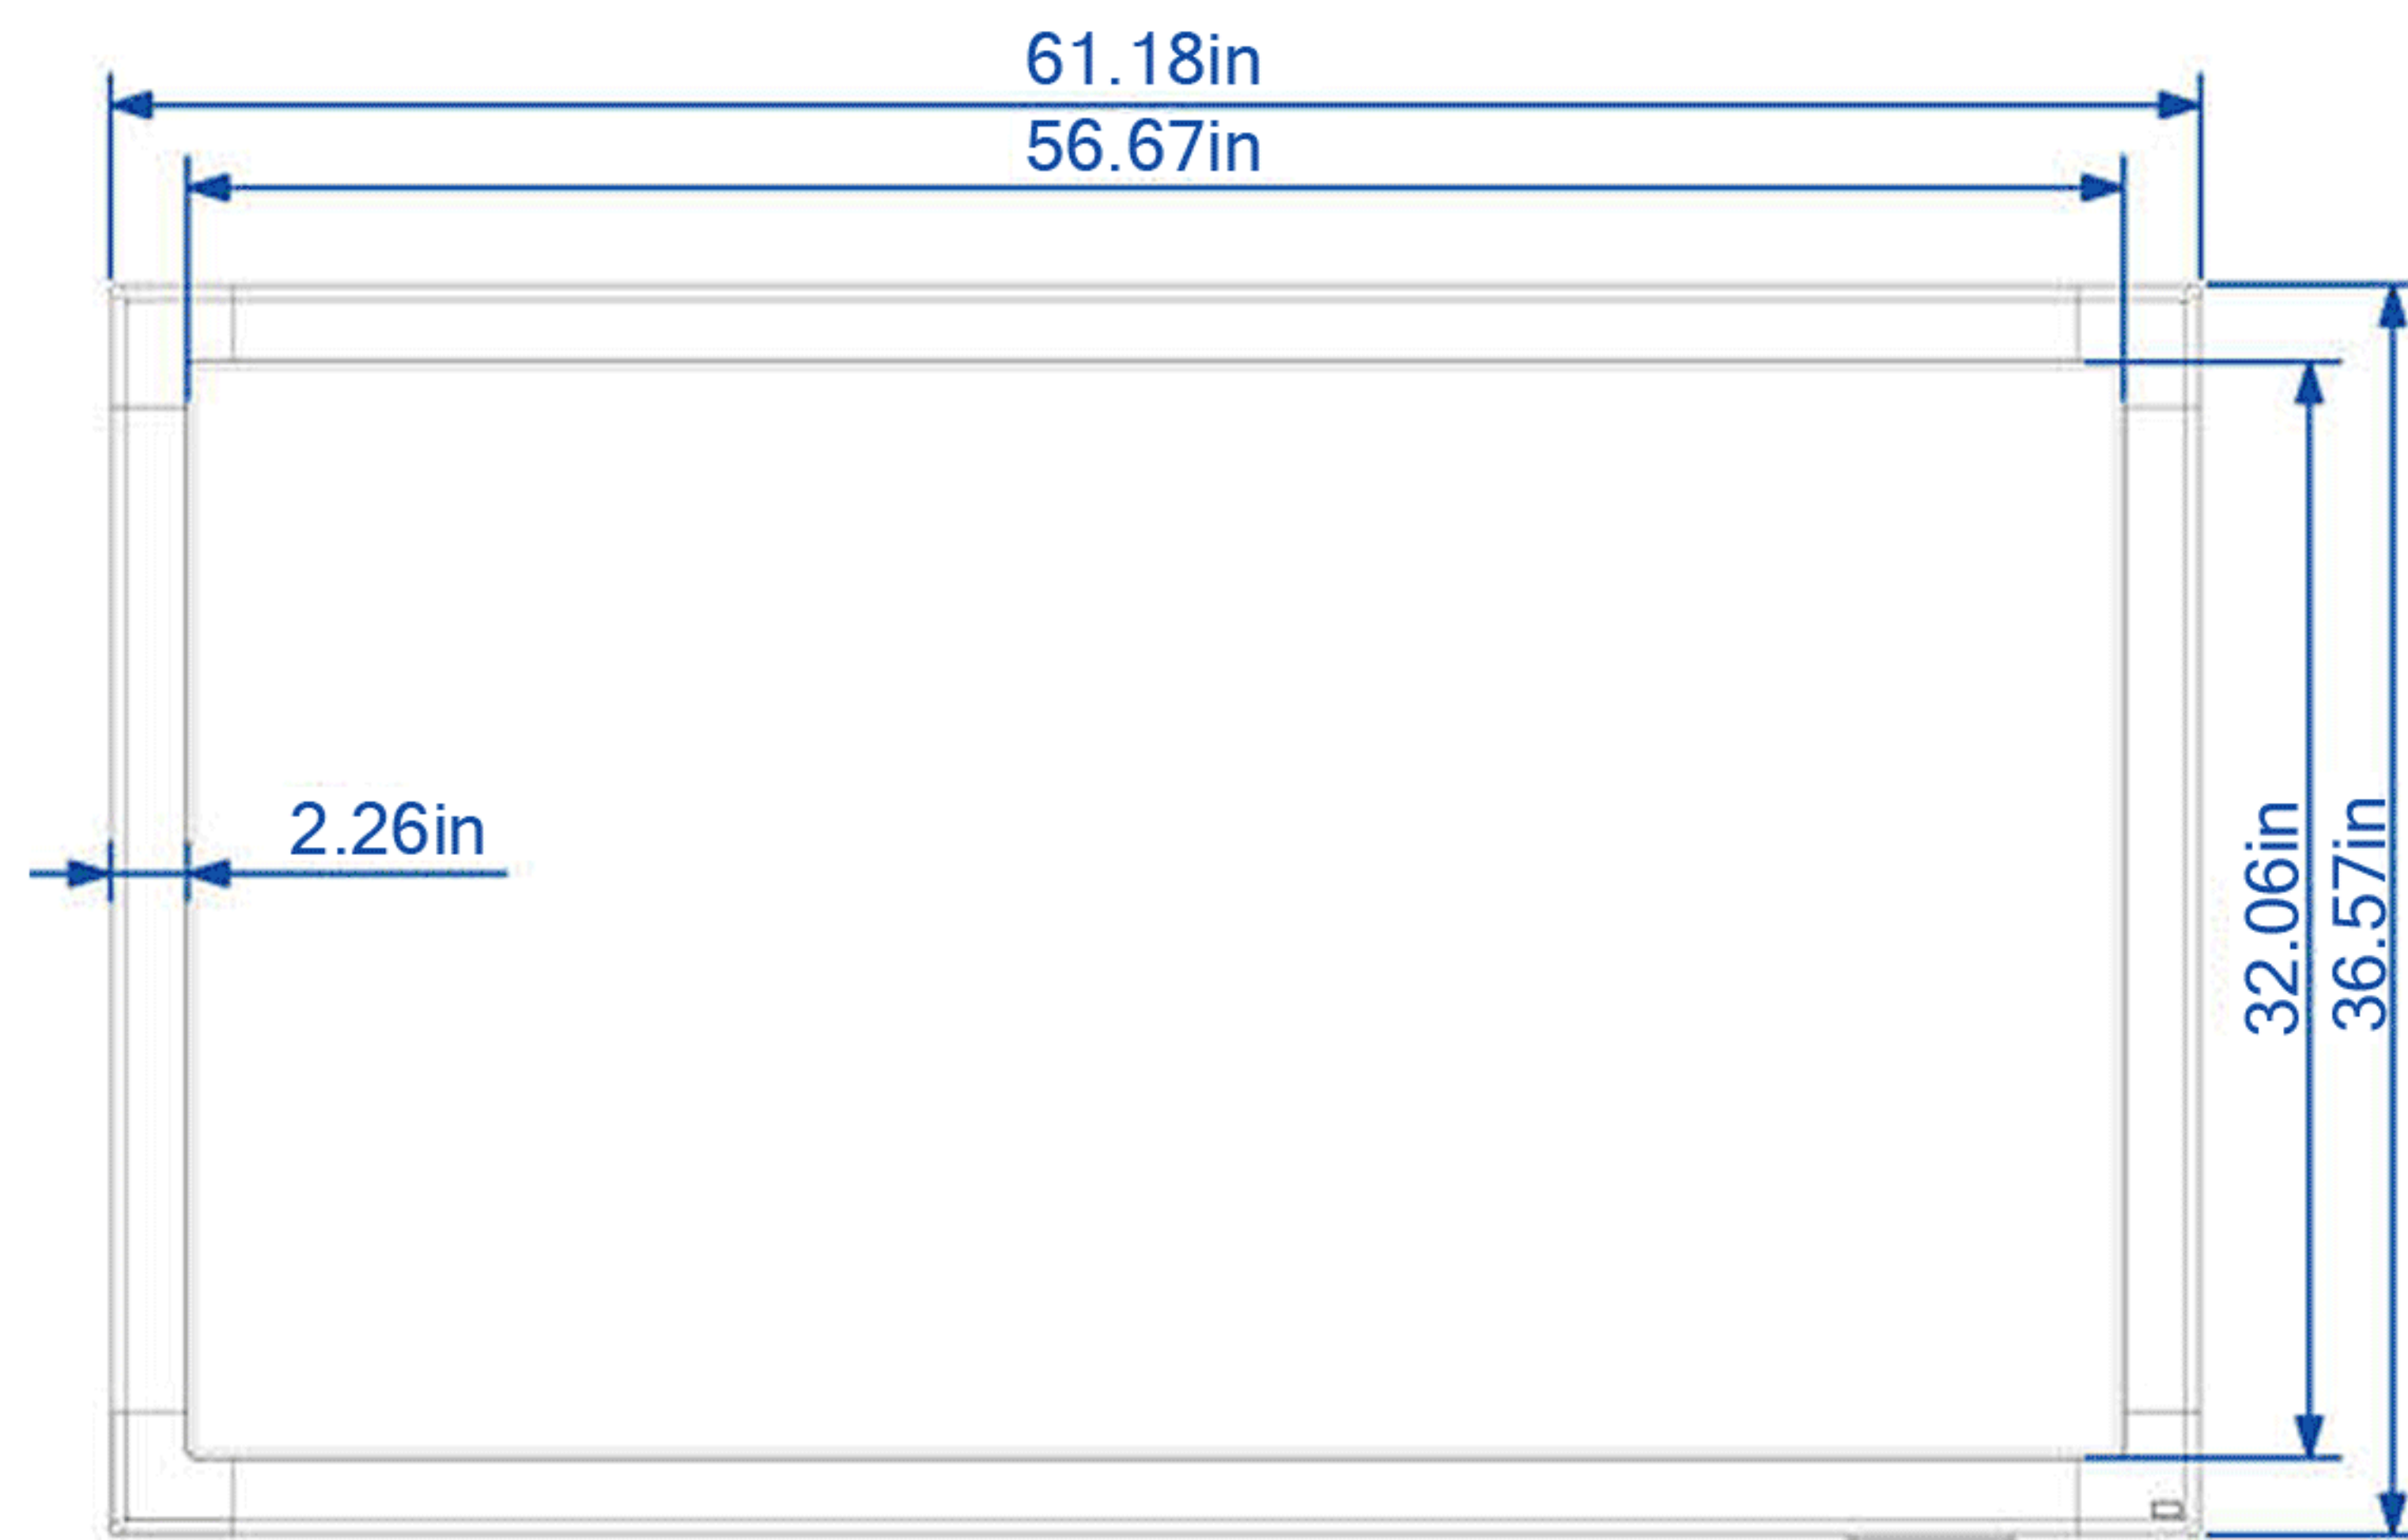

**42" Interactive
Digital Display**

**55" Interactive
Digital Display**

SeePoint™
Interactive Kiosk Systems
SeePoint.com 888-587-1777

TITLE			
Interactive Digital Display			
SIZE	PART NO.	DWG NO.	REV
C			N/C
DO NOT SCALE/PRINT REDUCED			SCALE
			1=4

**65" Interactive
Digital Display**

SeePoint.com 888-587-1777

TITLE			
Interactive Digital Display			
SIZE	PART NO.	DWG NO.	REV
C			N/C
DO NOT SCALE/PRINT REDUCED			SCALE 1=4