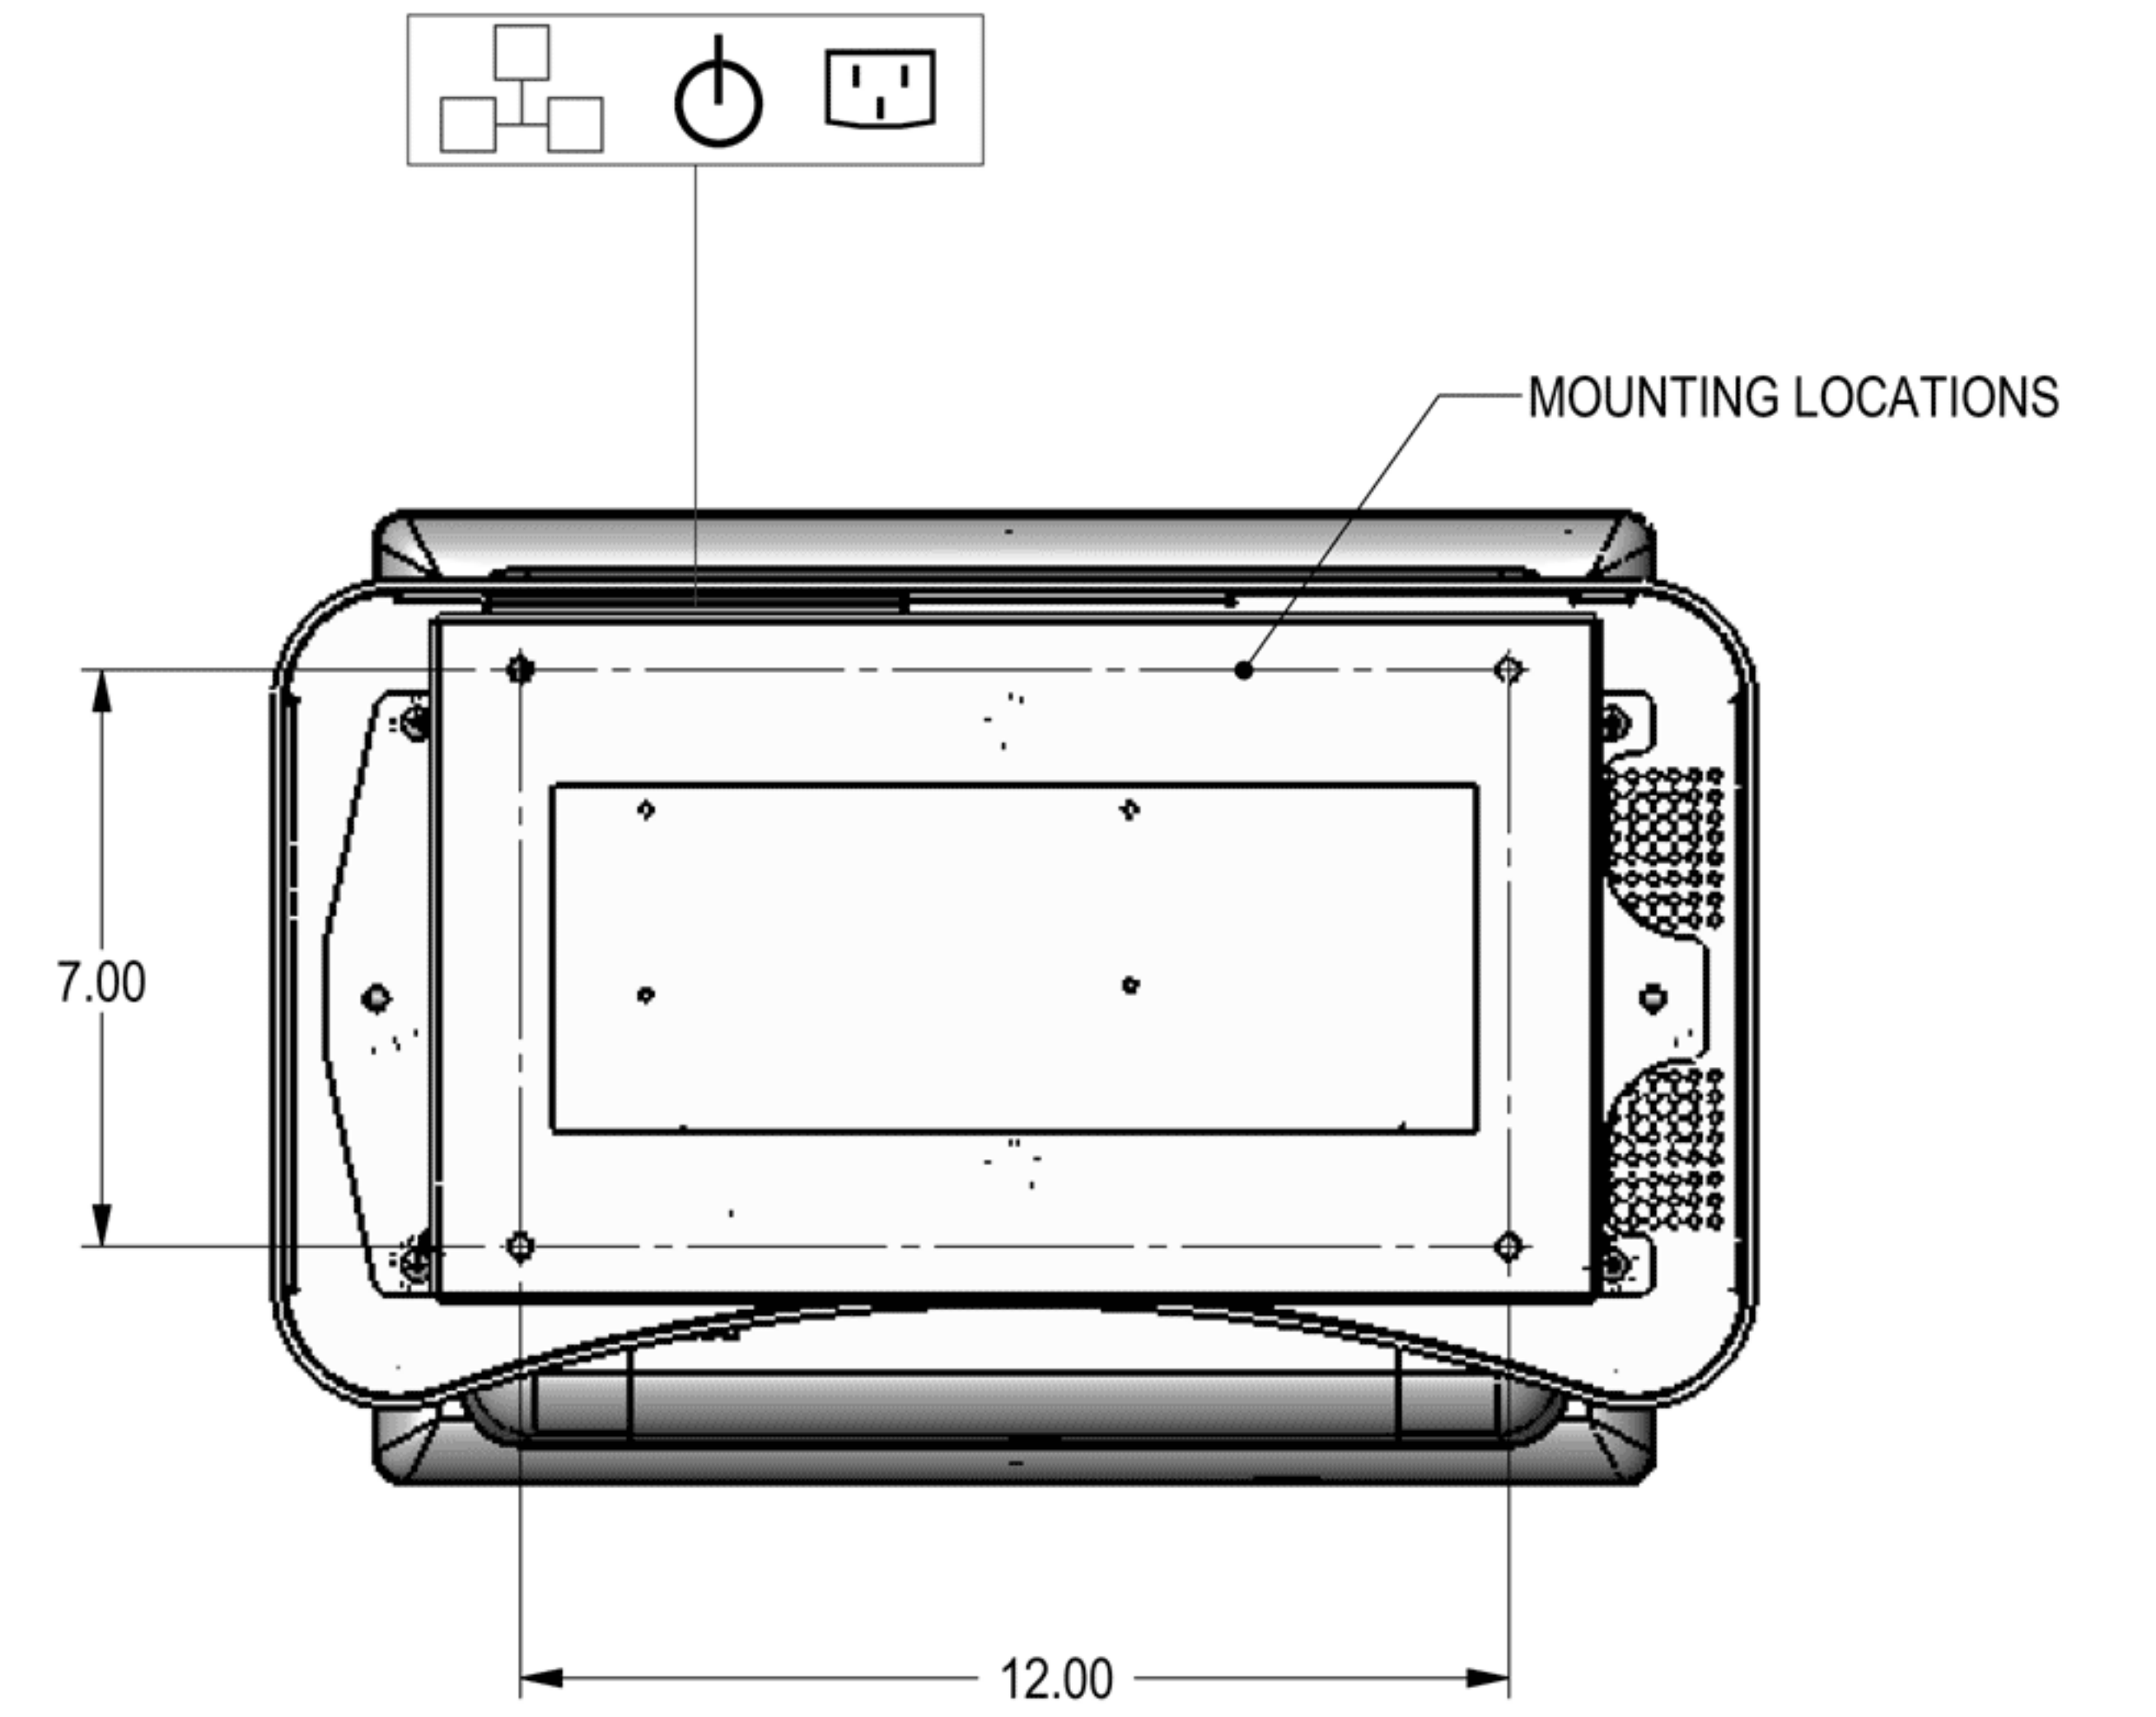

**15"**  
**WallStation Pro**

**19"**  
**WallStation Pro**

FRONT

SIDE

BACK

**SeePoint™**  
Interactive Kiosk Systems  
SeePoint.com 888-587-1777

TITLE			
WallStation Pro			
SIZE	PART NO.	DWG NO.	REV
C		SP061203-02	N/C
DO NOT SCALE/PRINT REDUCED			SCALE
			1=4

**22" WallStation Pro**

FRONT

SIDE

BACK

**24" WallStation Pro**

**SeePoint™**  
Interactive Kiosk Systems  
SeePoint.com 888-587-1777

TITLE			
WallStation Pro			
SIZE	PART NO.	DWG NO.	REV
C		SP061203-02	N/C
DO NOT SCALE/PRINT REDUCED			SCALE
			1=4