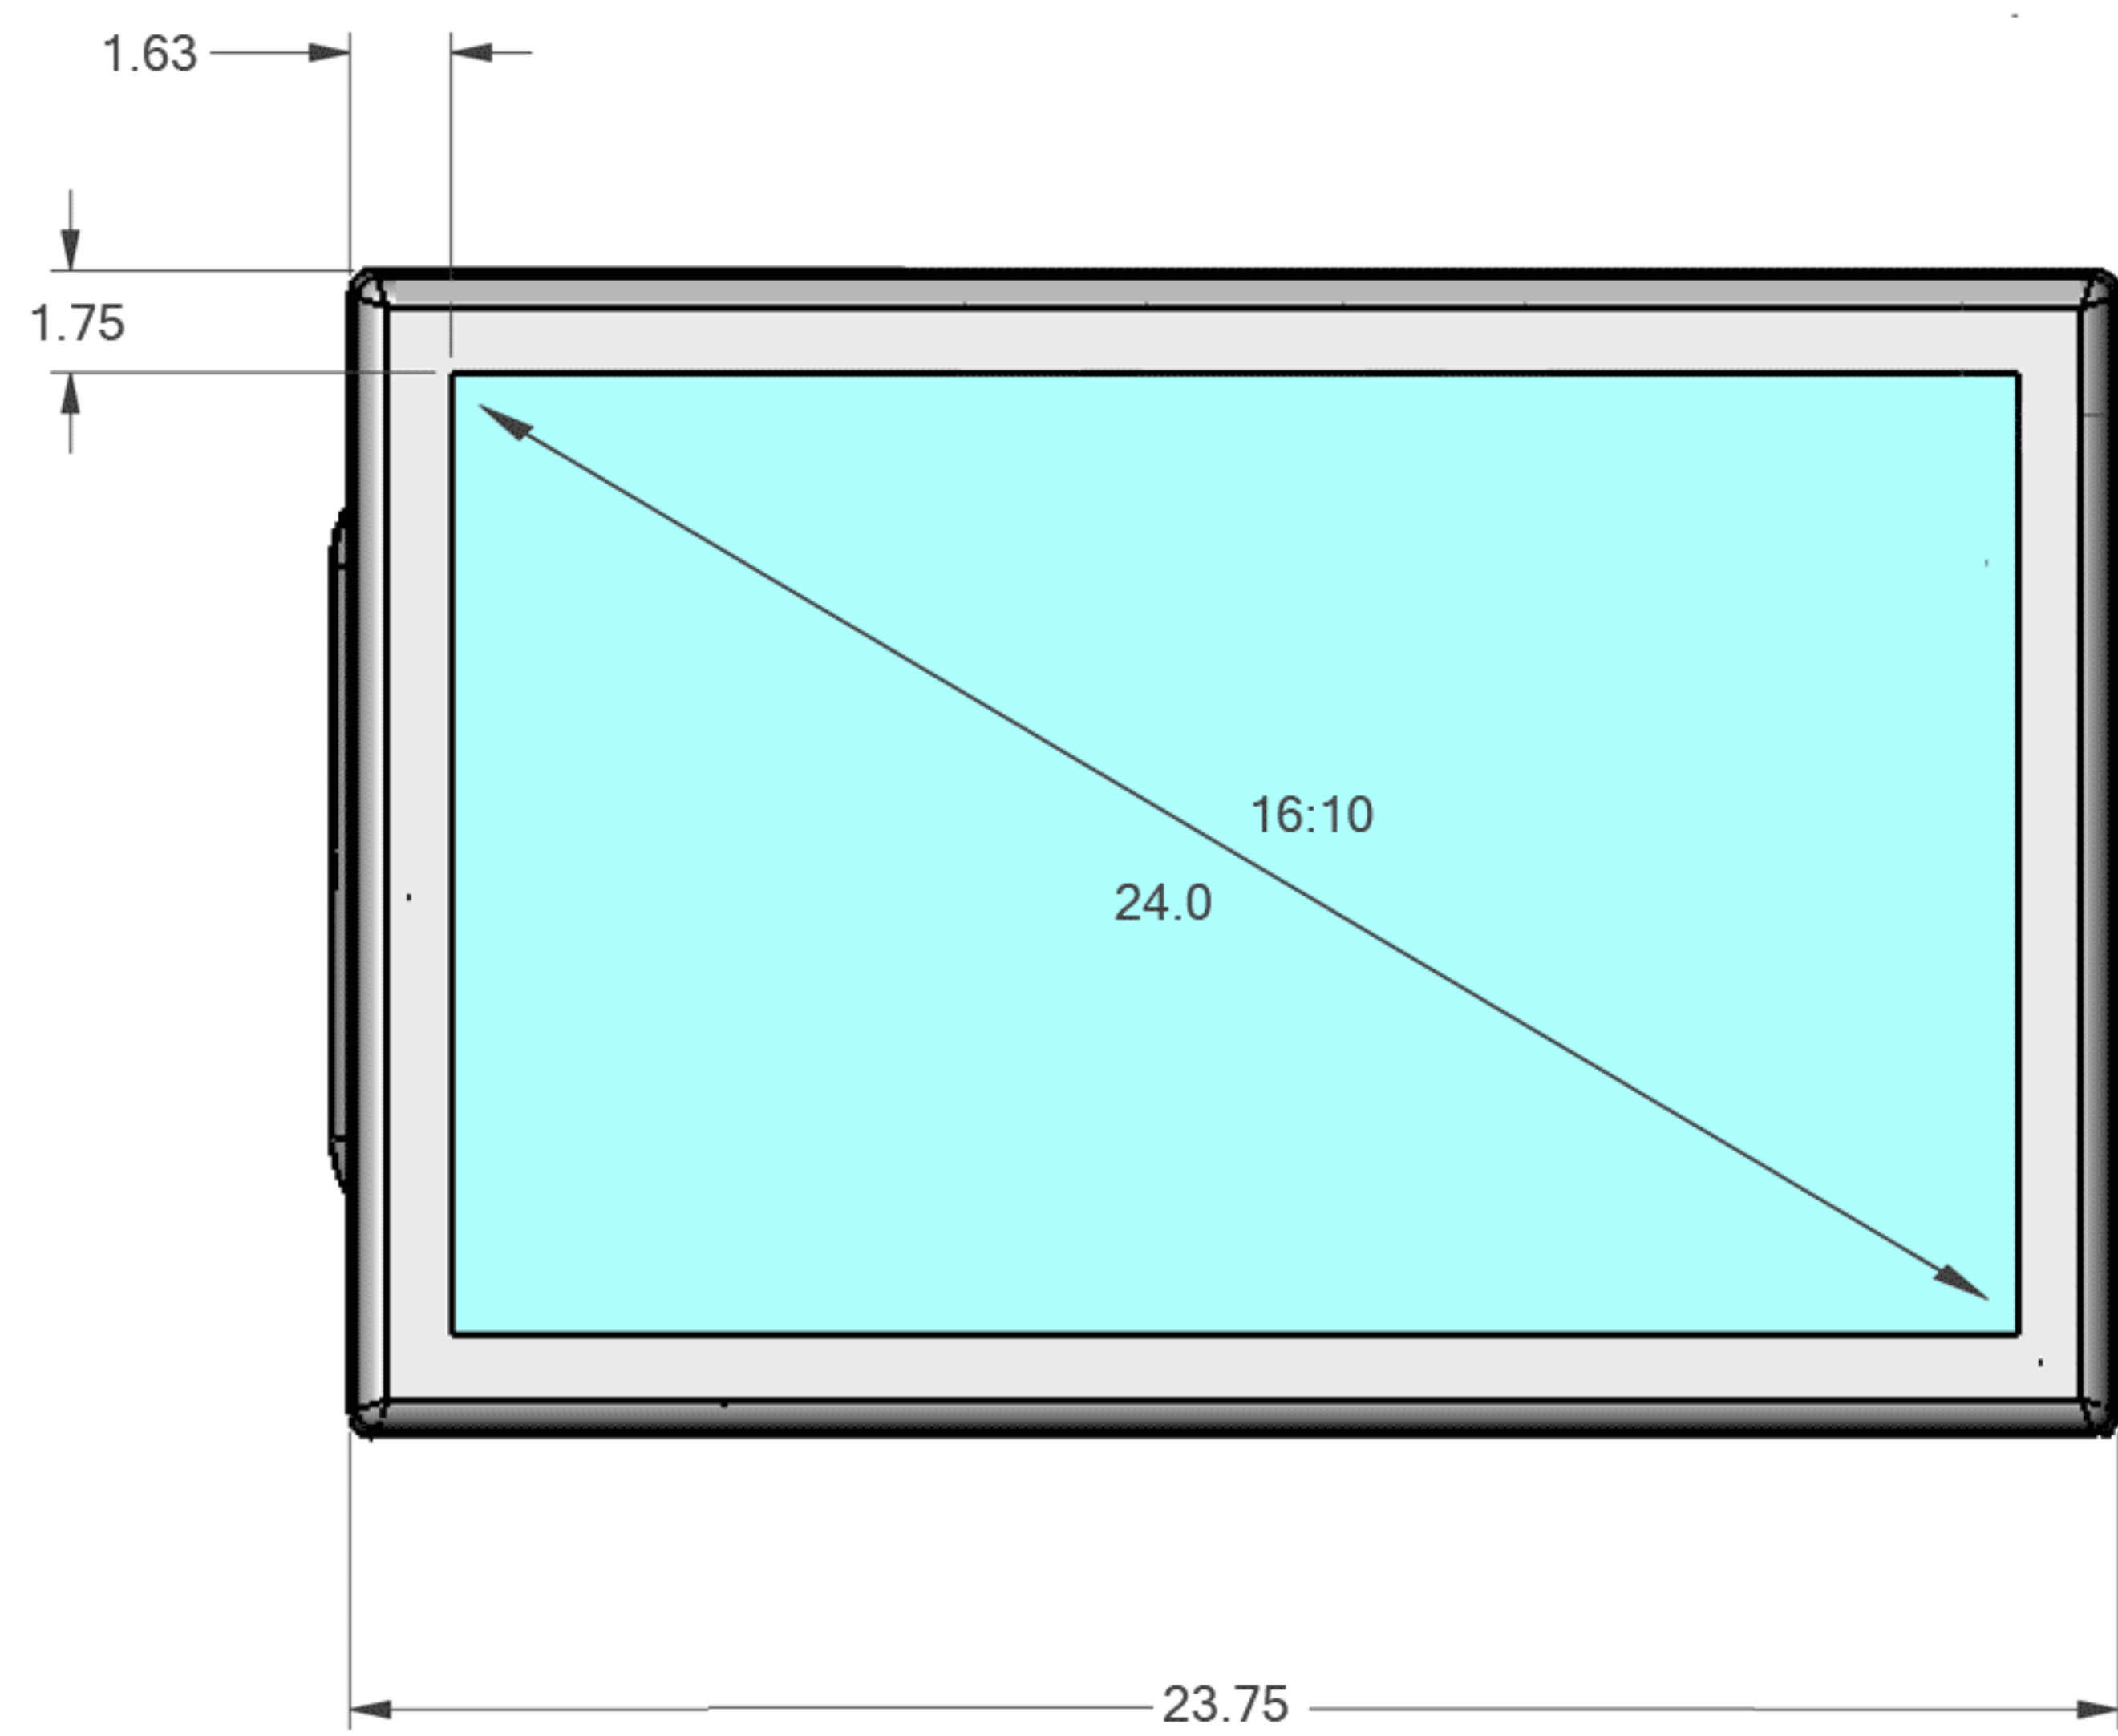

**15"**  
**WallStation Pro**

**19"**  
**WallStation Pro**

FRONT

SIDE

BACK

**SeePoint™**  
Interactive Kiosk Systems  
SeePoint.com 888-587-1777

TITLE			
WallStation Pro			
SIZE	PART NO.	DWG NO.	REV
C		SP061203-02	N/C
DO NOT SCALE/PRINT REDUCED			SCALE
			1=4

**22" WallStation Pro**

FRONT

SIDE

BACK

**24" WallStation Pro**

**SeePoint™**  
Interactive Kiosk Systems  
SeePoint.com 888-587-1777

TITLE			
WallStation Pro			
SIZE	PART NO.	DWG NO.	REV
C		SP061203-02	N/C
DO NOT SCALE/PRINT REDUCED			SCALE
			1=4