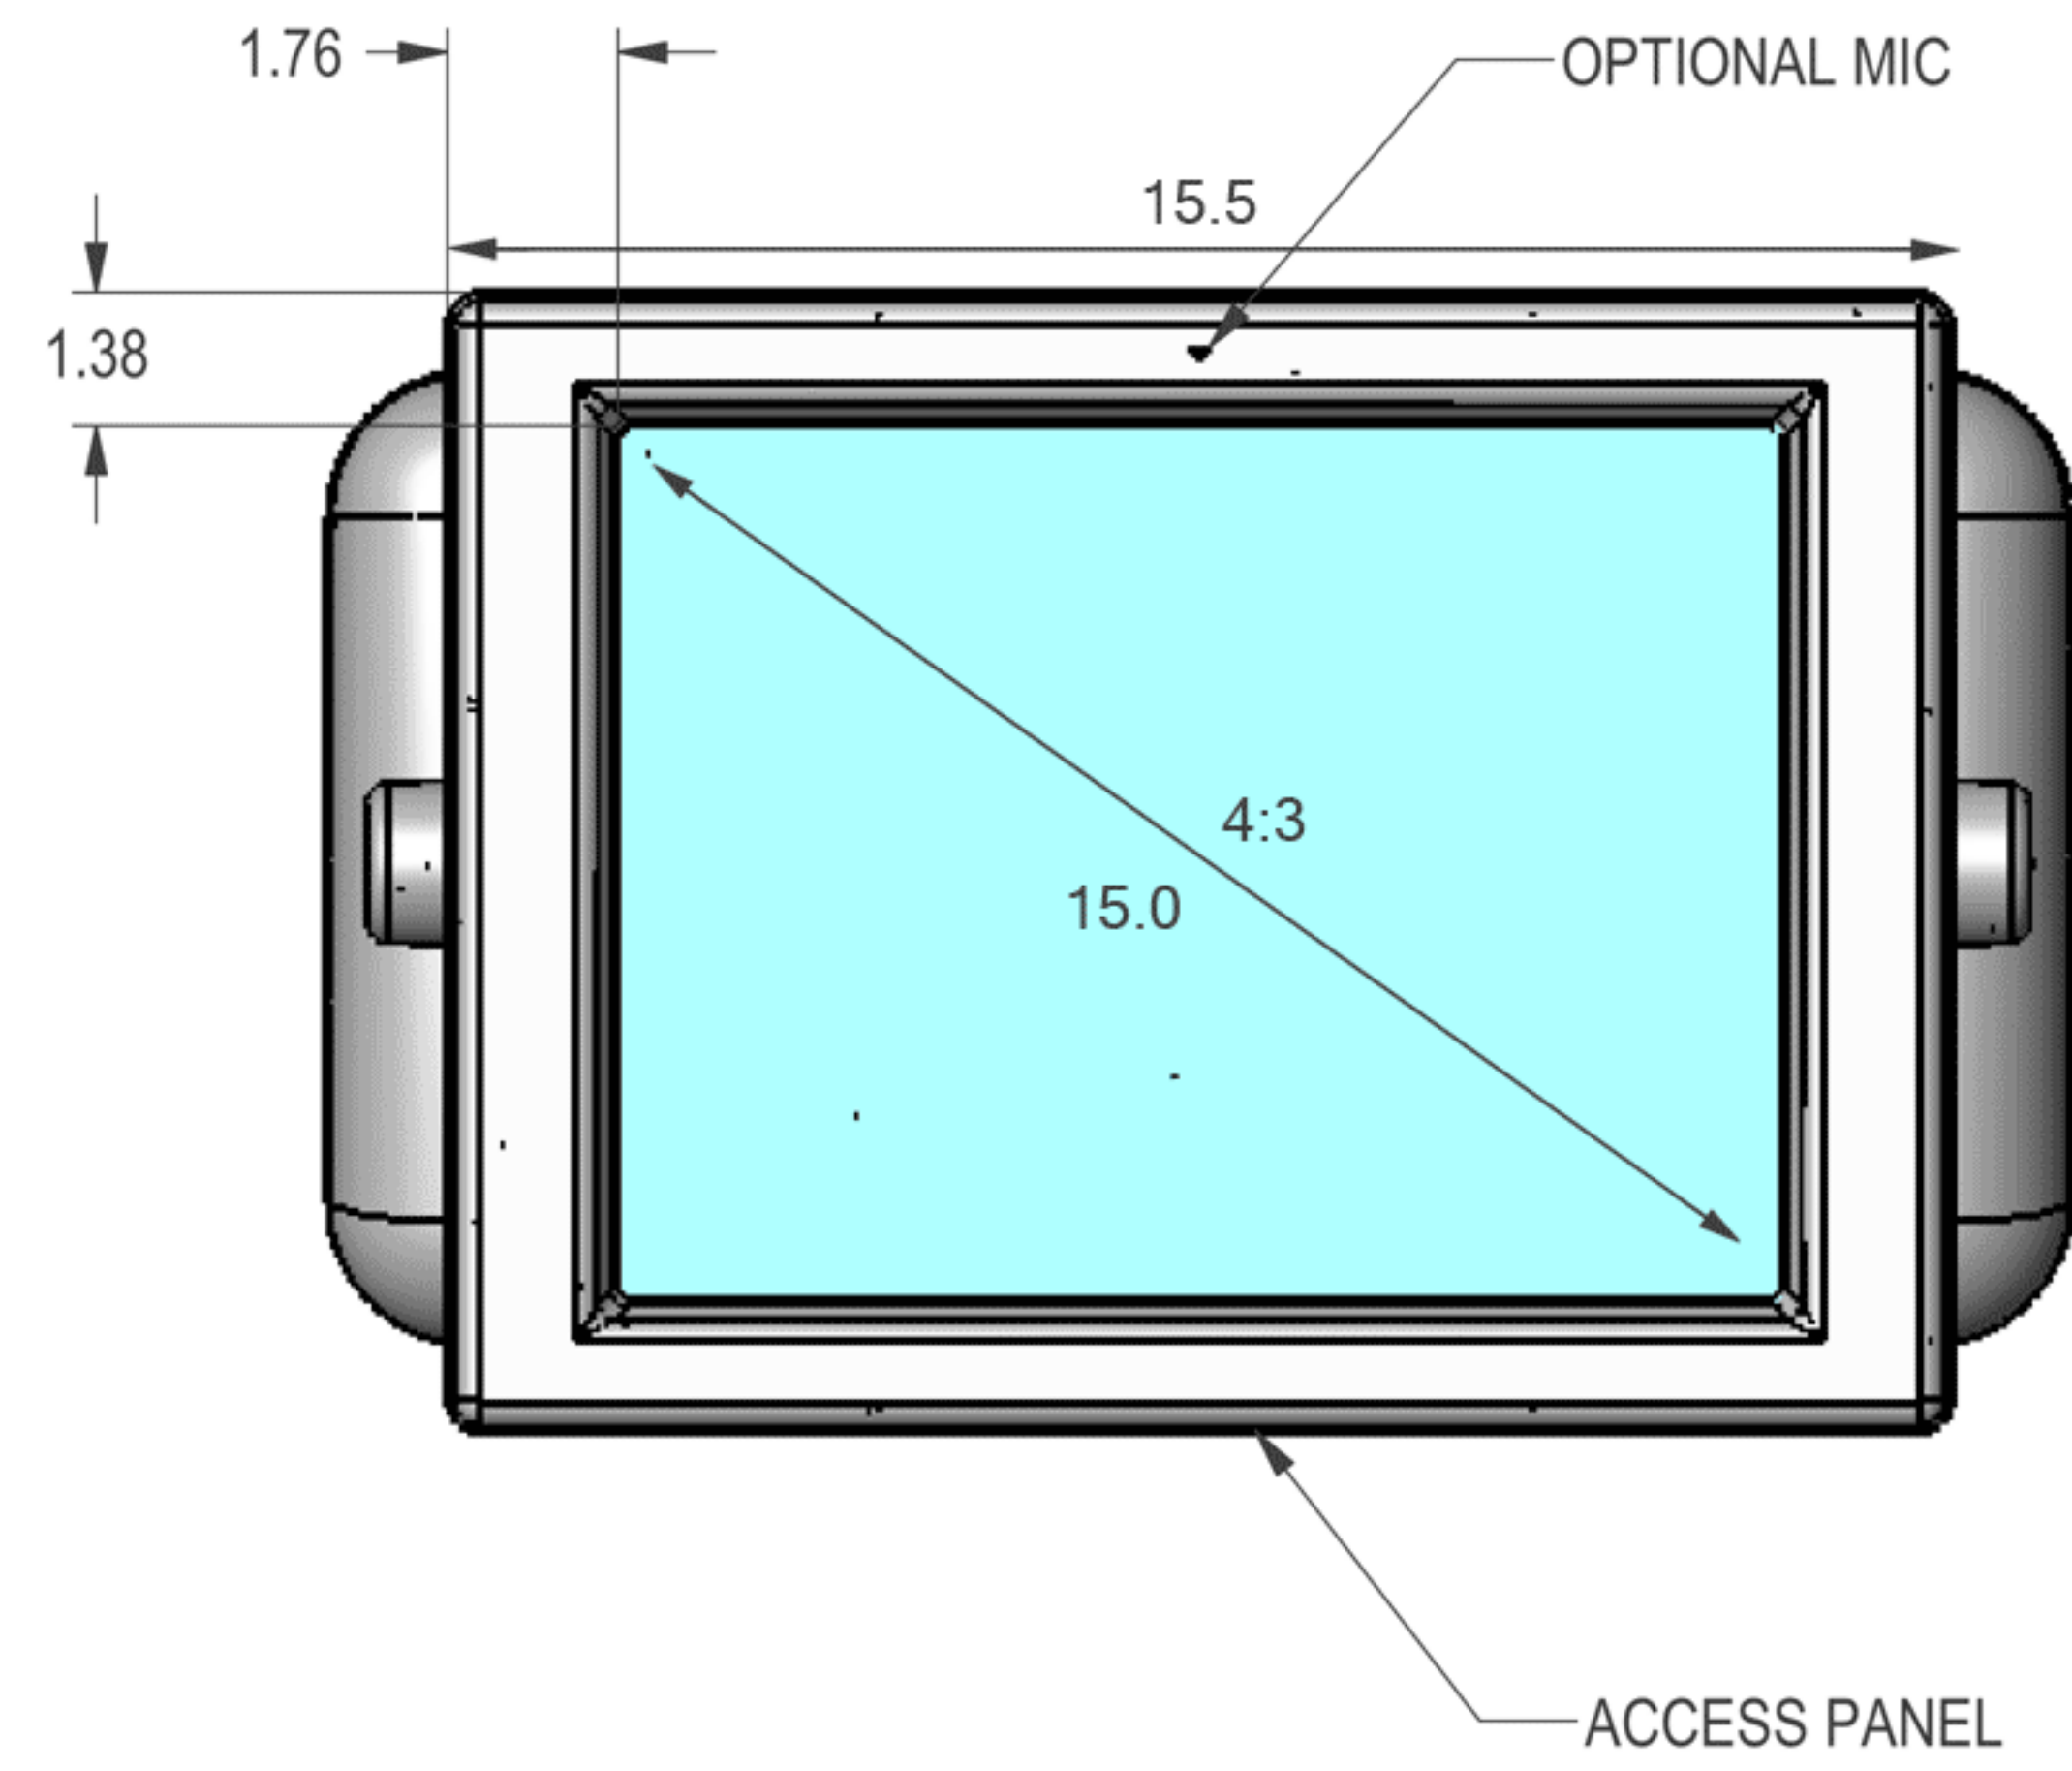

**15"**  
**WallStation Pro**

**19"**  
**WallStation Pro**

FRONT

SIDE

BACK

**SeePoint™**  
Interactive Kiosk Systems  
SeePoint.com 888-587-1777

TITLE			
WallStation Pro			
SIZE	PART NO.	DWG NO.	REV
C		SP061203-02	N/C
DO NOT SCALE/PRINT REDUCED			SCALE
			1=4

**22" WallStation Pro**

FRONT

SIDE

BACK

**24" WallStation Pro**

**SeePoint™**  
Interactive Kiosk Systems  
SeePoint.com 888-587-1777

TITLE			
WallStation Pro			
SIZE	PART NO.	DWG NO.	REV
C		SP061203-02	N/C
DO NOT SCALE/PRINT REDUCED			SCALE
			1=4