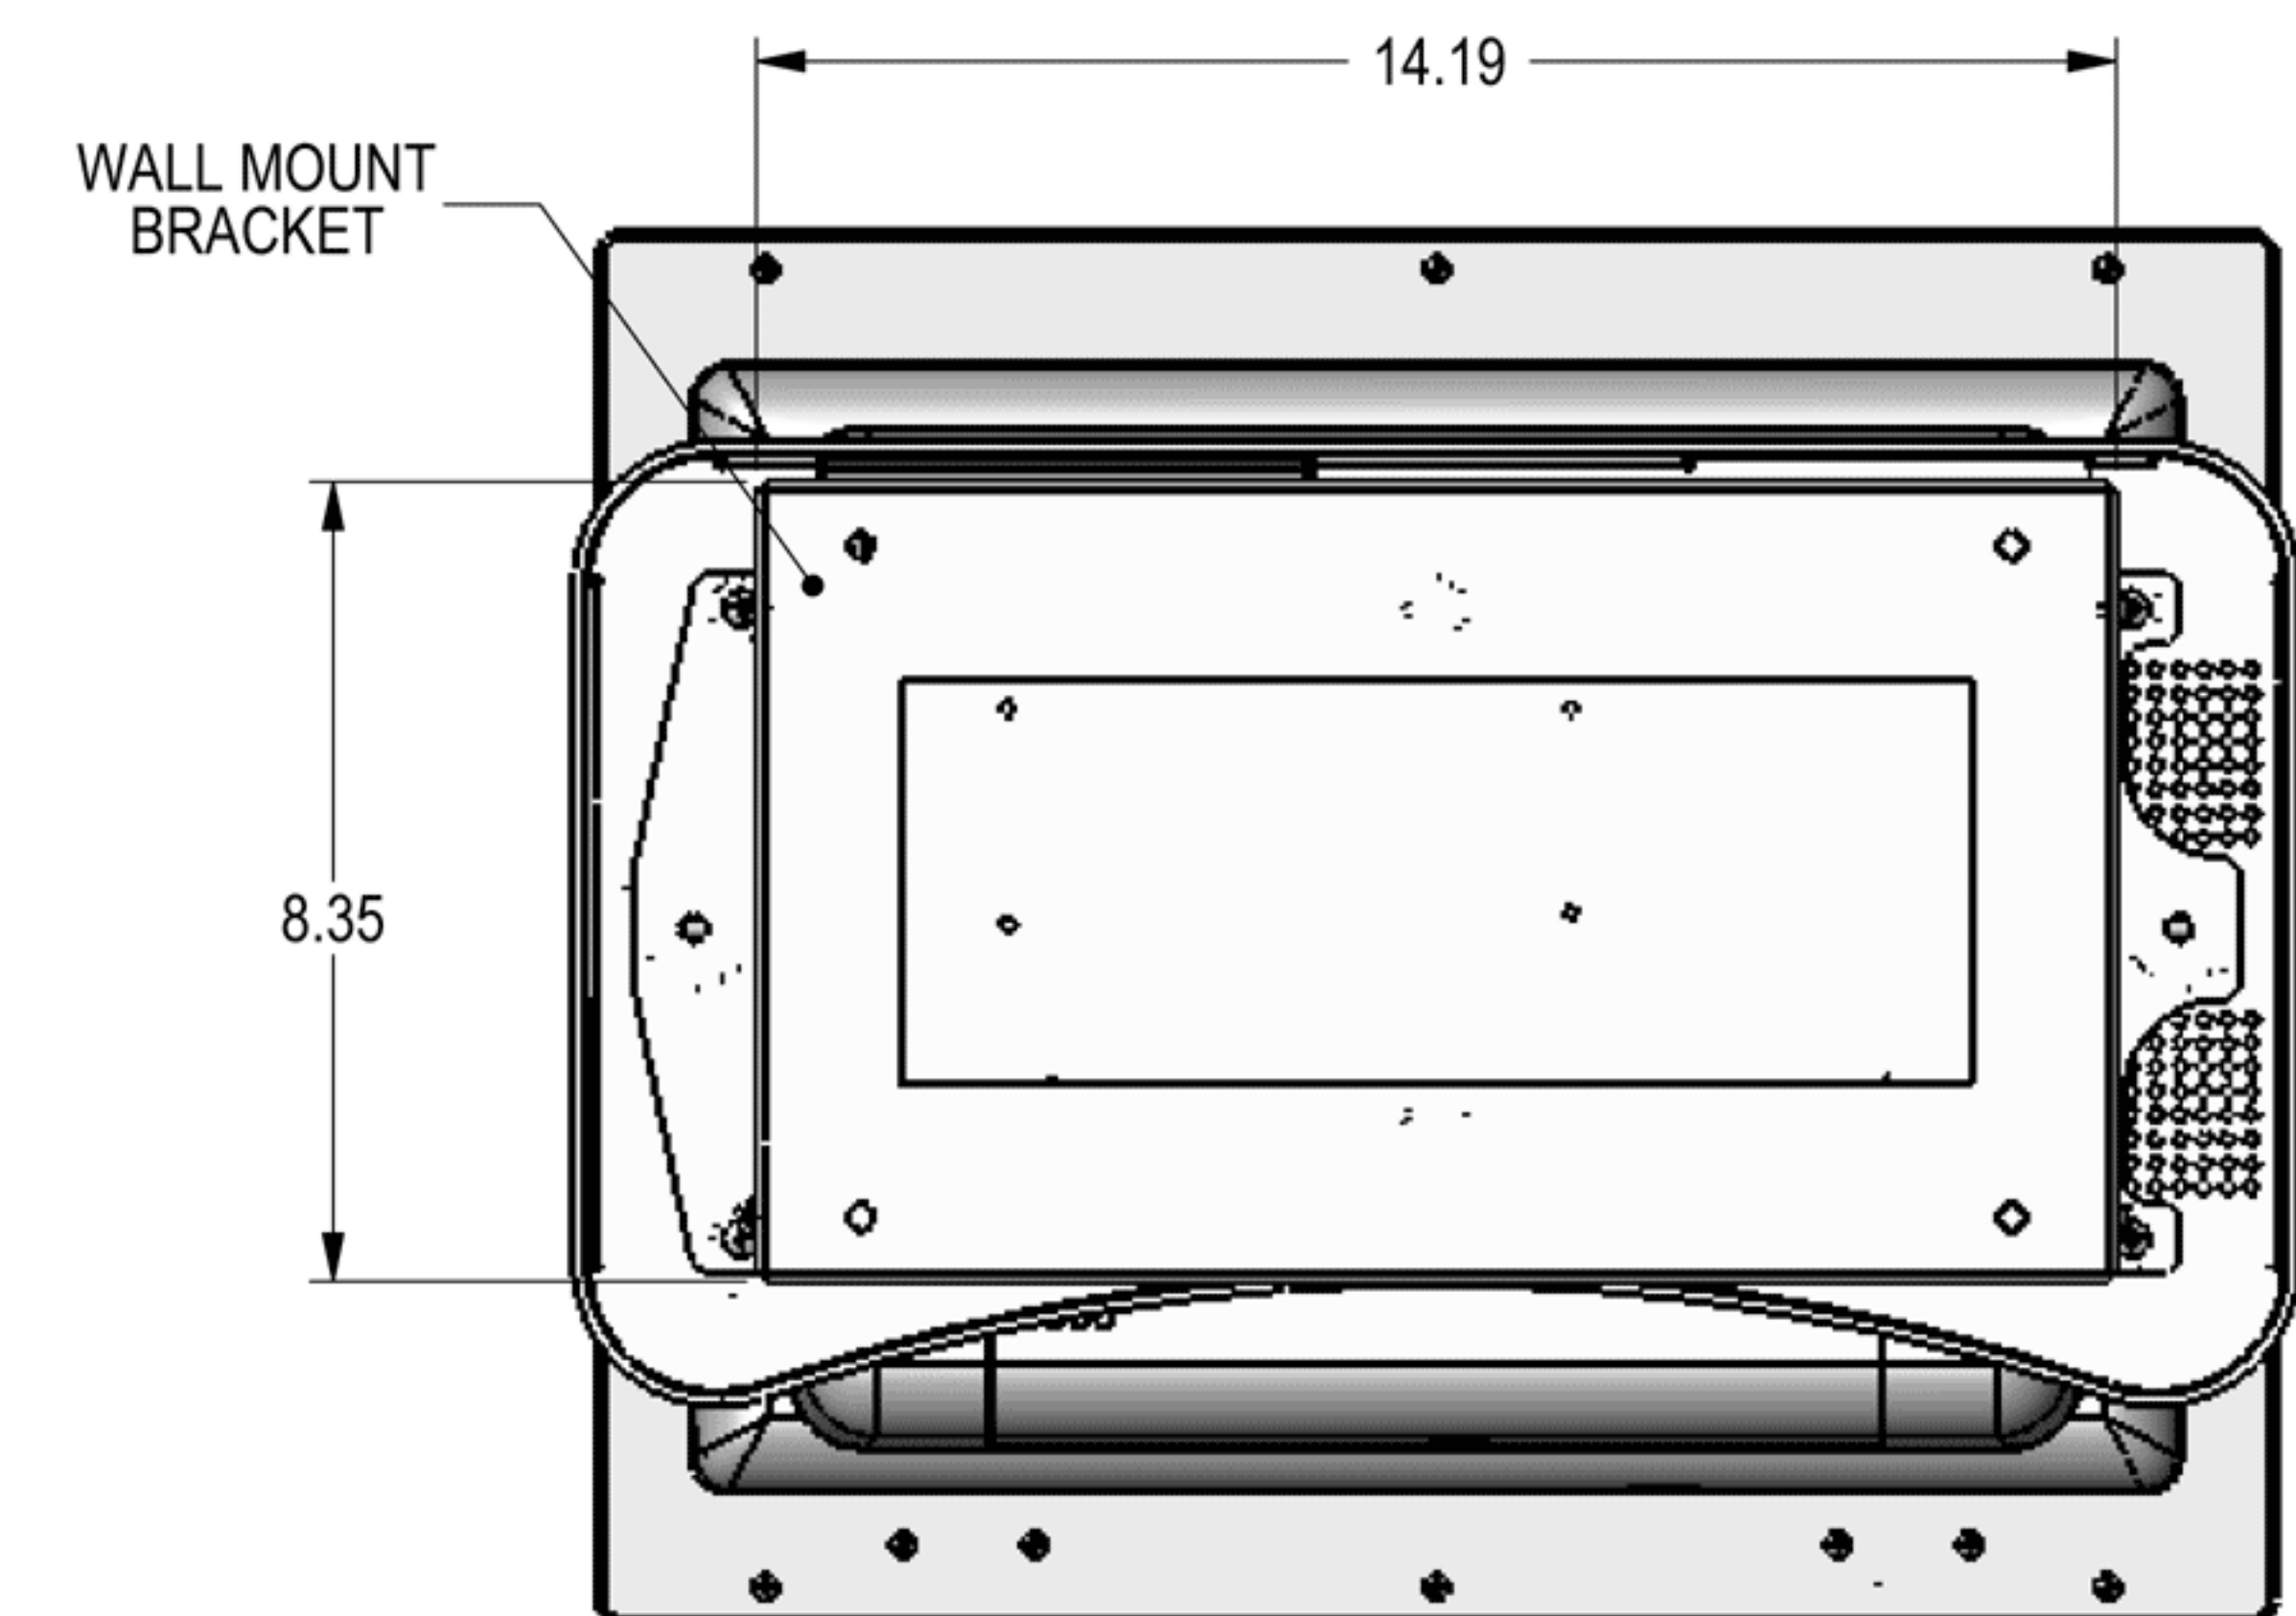

**15"**  
**WallStation Pro**

**19"**  
**WallStation Pro**

FRONT

SIDE

BACK

**SeePoint™**  
Interactive Kiosk Systems  
SeePoint.com 888-587-1777

TITLE			
WallStation Pro			
SIZE	PART NO.	DWG NO.	REV
C		SP061203-02	N/C
DO NOT SCALE/PRINT REDUCED			SCALE
			1=4

**22" WallStation Pro**

FRONT

SIDE

BACK

**24" WallStation Pro**

**SeePoint™**  
Interactive Kiosk Systems  
SeePoint.com 888-587-1777

TITLE			
WallStation Pro			
SIZE	PART NO.	DWG NO.	REV
C		SP061203-02	N/C
DO NOT SCALE/PRINT REDUCED			SCALE
			1=4