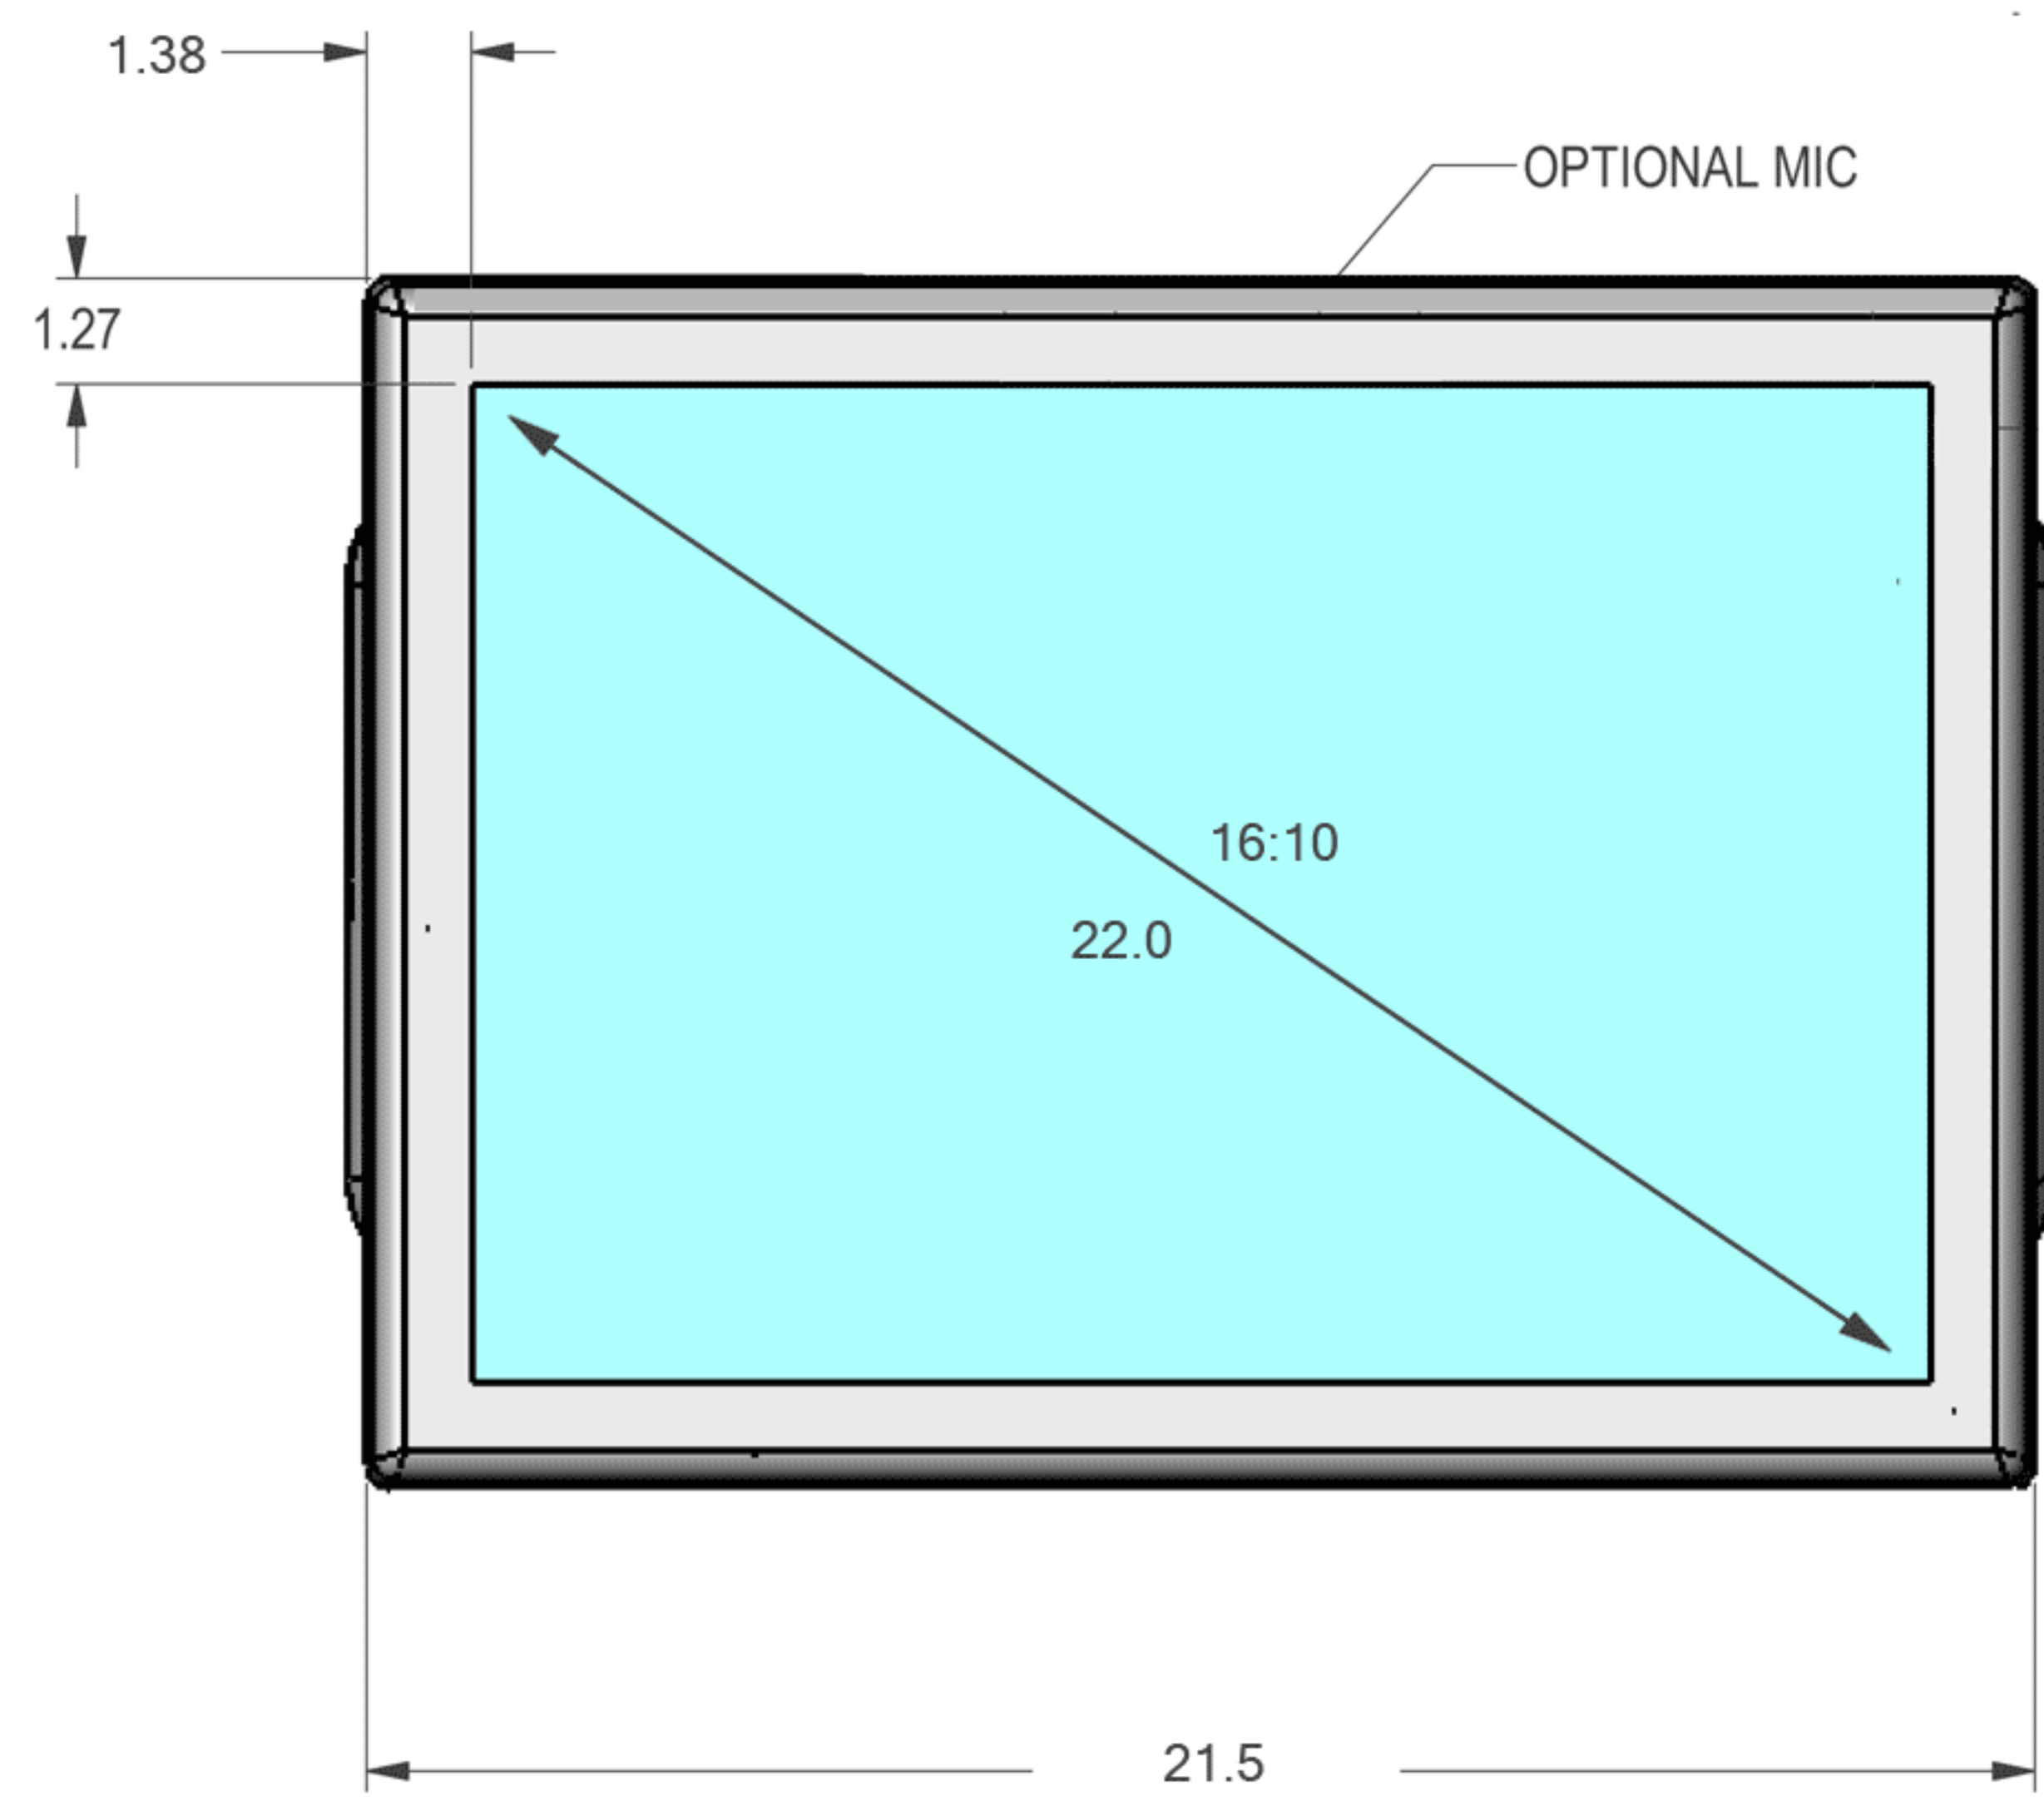

**15"**  
**WallStation Pro**

**19"**  
**WallStation Pro**

FRONT

SIDE

BACK

**SeePoint™**  
Interactive Kiosk Systems  
SeePoint.com 888-587-1777

TITLE			
WallStation Pro			
SIZE	PART NO.	DWG NO.	REV
C		SP061203-02	N/C
DO NOT SCALE/PRINT REDUCED			SCALE
			1=4

**22" WallStation Pro**

FRONT

SIDE

BACK

**24" WallStation Pro**

**SeePoint™**  
Interactive Kiosk Systems  
SeePoint.com 888-587-1777

TITLE			
WallStation Pro			
SIZE	PART NO.	DWG NO.	REV
C		SP061203-02	N/C
DO NOT SCALE/PRINT REDUCED			SCALE
			1=4