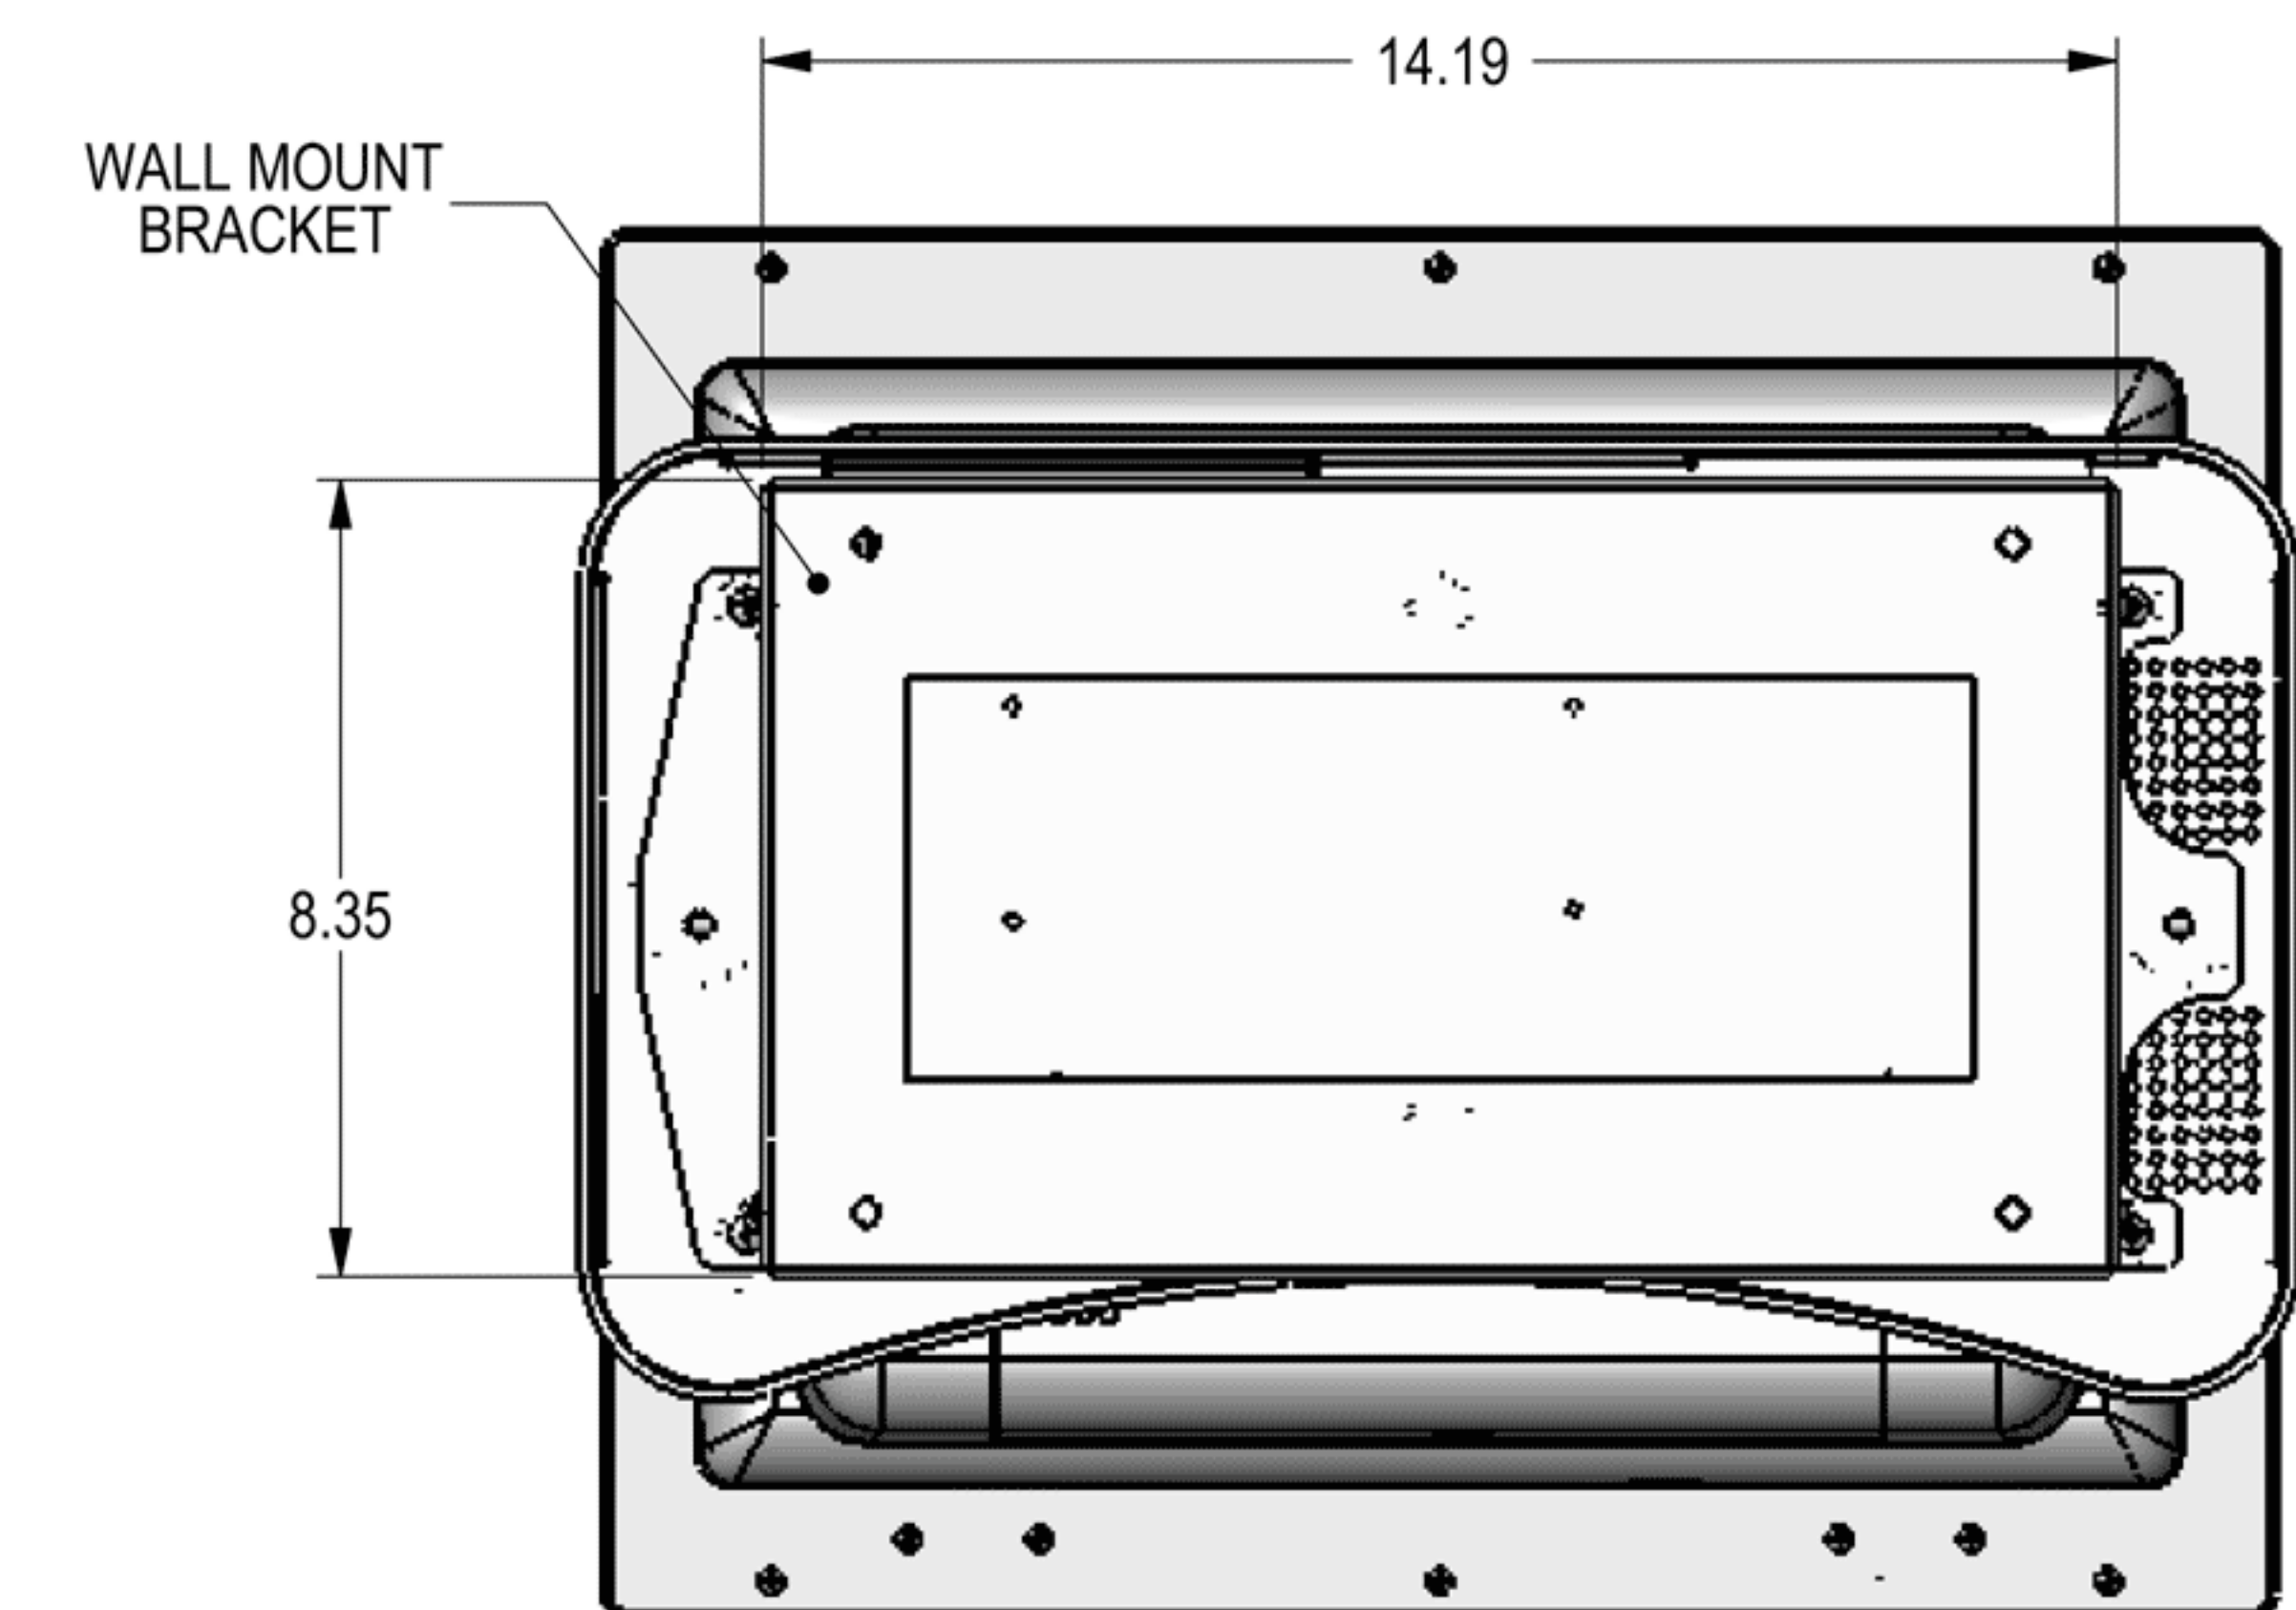

**22" WallStation Pro**

FRONT

SIDE

BACK

**24" WallStation Pro**

**SeePoint™**  
Interactive Kiosk Systems  
SeePoint.com 888-587-1777

TITLE			
WallStation Pro			
SIZE	PART NO.	DWG NO.	REV
C		SP061203-02	N/C
DO NOT SCALE/PRINT REDUCED			SCALE
			1=4