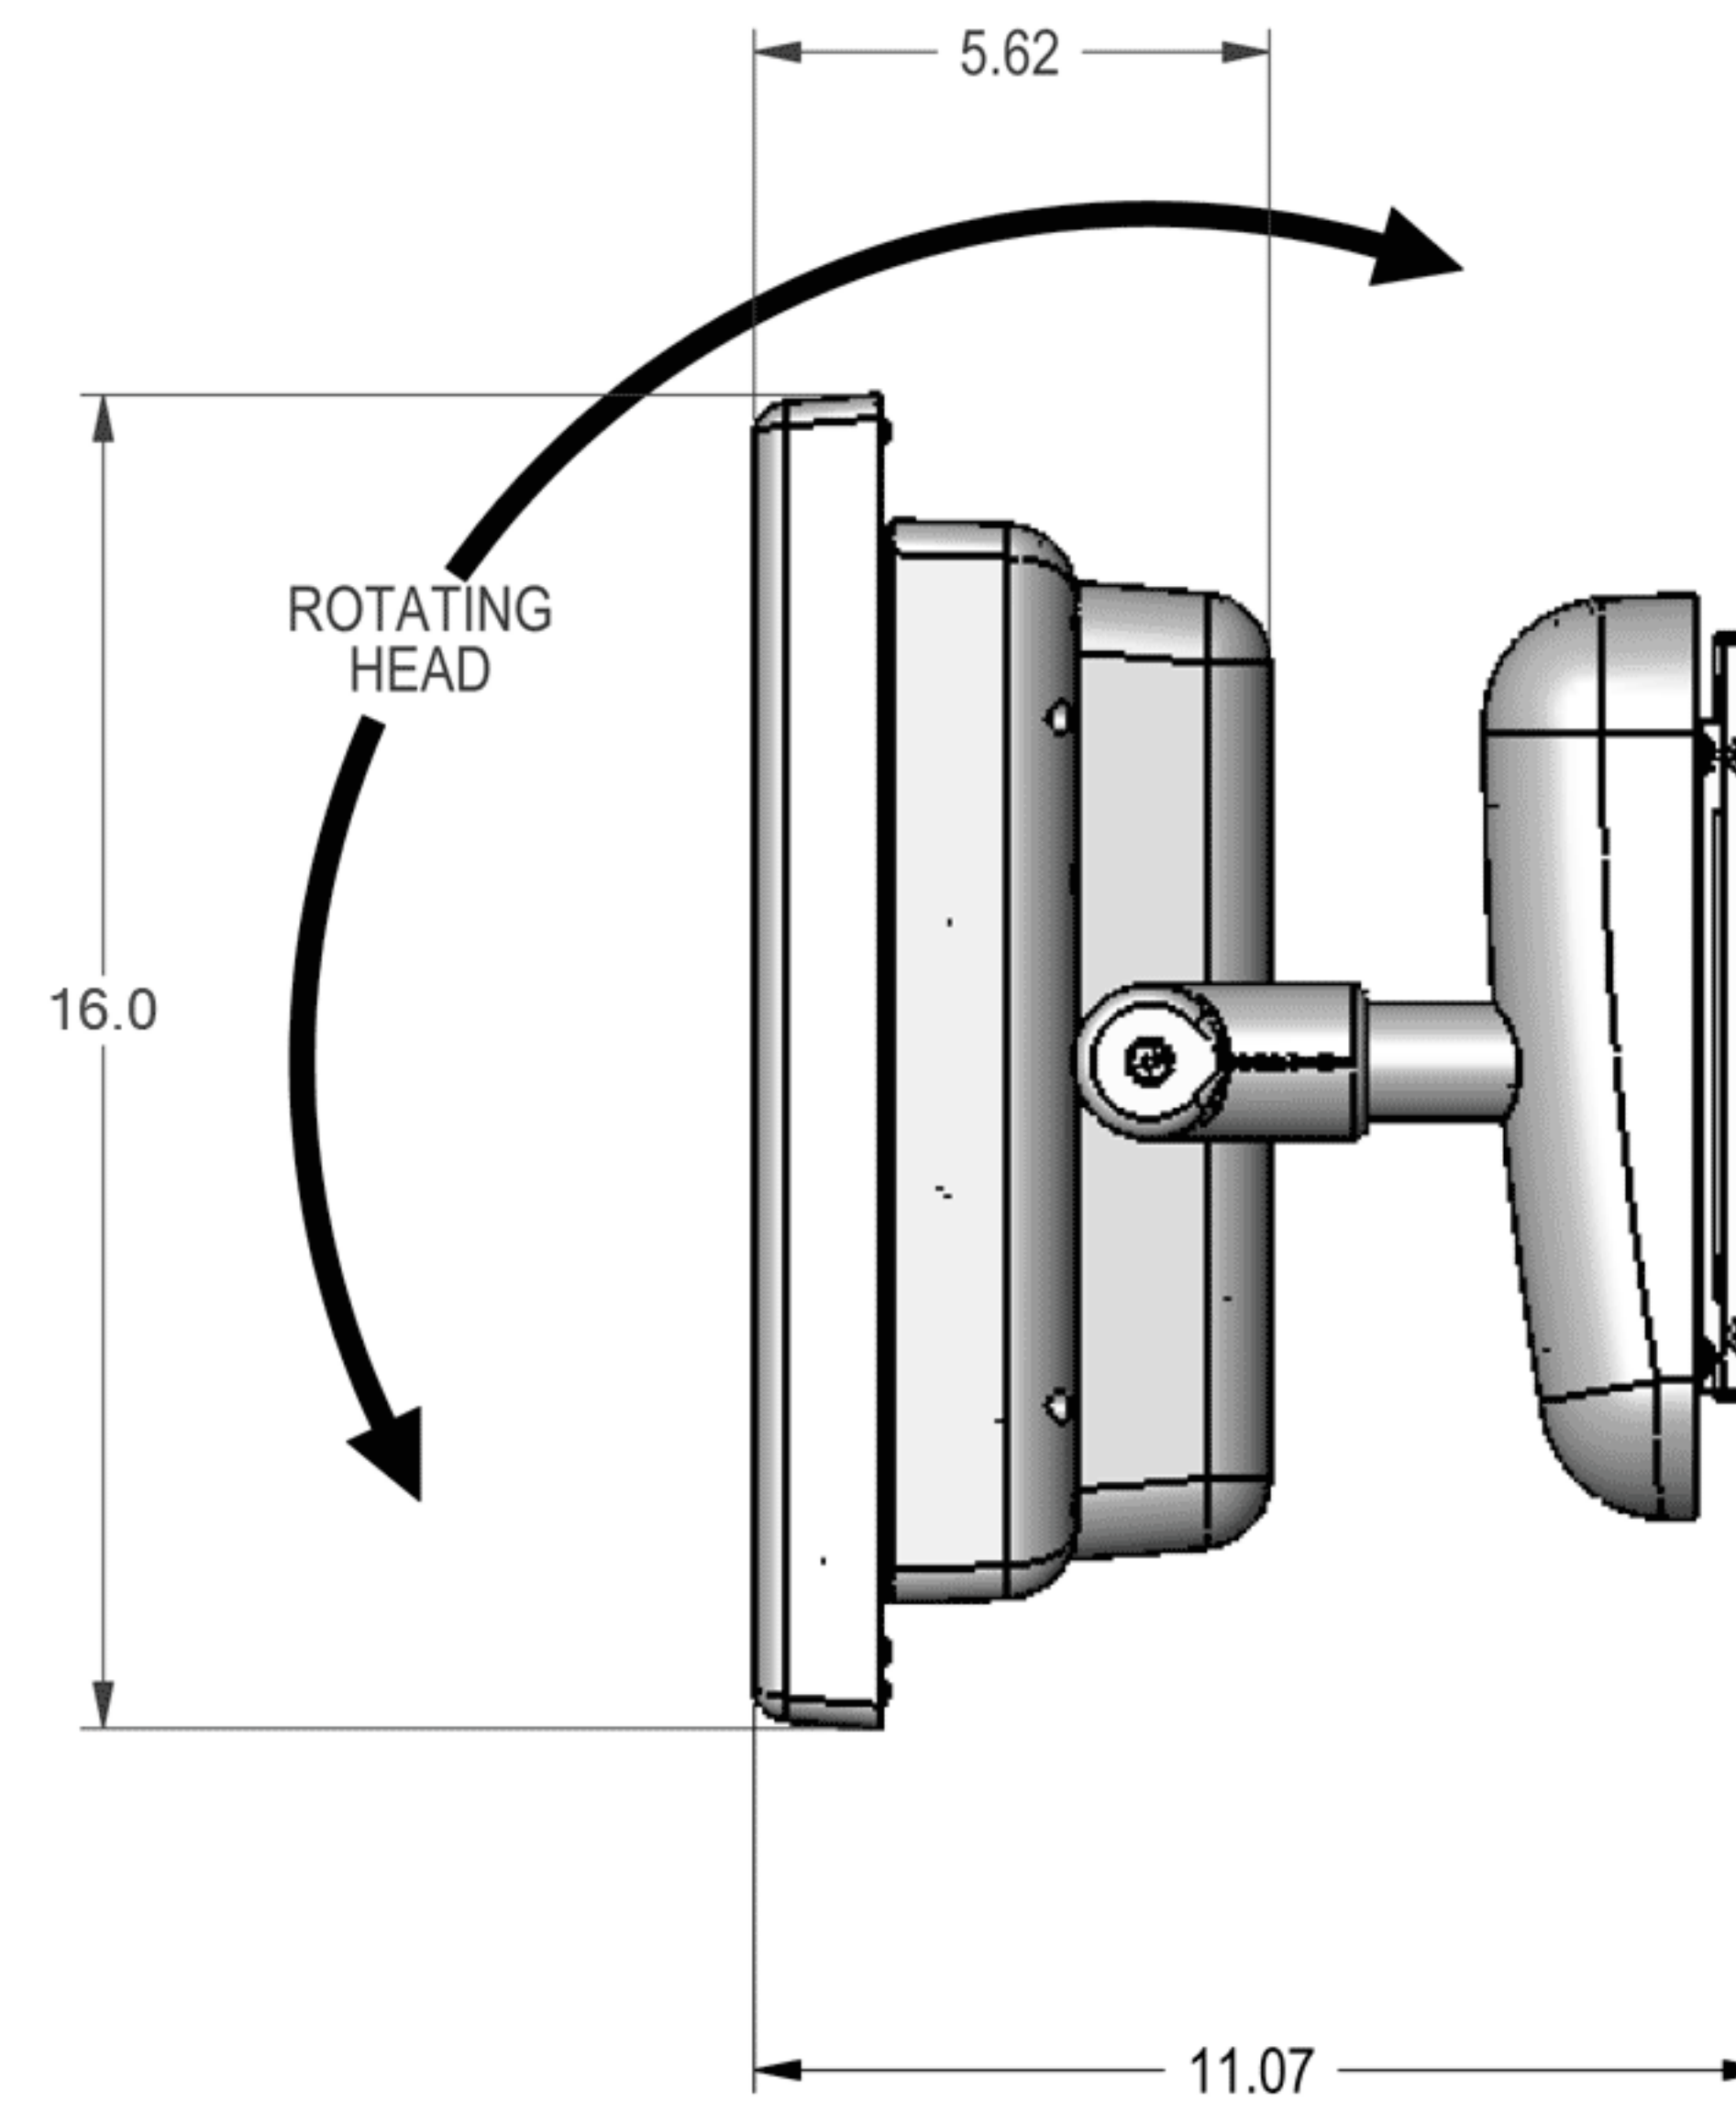

**15"**  
**WallStation Pro**

**19"**  
**WallStation Pro**

FRONT

SIDE

BACK

**SeePoint™**  
Interactive Kiosk Systems  
SeePoint.com 888-587-1777

TITLE			
WallStation Pro			
SIZE	PART NO.	DWG NO.	REV
C		SP061203-02	N/C
DO NOT SCALE/PRINT REDUCED			SCALE
			1=4

**22" WallStation Pro**

FRONT

SIDE

BACK

**24" WallStation Pro**

**SeePoint™**  
Interactive Kiosk Systems  
SeePoint.com 888-587-1777

TITLE			
WallStation Pro			
SIZE	PART NO.	DWG NO.	REV
C		SP061203-02	N/C
DO NOT SCALE/PRINT REDUCED			SCALE
			1=4