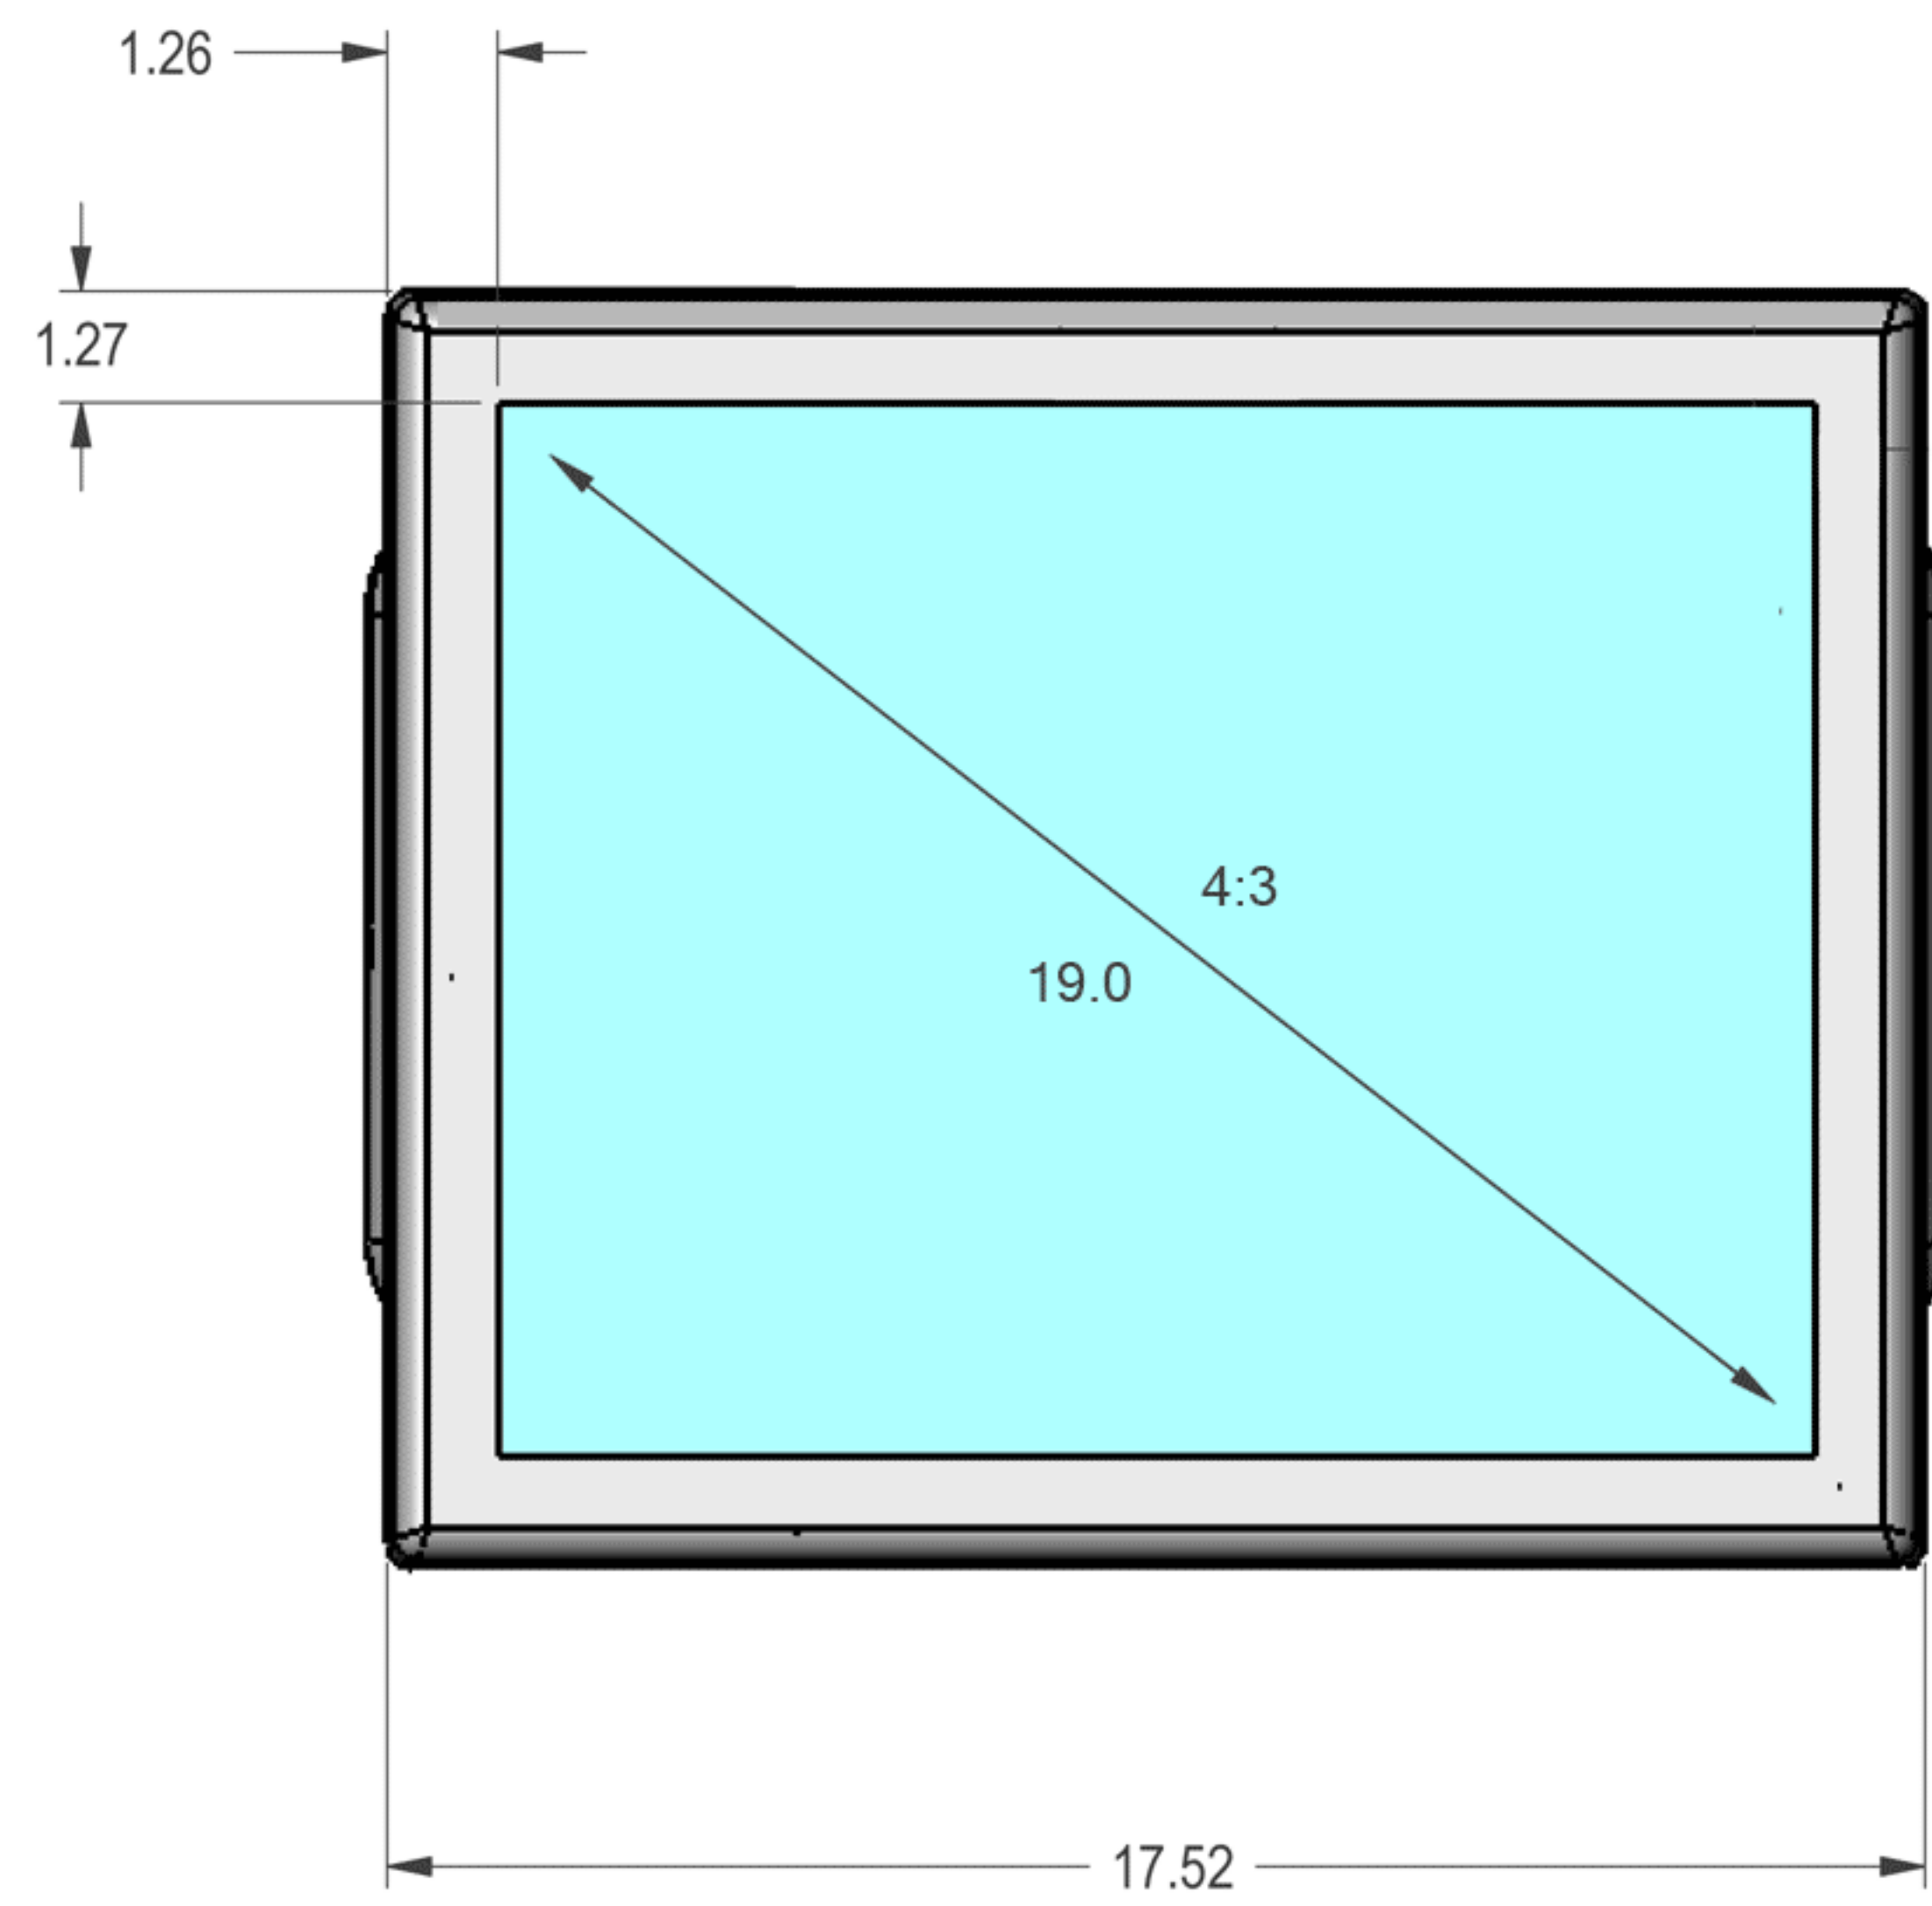

**15"**  
**WallStation Pro**

**19"**  
**WallStation Pro**

FRONT

SIDE

BACK

**SeePoint™**  
Interactive Kiosk Systems  
SeePoint.com 888-587-1777

TITLE			
WallStation Pro			
SIZE	PART NO.	DWG NO.	REV
C		SP061203-02	N/C
DO NOT SCALE/PRINT REDUCED			SCALE
			1=4

**22" WallStation Pro**

FRONT

SIDE

BACK

**24" WallStation Pro**

**SeePoint™**  
Interactive Kiosk Systems  
SeePoint.com 888-587-1777

TITLE			
WallStation Pro			
SIZE	PART NO.	DWG NO.	REV
C		SP061203-02	N/C
DO NOT SCALE/PRINT REDUCED			SCALE
			1=4