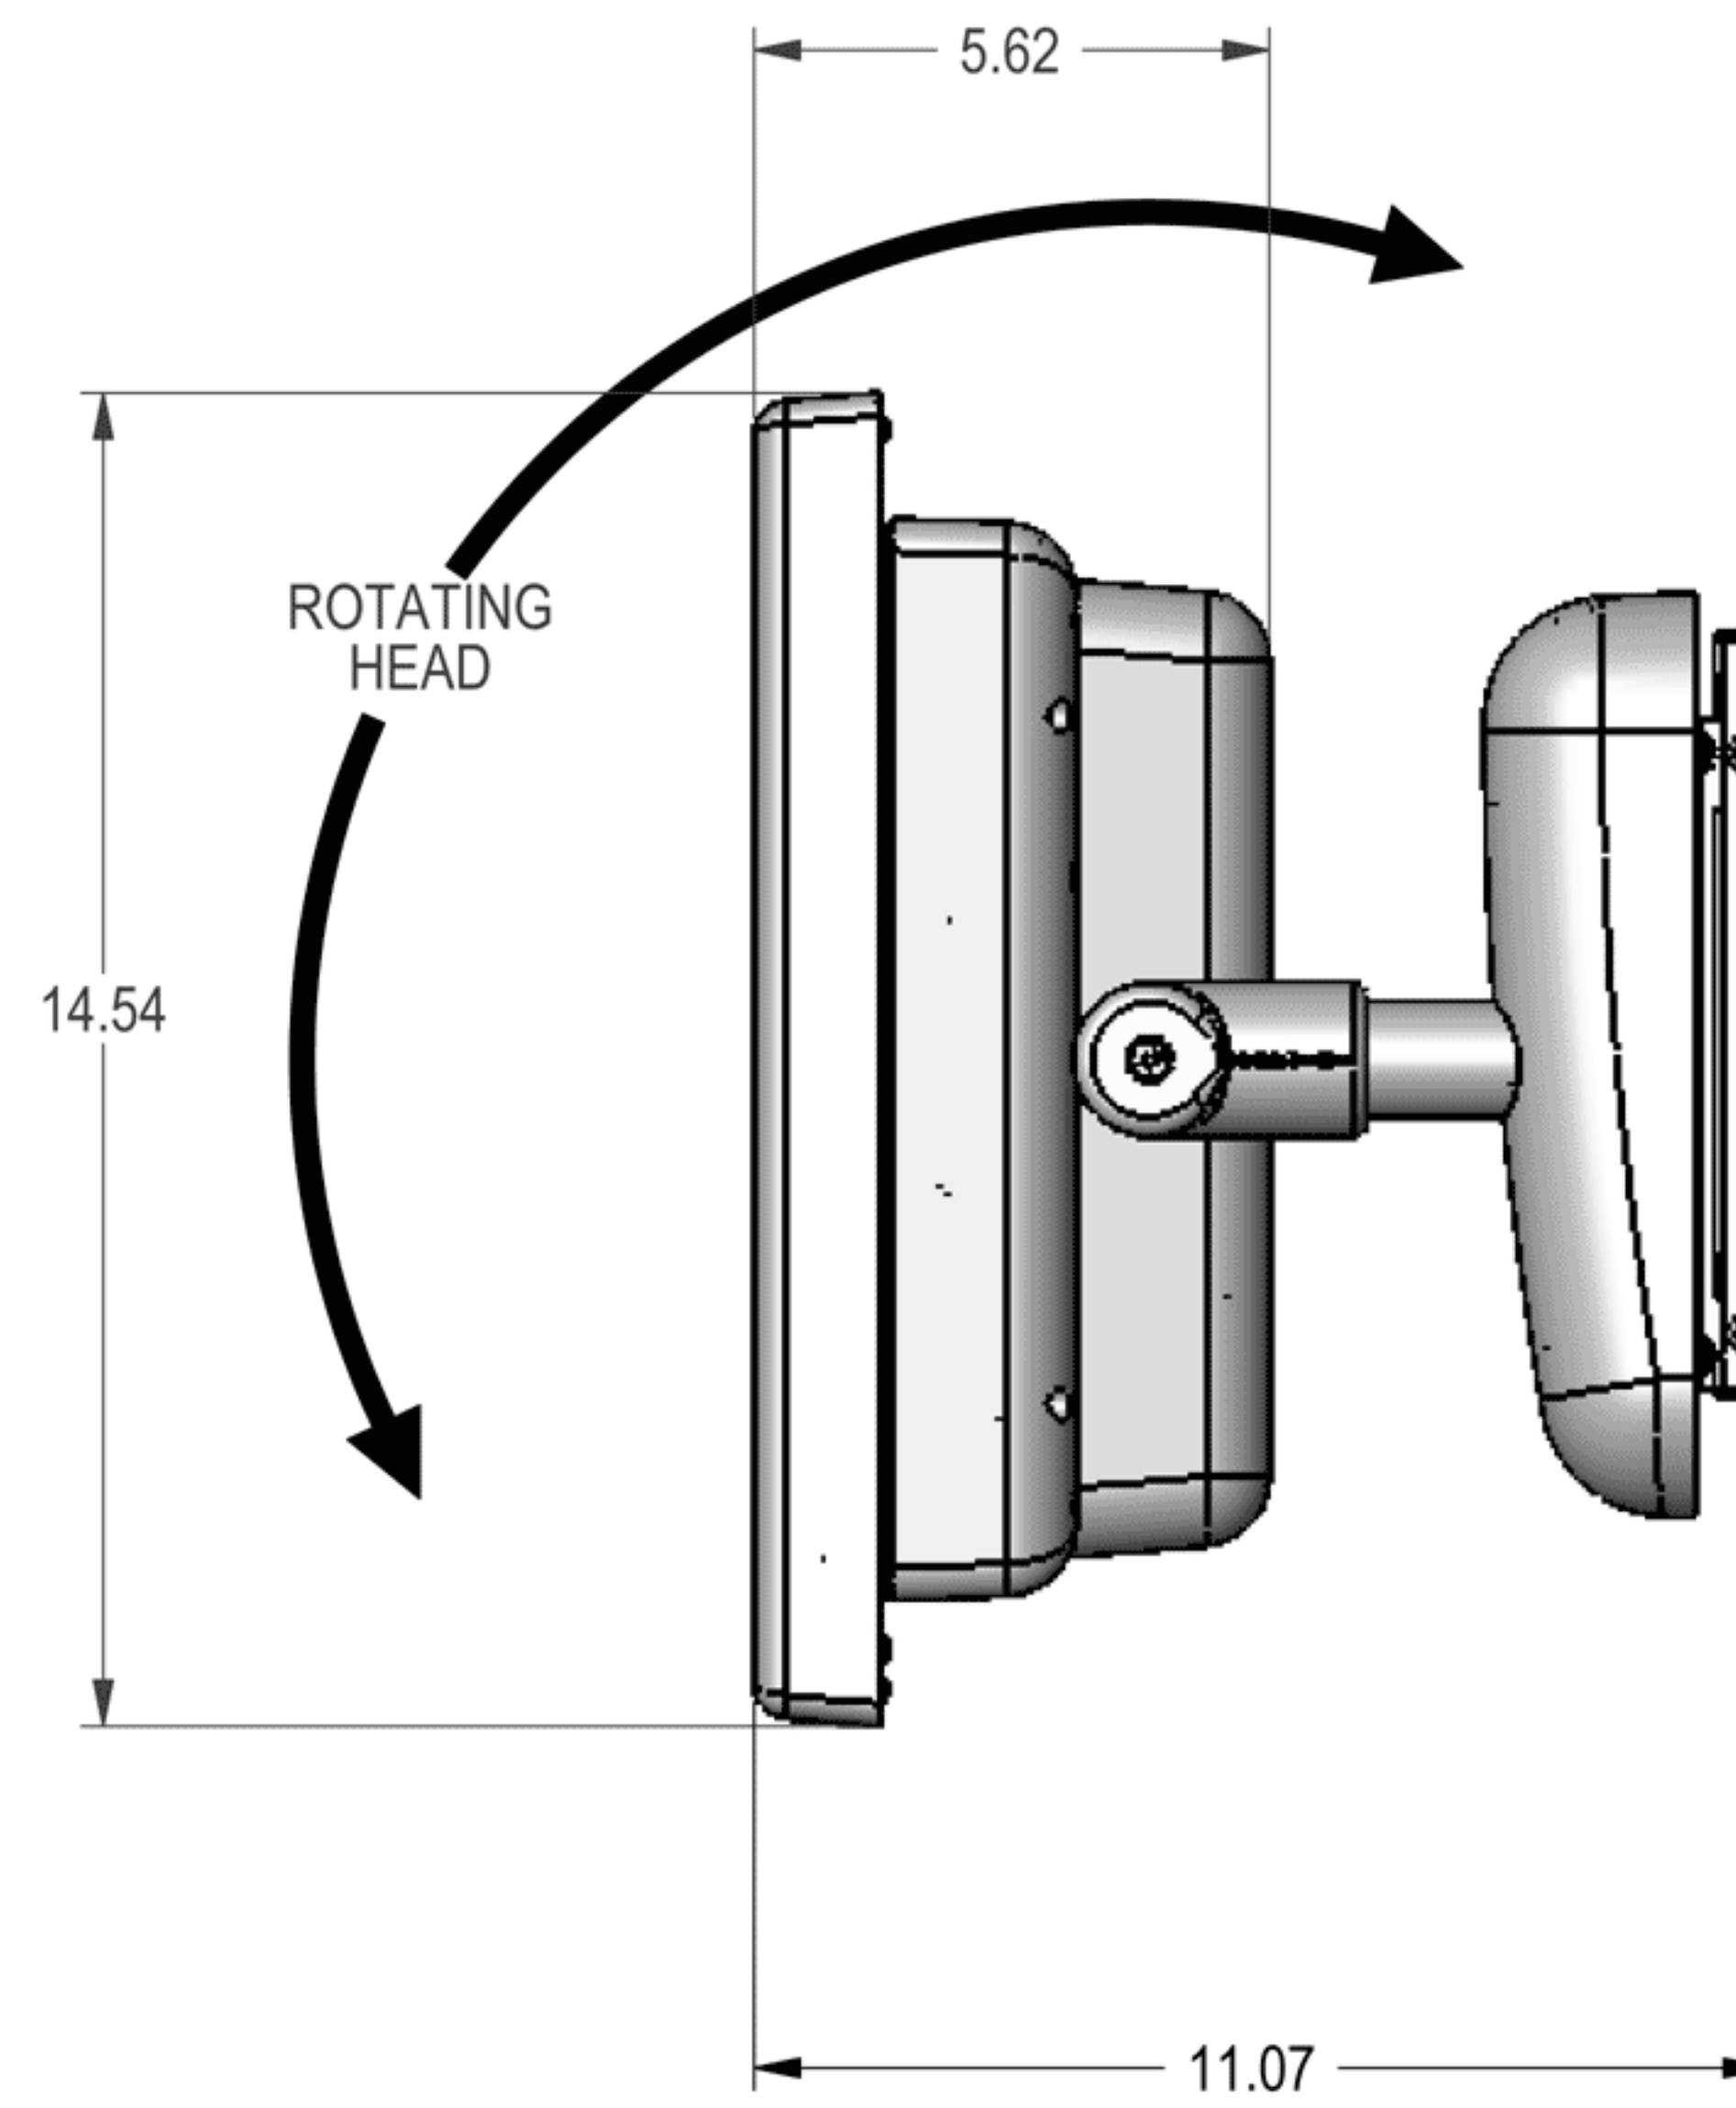

**15"**  
**WallStation Pro**

**19"**  
**WallStation Pro**

FRONT

SIDE

BACK

**SeePoint™**  
Interactive Kiosk Systems  
SeePoint.com 888-587-1777

TITLE			
WallStation Pro			
SIZE	PART NO.	DWG NO.	REV
C		SP061203-02	N/C
DO NOT SCALE/PRINT REDUCED			SCALE
			1=4

**22" WallStation Pro**

FRONT

SIDE

BACK

**24" WallStation Pro**

**SeePoint™**  
Interactive Kiosk Systems  
SeePoint.com 888-587-1777

TITLE			
WallStation Pro			
SIZE	PART NO.	DWG NO.	REV
C		SP061203-02	N/C
DO NOT SCALE/PRINT REDUCED			SCALE
			1=4