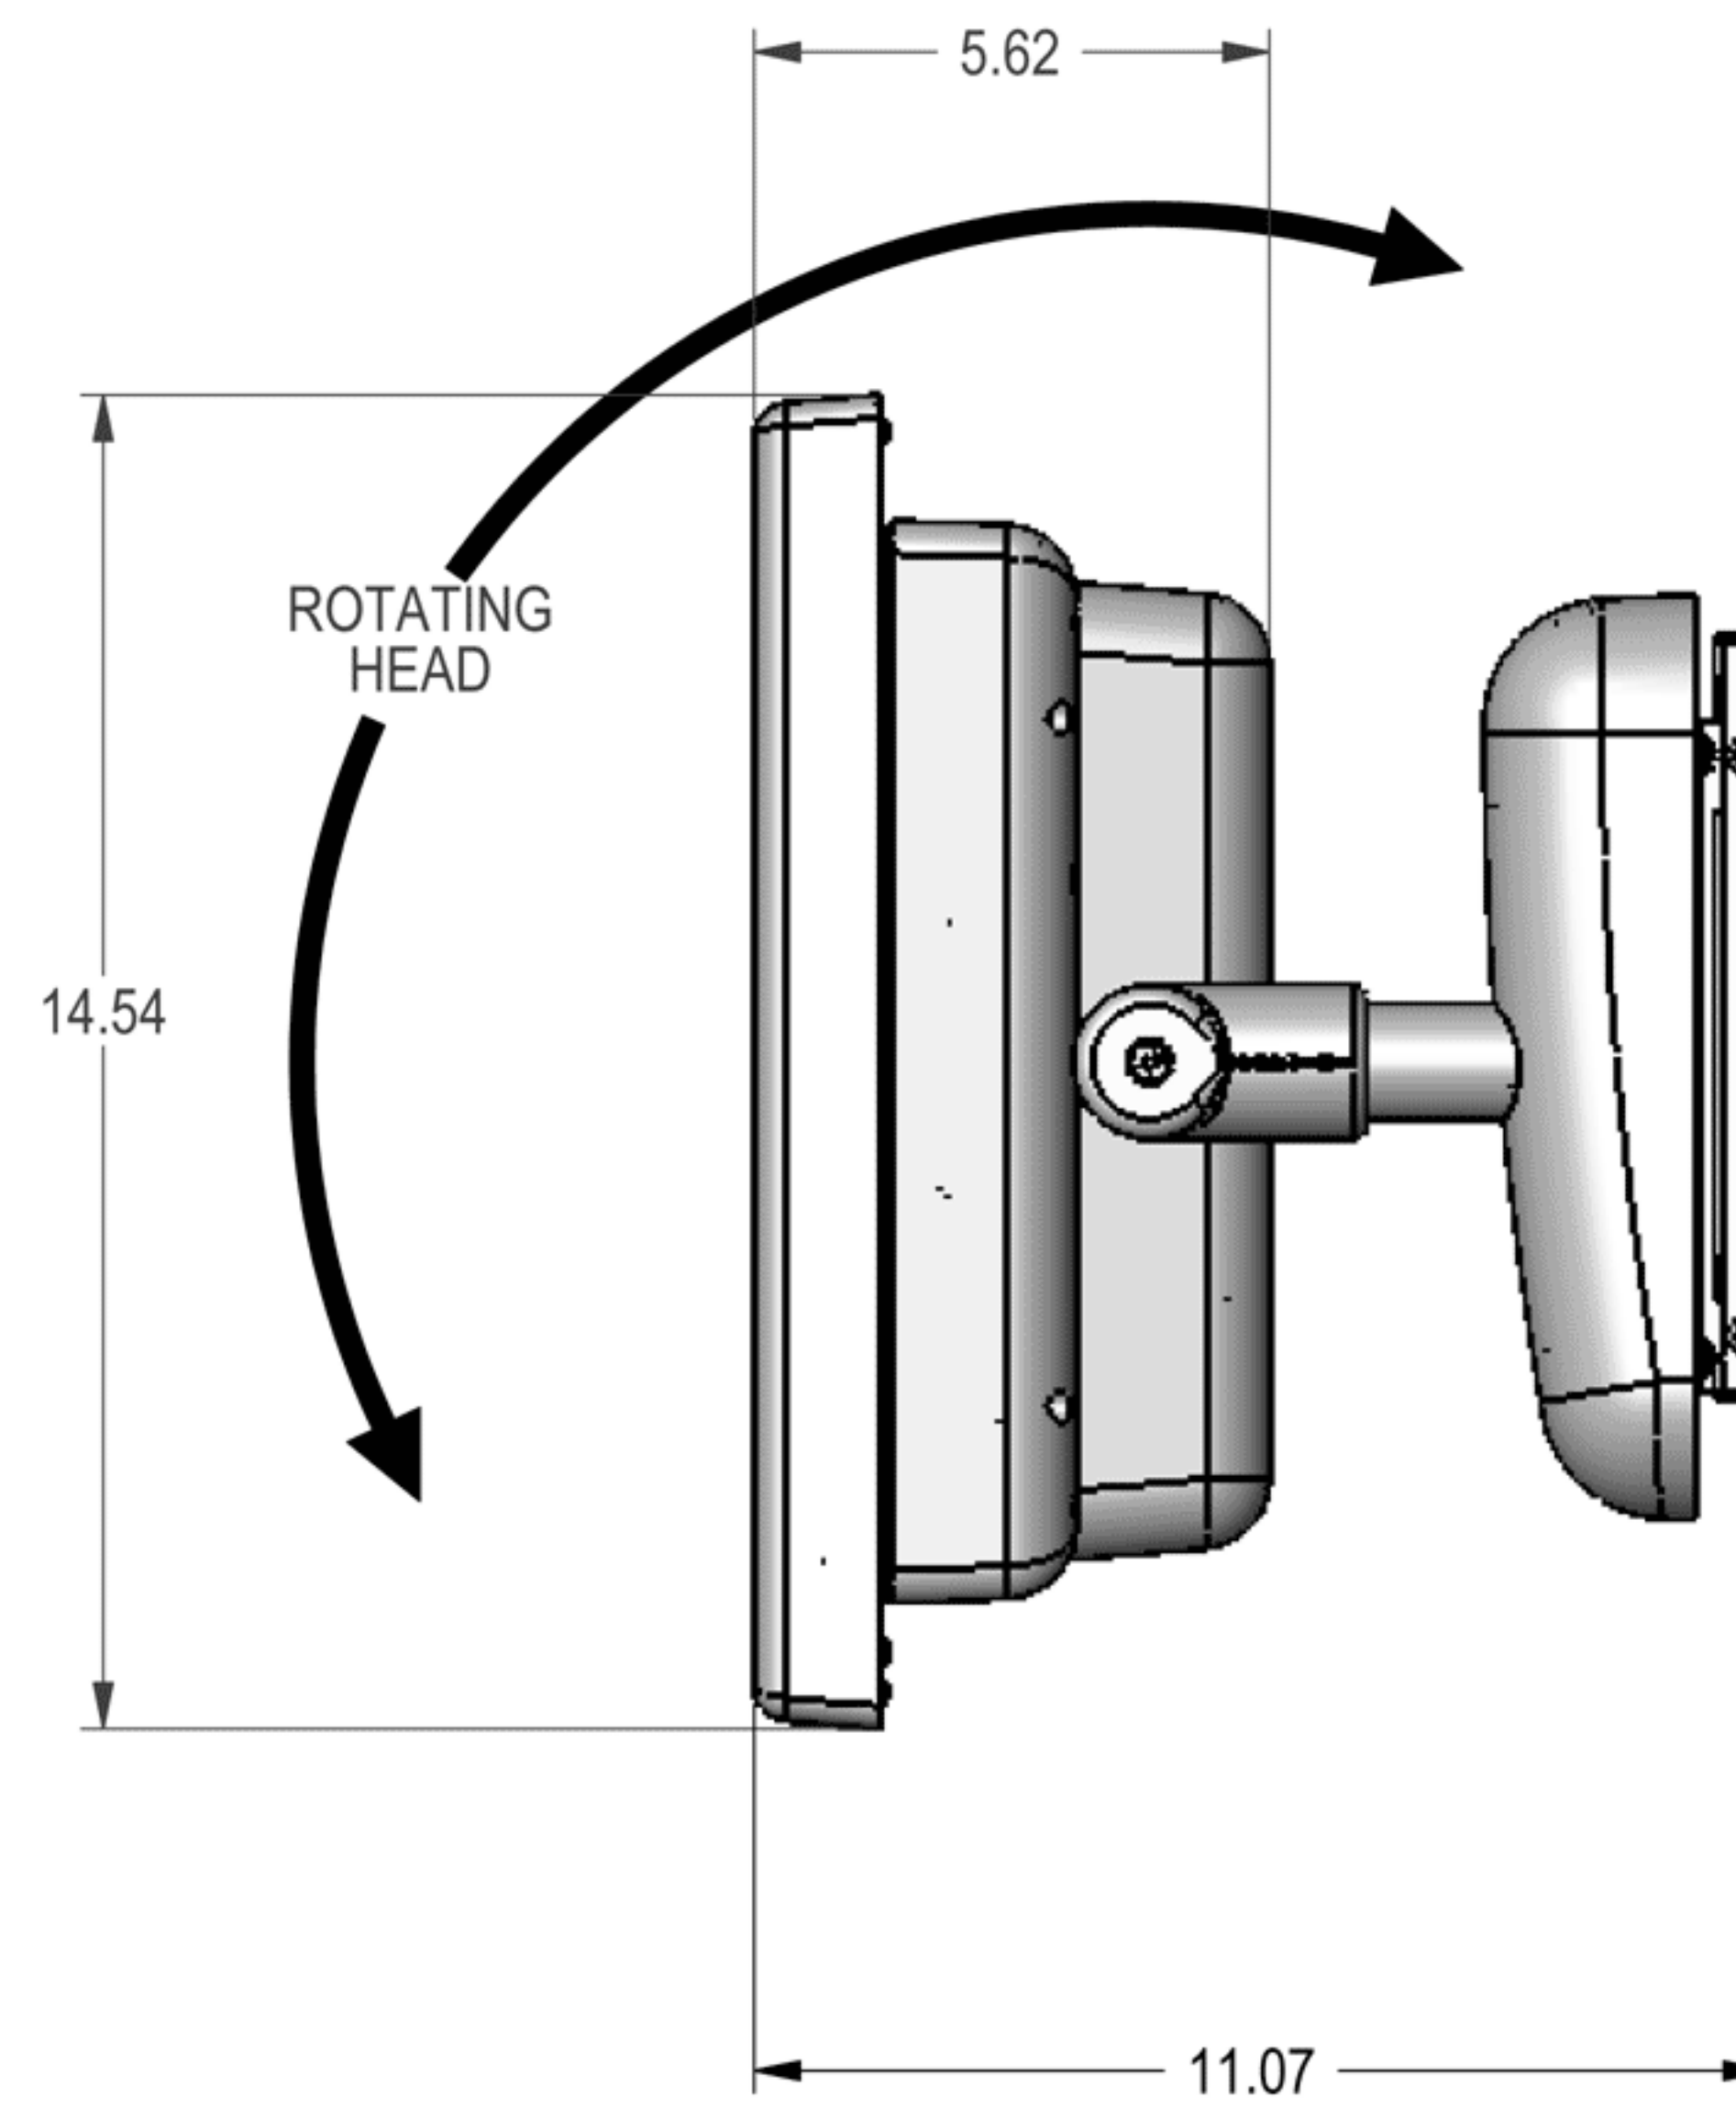

**15"**  
**WallStation Pro**

**19"**  
**WallStation Pro**

FRONT

SIDE

BACK

**SeePoint™**  
Interactive Kiosk Systems  
SeePoint.com 888-587-1777

TITLE			
WallStation Pro			
SIZE	PART NO.	DWG NO.	REV
C		SP061203-02	N/C
DO NOT SCALE/PRINT REDUCED			SCALE
			1=4

**22" WallStation Pro**

FRONT

SIDE

BACK

**24" WallStation Pro**

**SeePoint™**  
Interactive Kiosk Systems  
SeePoint.com 888-587-1777

TITLE			
WallStation Pro			
SIZE	PART NO.	DWG NO.	REV
C		SP061203-02	N/C
DO NOT SCALE/PRINT REDUCED			SCALE
			1=4