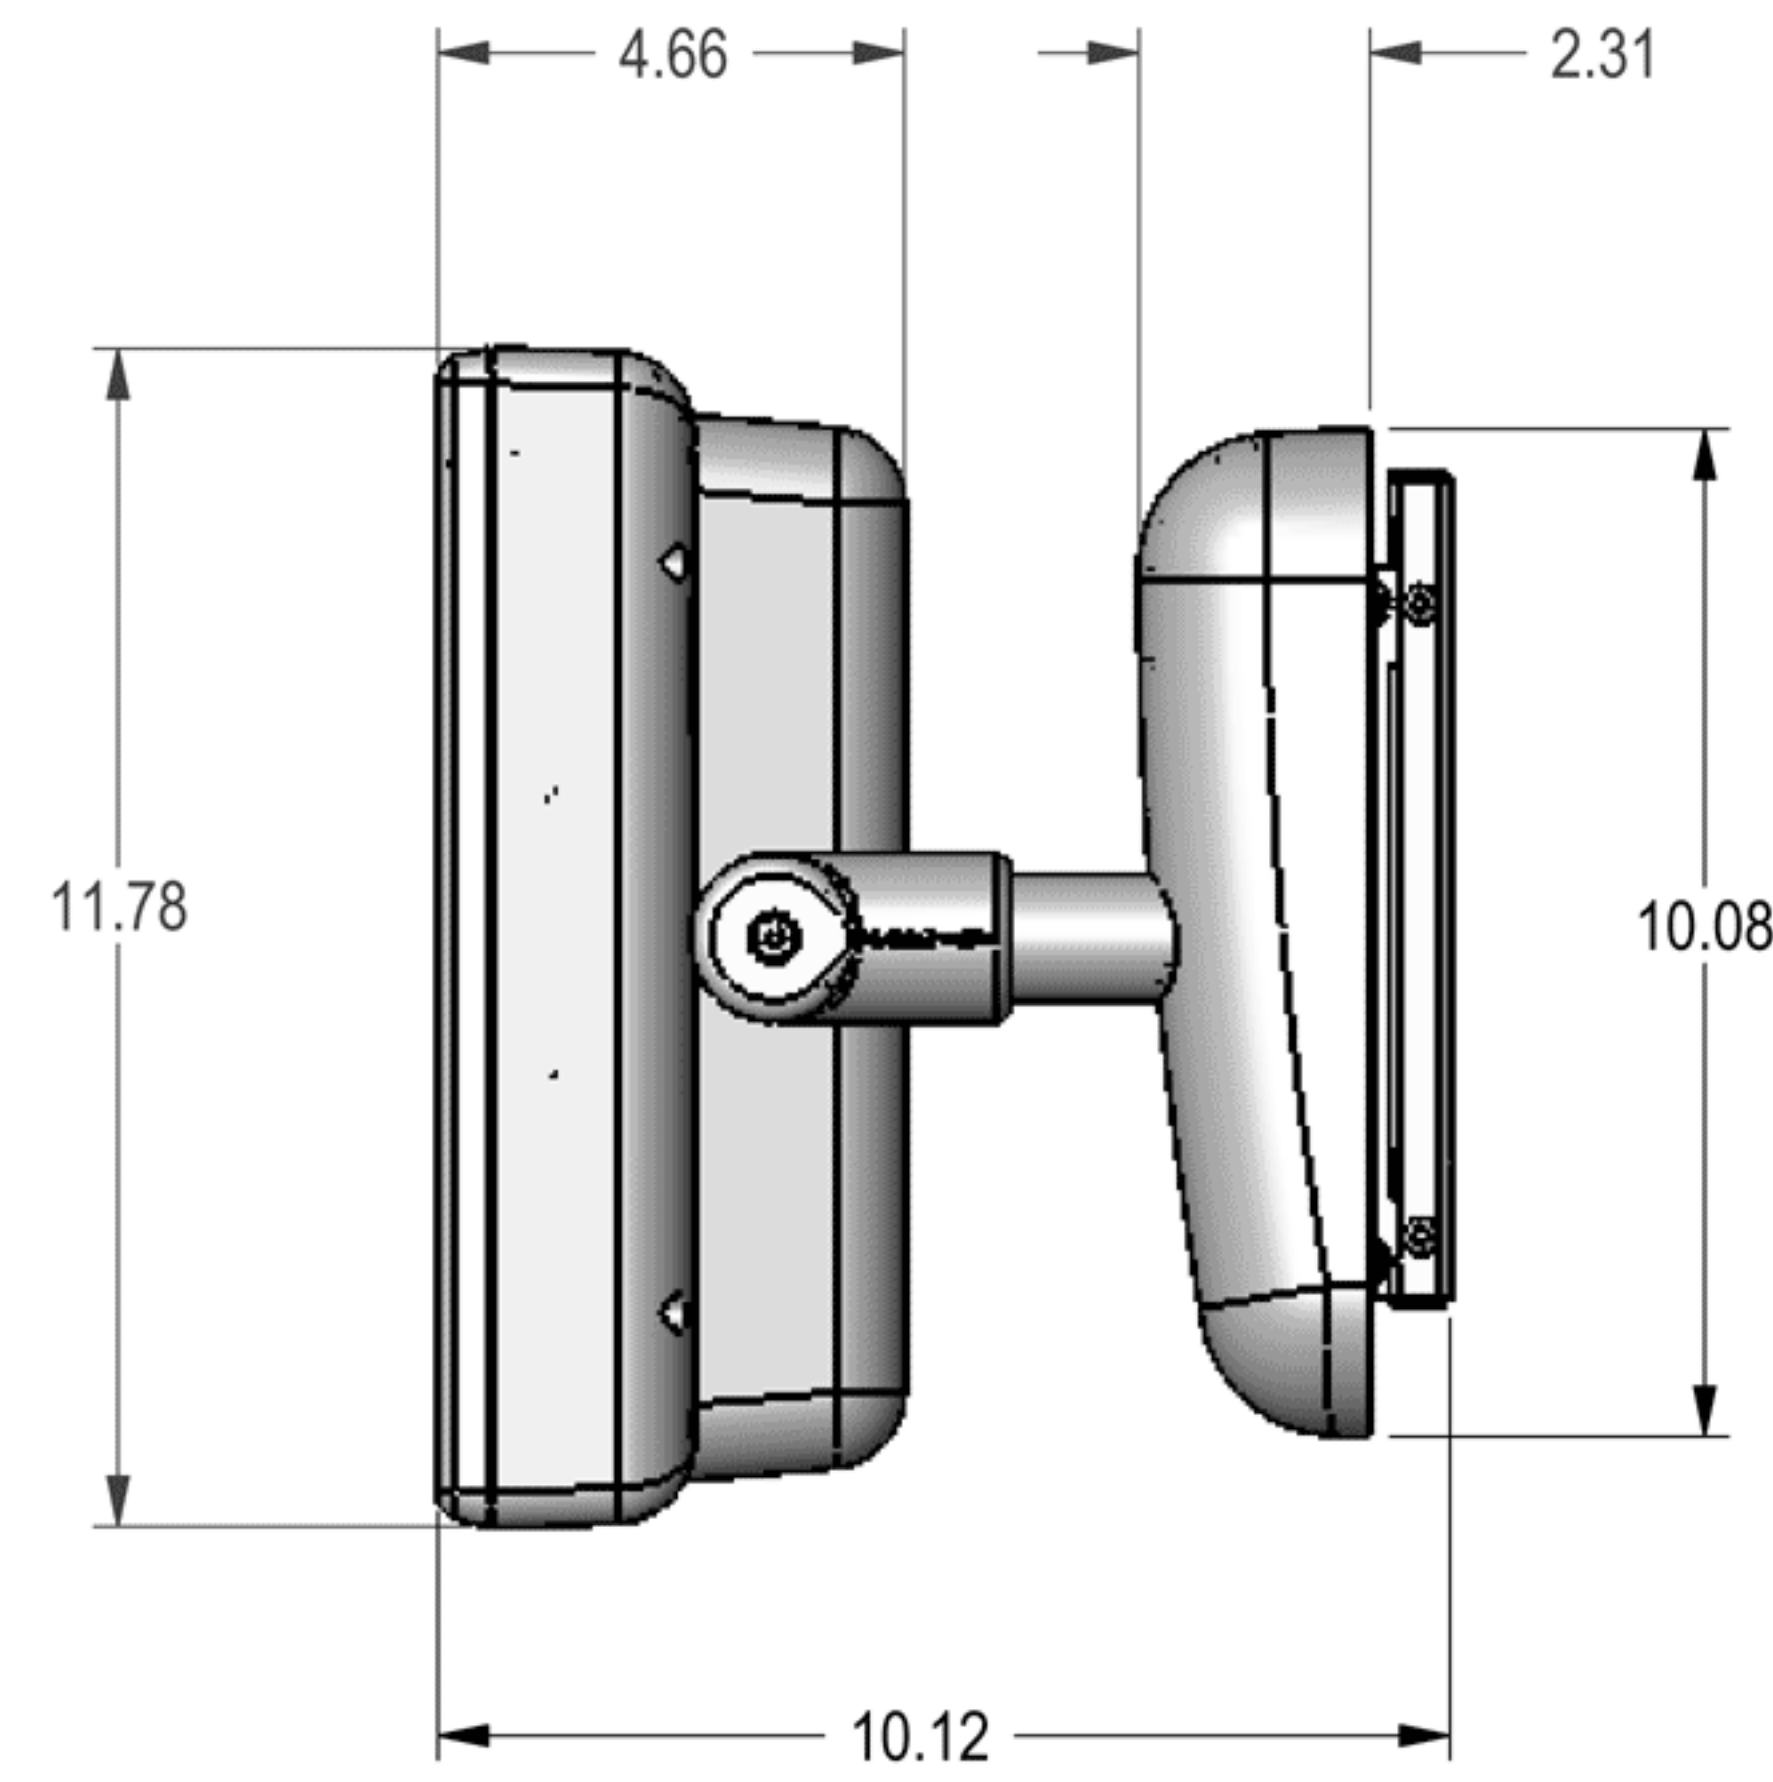

**15"**  
**WallStation Pro**

**19"**  
**WallStation Pro**

FRONT

SIDE

BACK

**SeePoint™**  
Interactive Kiosk Systems  
SeePoint.com 888-587-1777

TITLE			
WallStation Pro			
SIZE	PART NO.	DWG NO.	REV
C		SP061203-02	N/C
DO NOT SCALE/PRINT REDUCED			SCALE
			1=4

**22" WallStation Pro**

FRONT

SIDE

BACK

**24" WallStation Pro**

**SeePoint™**  
Interactive Kiosk Systems  
SeePoint.com 888-587-1777

TITLE			
WallStation Pro			
SIZE	PART NO.	DWG NO.	REV
C		SP061203-02	N/C
DO NOT SCALE/PRINT REDUCED			SCALE
			1=4