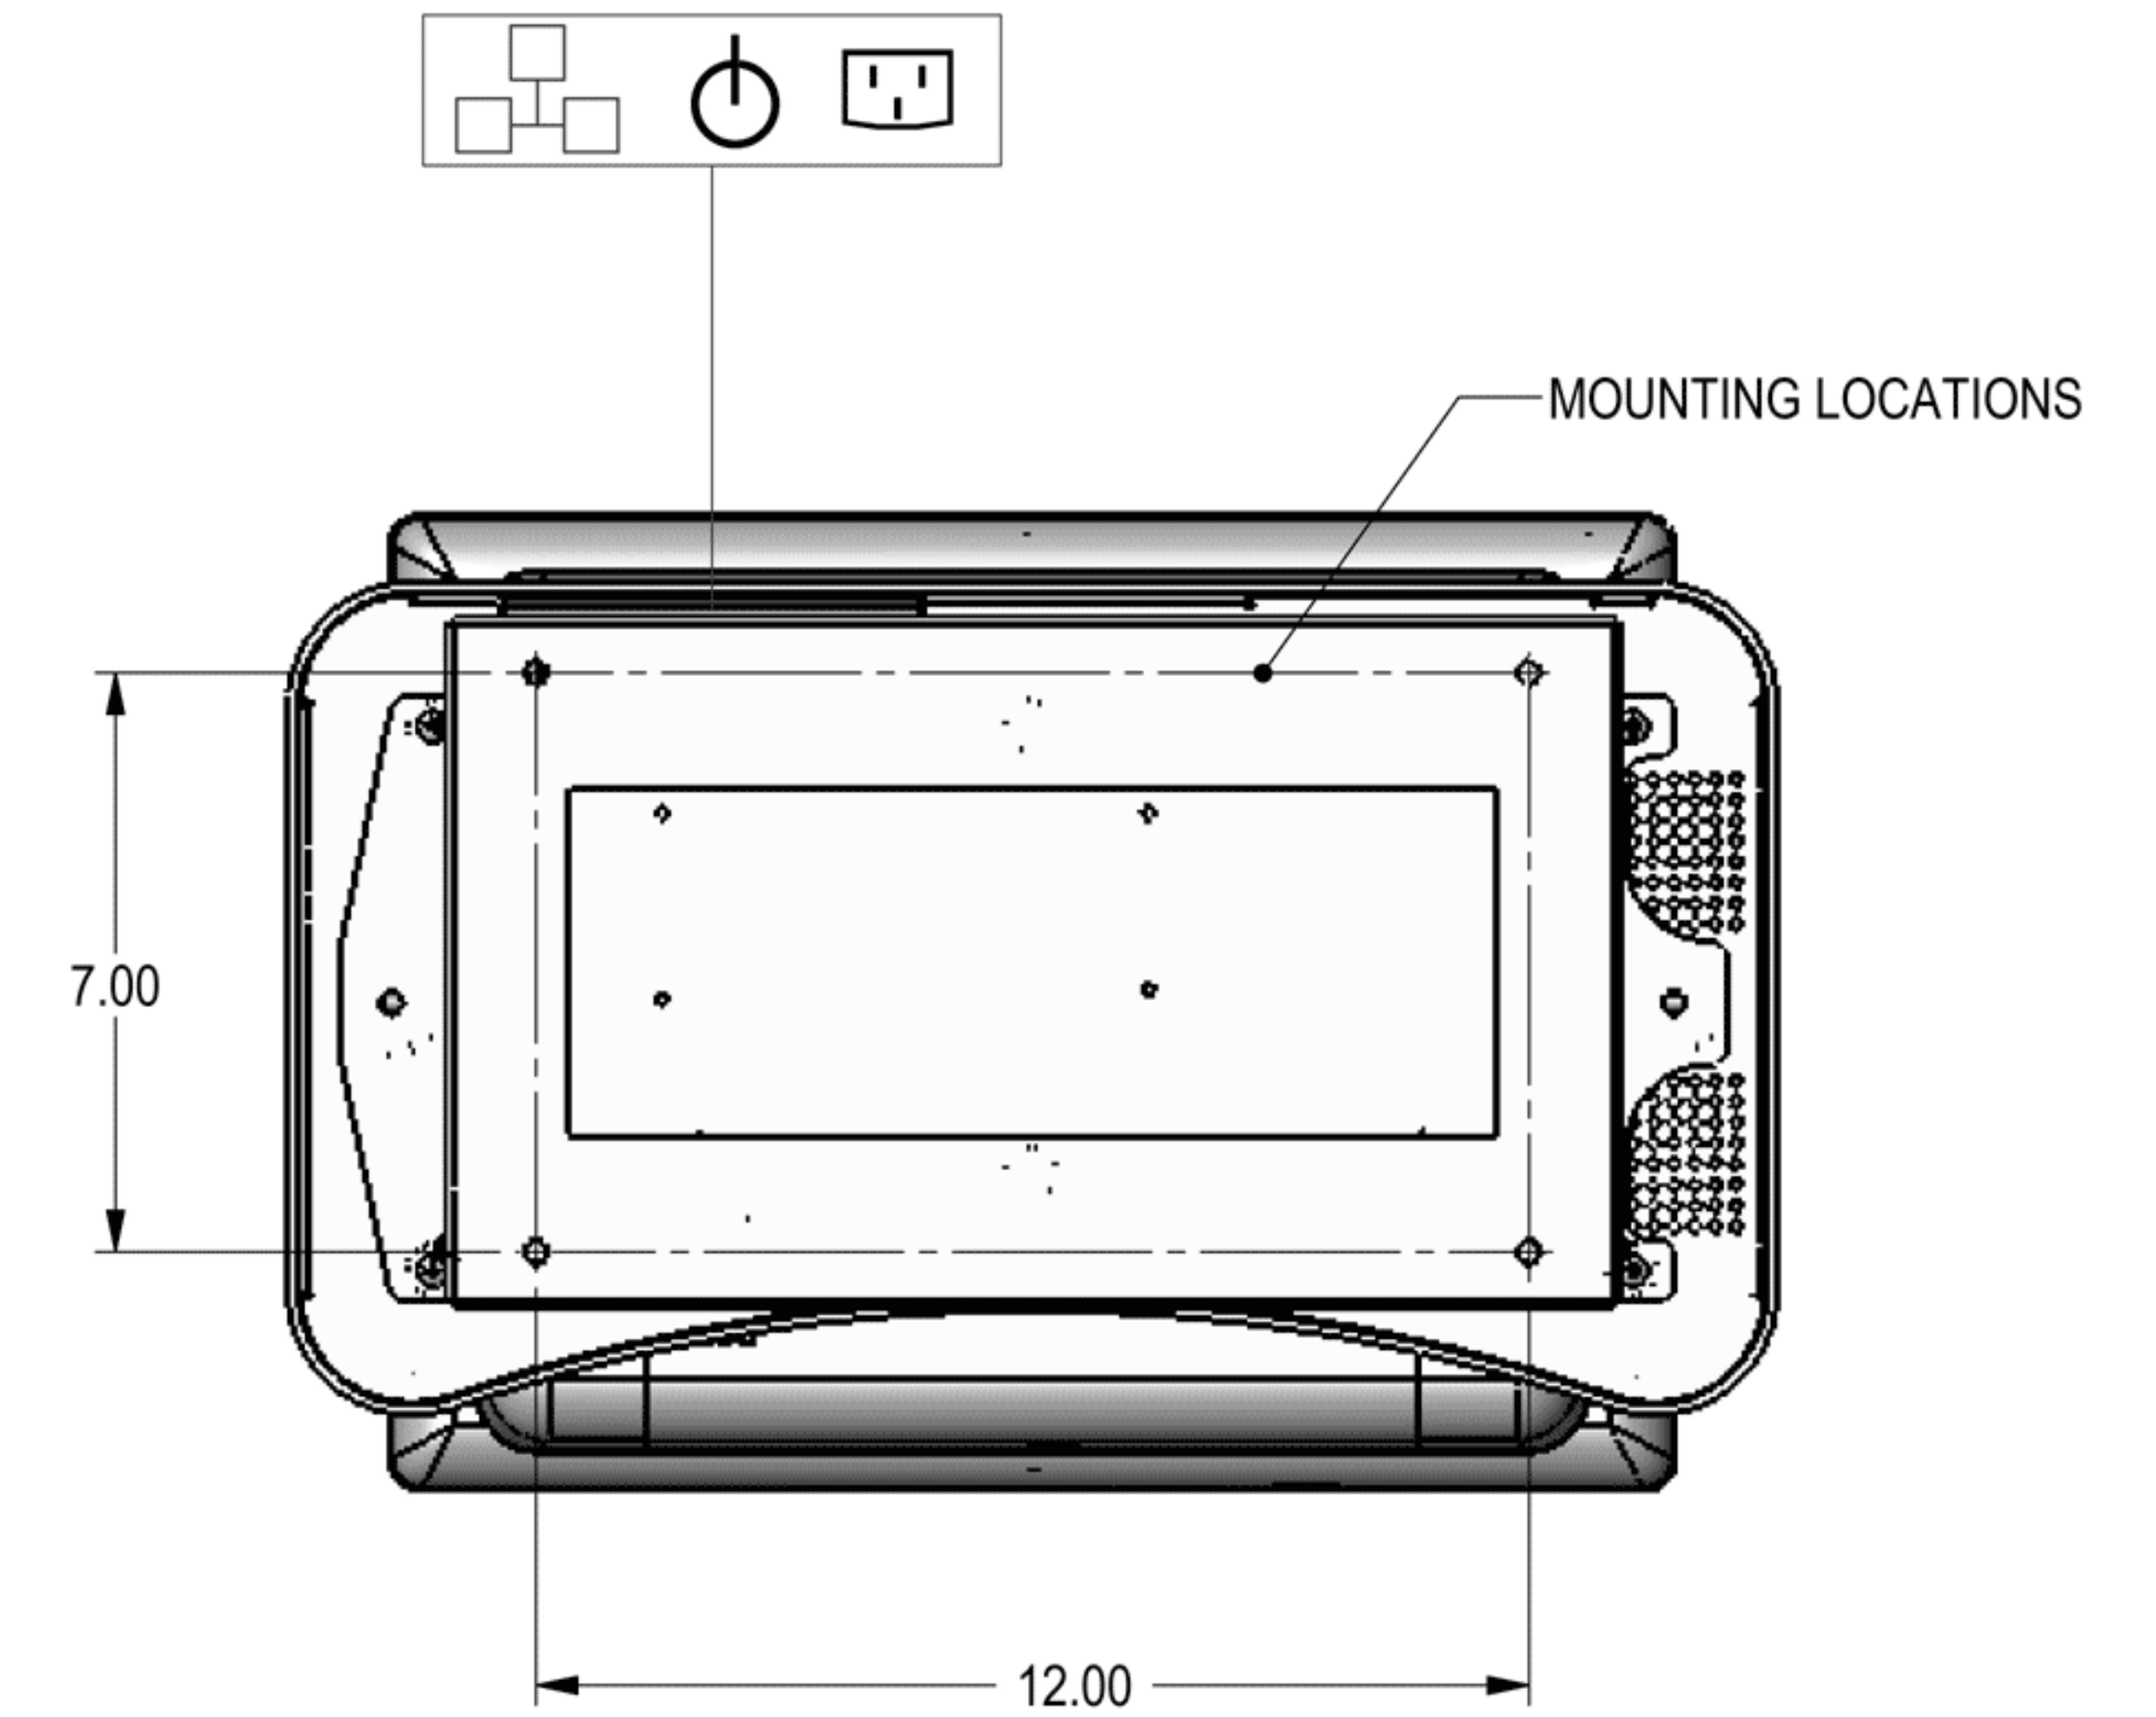

**15"**  
**WallStation Pro**

**19"**  
**WallStation Pro**

FRONT

SIDE

BACK

**SeePoint™**  
Interactive Kiosk Systems  
SeePoint.com 888-587-1777

TITLE			
WallStation Pro			
SIZE	PART NO.	DWG NO.	REV
C		SP061203-02	N/C
DO NOT SCALE/PRINT REDUCED			SCALE
			1=4

**22" WallStation Pro**

FRONT

SIDE

BACK

**24" WallStation Pro**

**SeePoint™**  
Interactive Kiosk Systems  
SeePoint.com 888-587-1777

TITLE			
WallStation Pro			
SIZE	PART NO.	DWG NO.	REV
C		SP061203-02	N/C
DO NOT SCALE/PRINT REDUCED			SCALE
			1=4