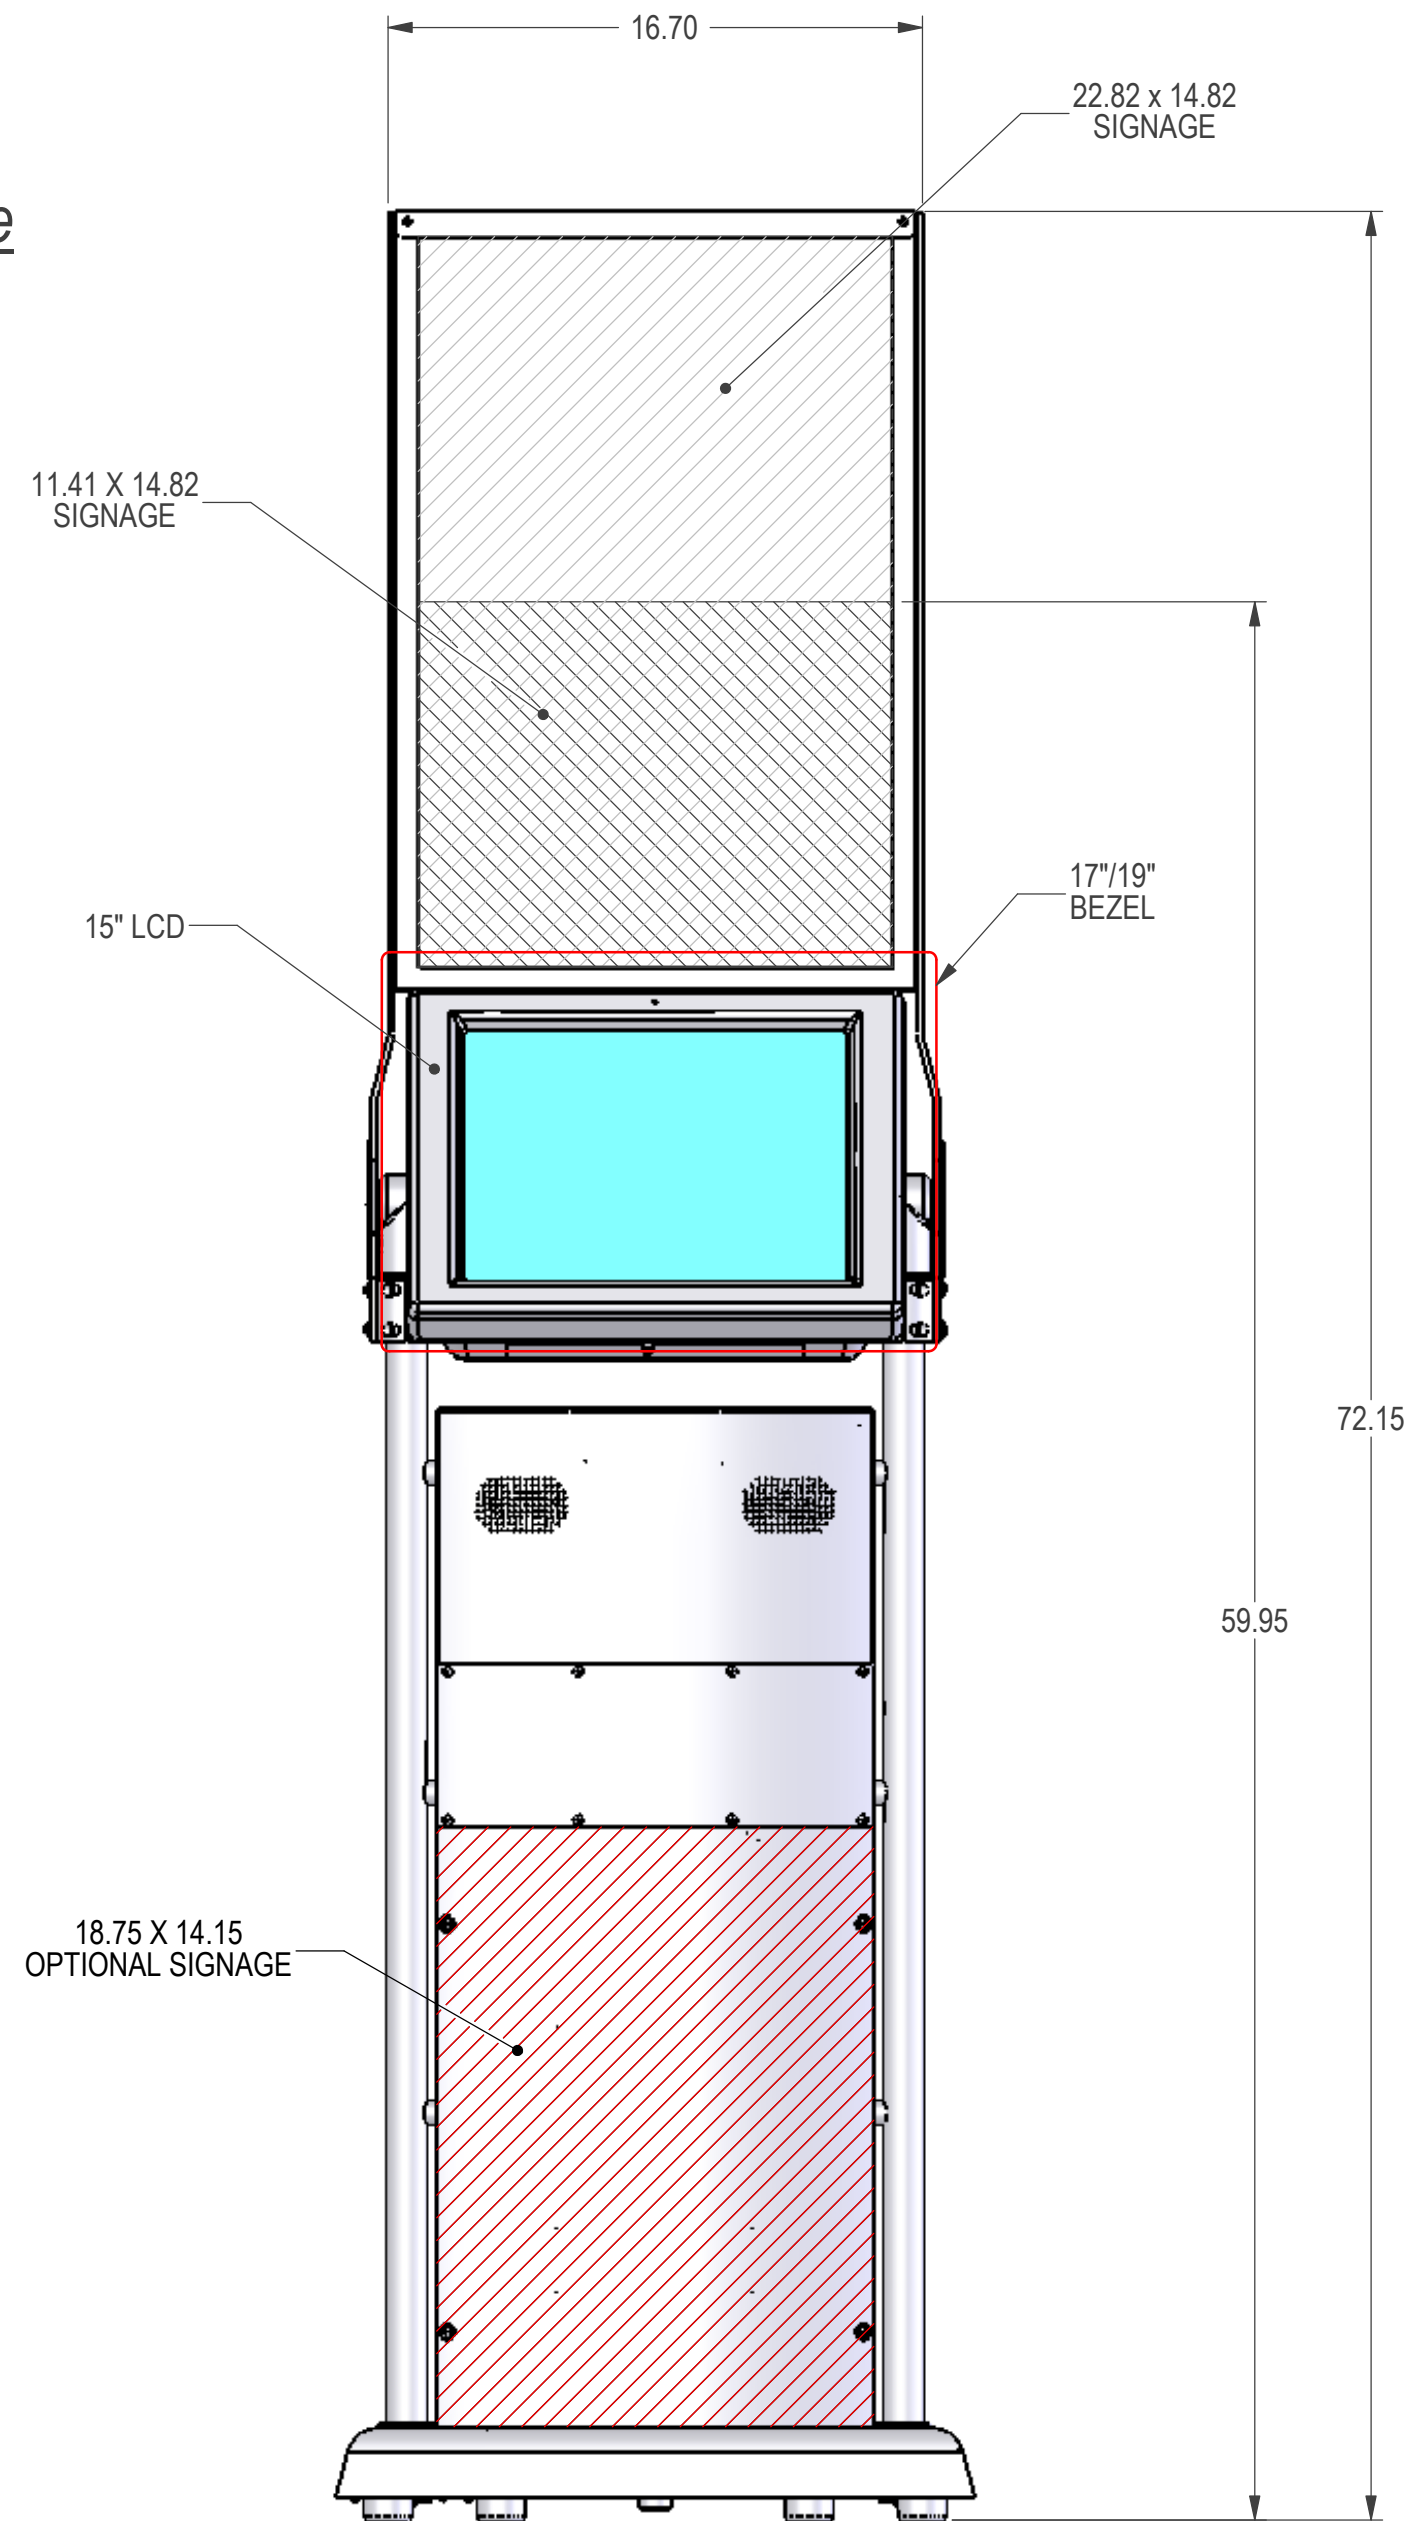

Singage

TITLE			
Signage			
SIZE C	PART NO.	DWG NO. SP061203-08	REV N/C
DO NOT SCALE/PRINT REDUCED			SCALE NONE