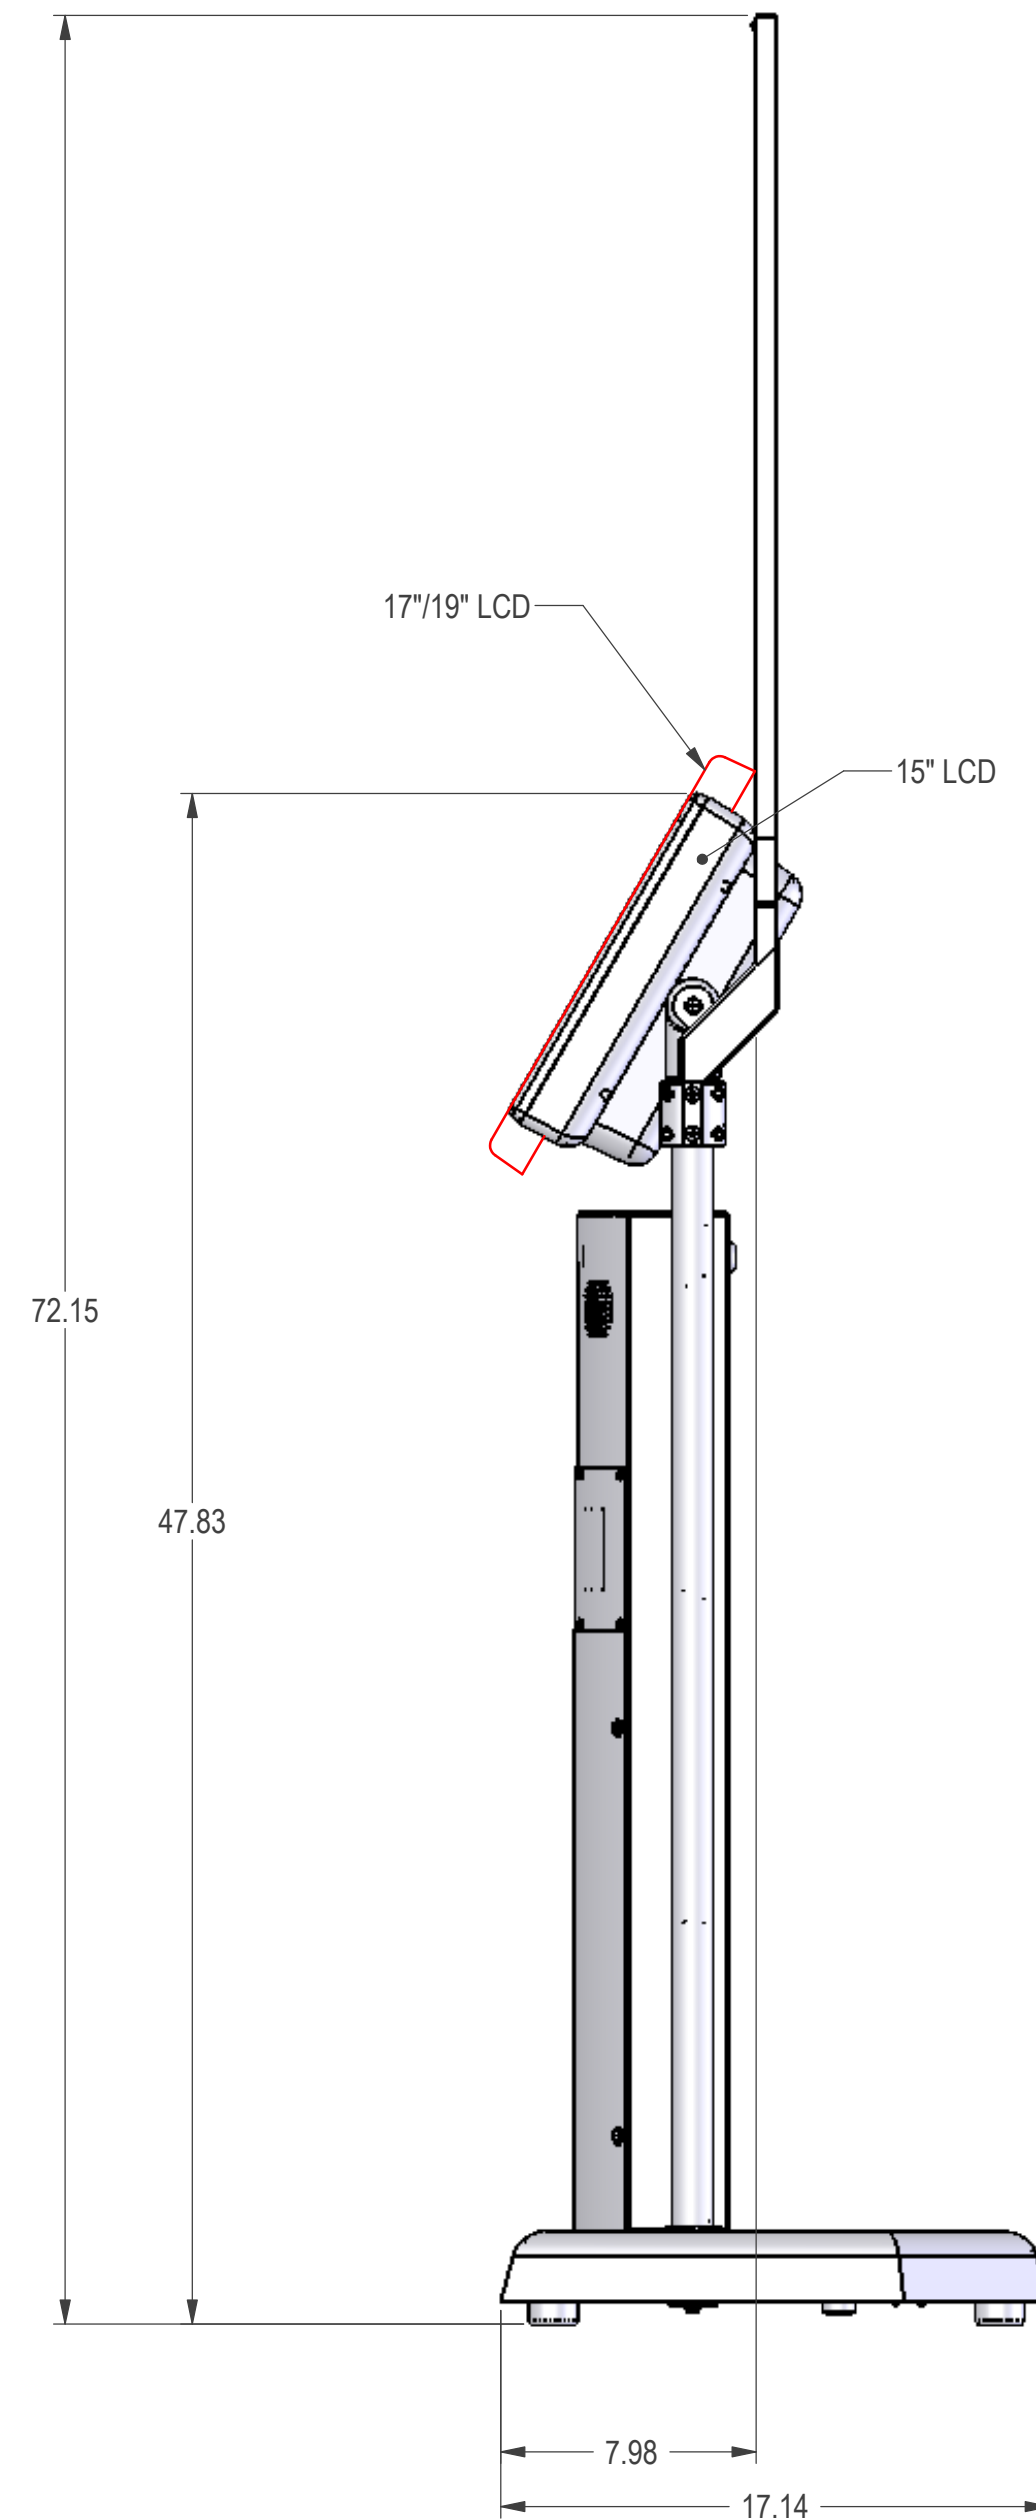

Singage

TITLE			
Signage			
SIZE C	PART NO.	DWG NO. SP061203-08	REV N/C
DO NOT SCALE/PRINT REDUCED			SCALE NONE